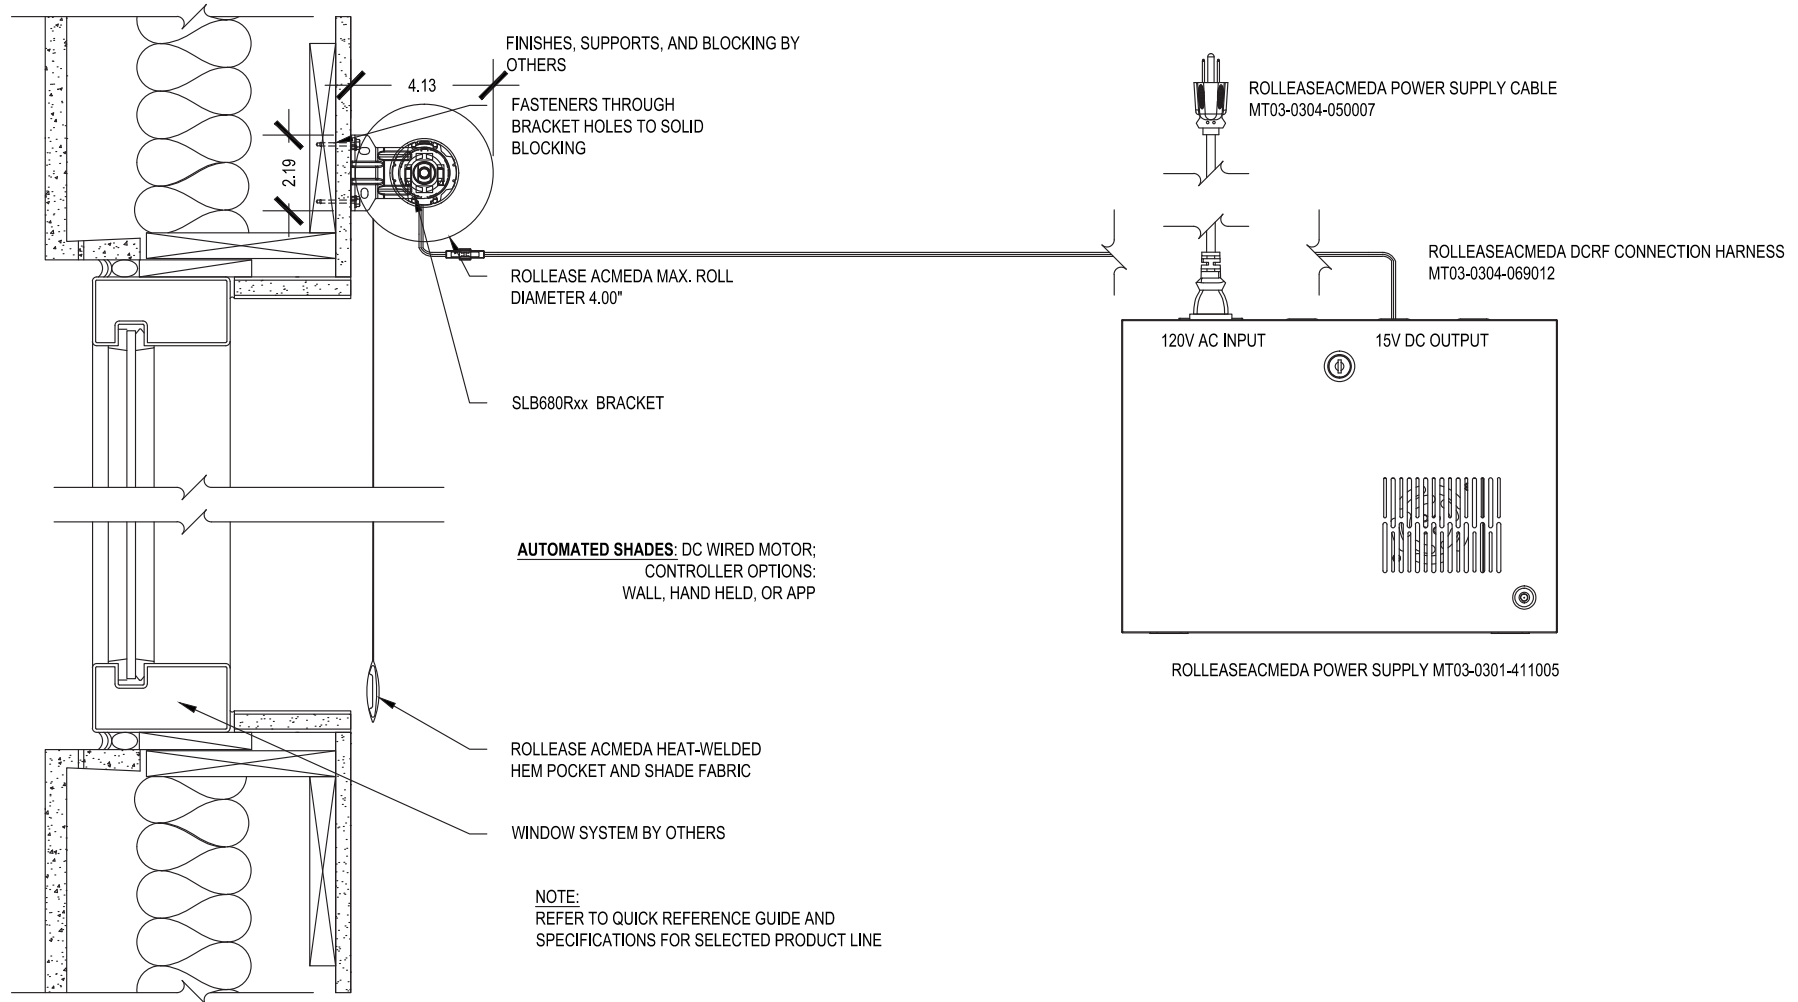

Large Exposed Roll Single

SCALE: 3"=1'-0" LOW VOLTAGE MOTOR

Wall Mount

Issue Date: 08.01.2021

ROLLEASE ACMEDA
CONTRACT