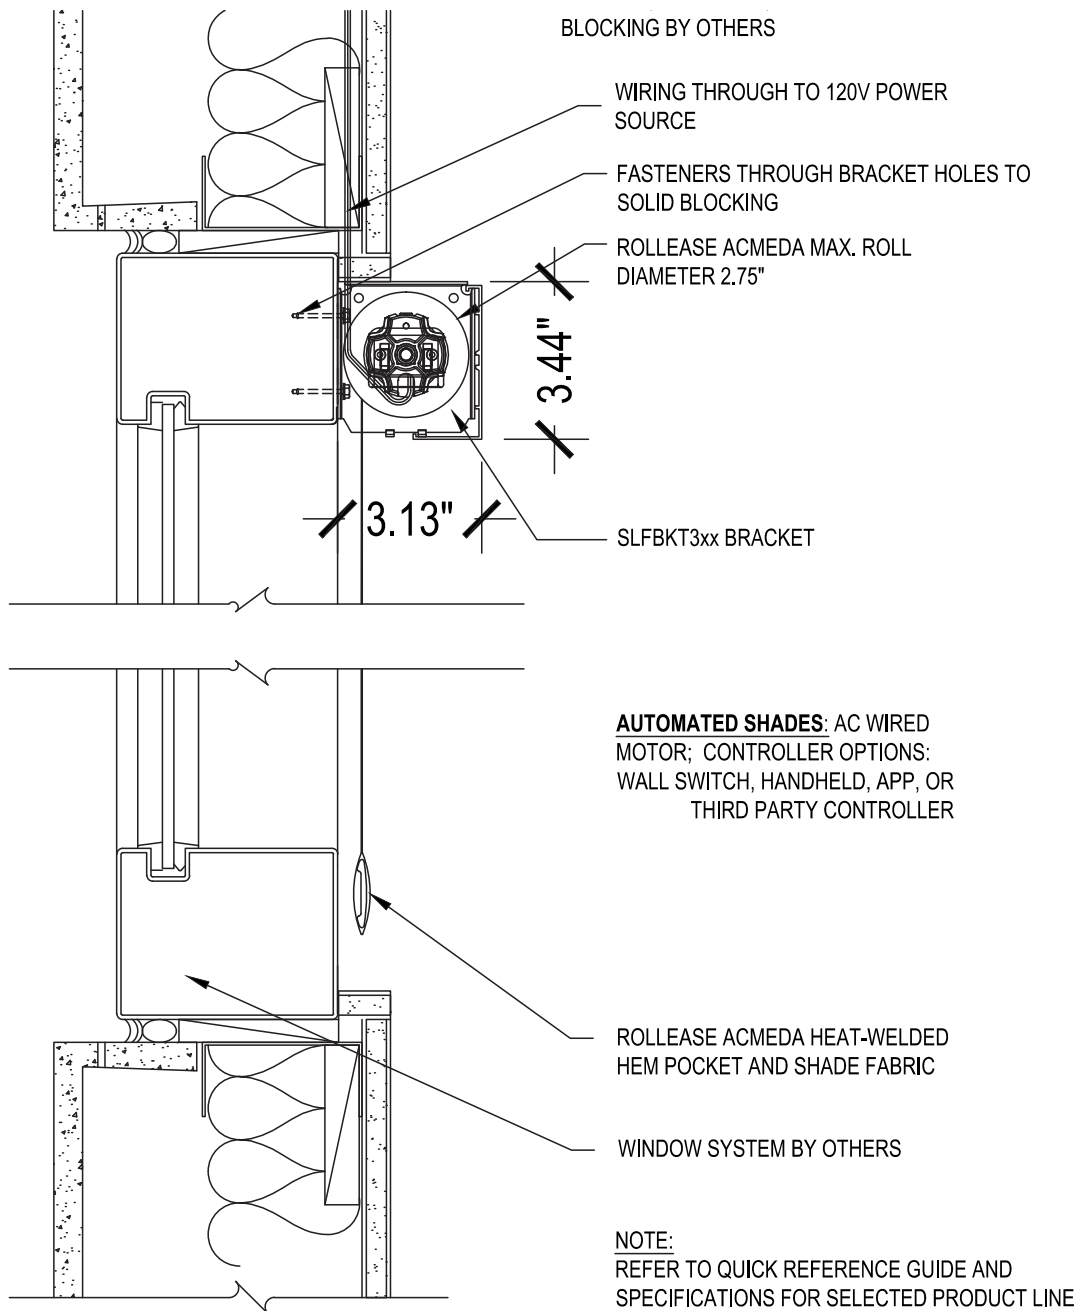

Medium 3 Inch Fascia Single

SCALE: 3"=1'-0" 120V AC MOTOR CONTROL

Curtain Wall Face Mount

Issue Date: 08.01.2021

ROLLEASE ACMEDA
CONTRACT