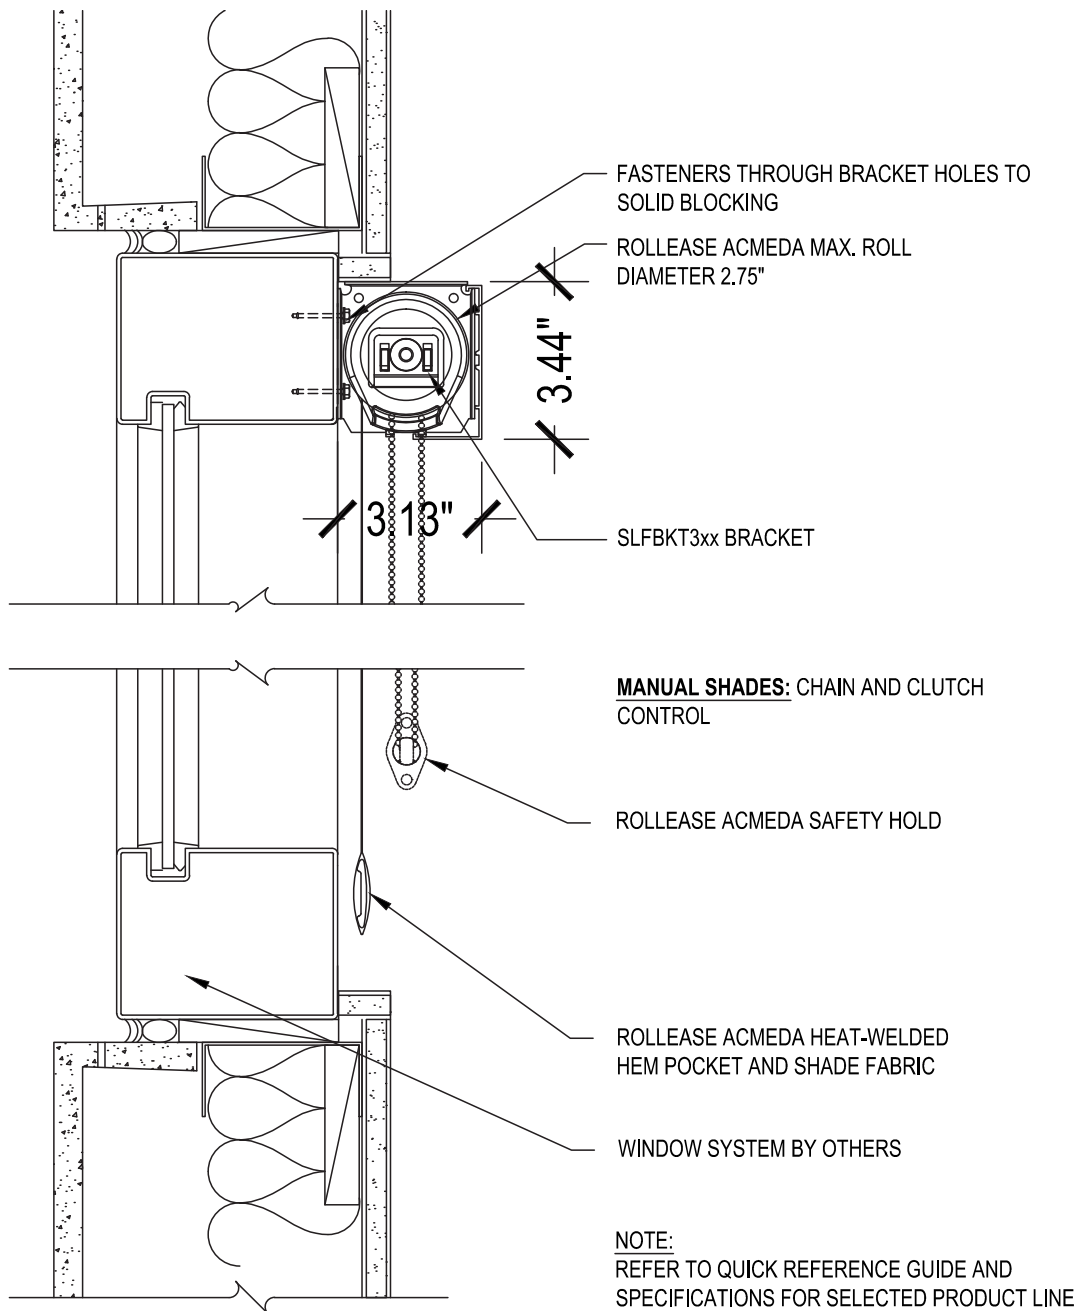

Medium 3 Inch Fascia Single

SCALE: 3"=1'-0" MANUAL CONTROL

Curtain Wall Face Mount

Issue Date: 08.01.2021

ROLLEASE ACMEDA
CONTRACT