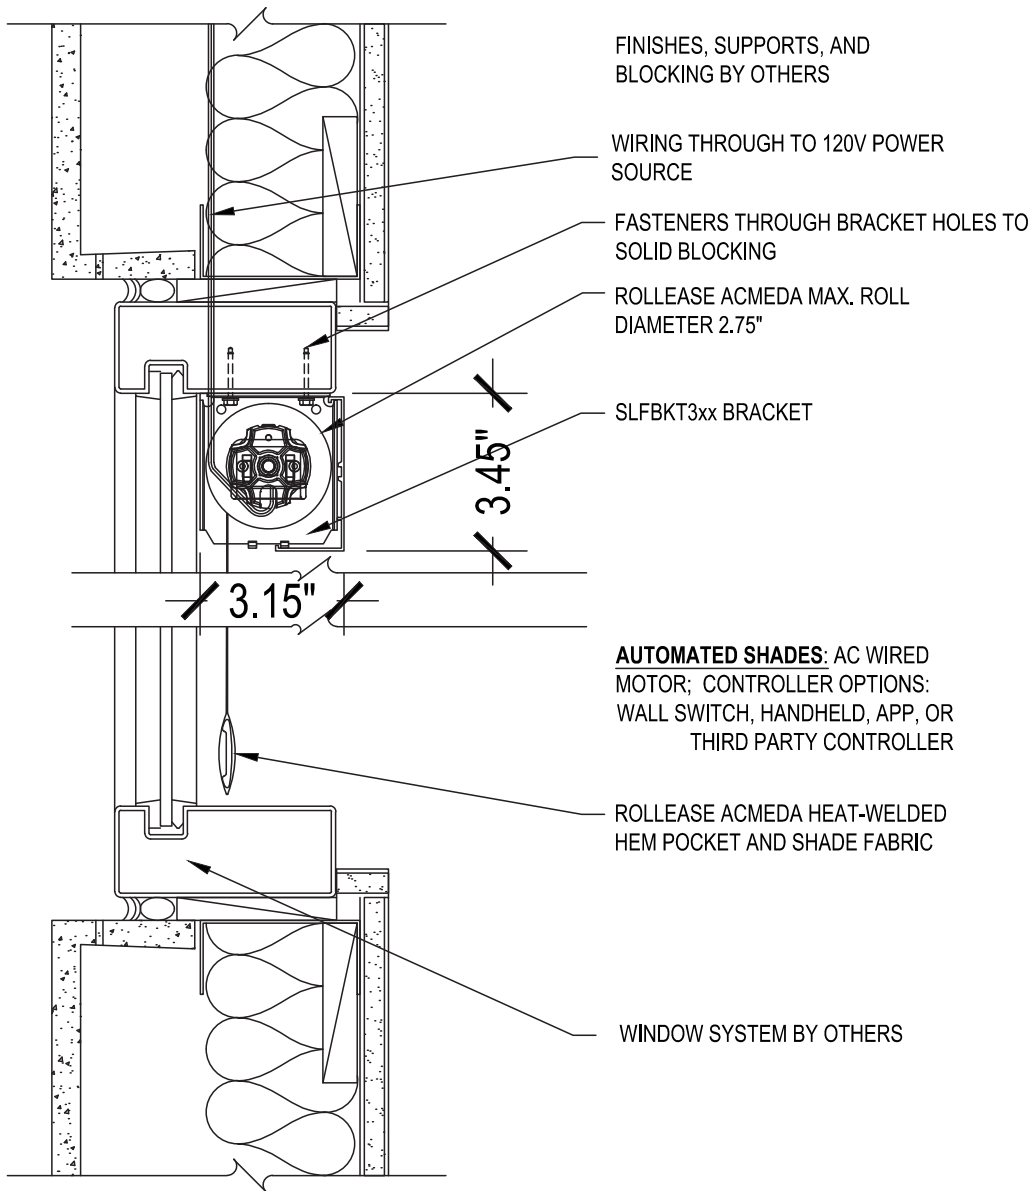

# Medium 3 Inch Fascia Single

NOTE:  
REFER TO QUICK REFERENCE GUIDE AND SPECIFICATIONS FOR SELECTED PRODUCT LINE

SCALE: 3"=1'-0" 120V AC MOTOR CONTROL

Curtain Wall Top Mount

Issue Date: 08.01.2021

**ROLLEASE ACMEDA**  
**CONTRACT**