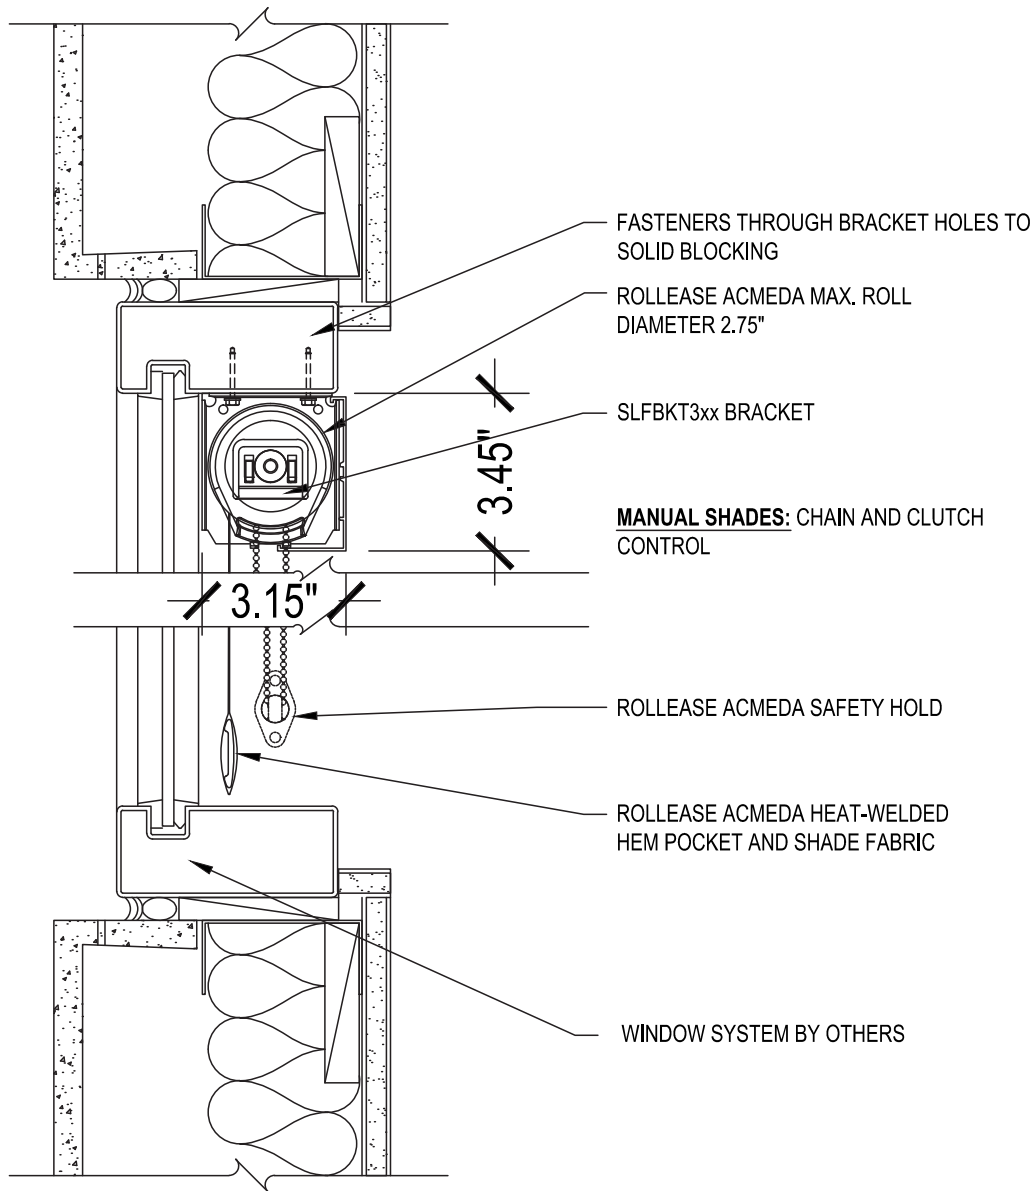

# Medium 3 Inch Fascia Single

**NOTE:**  
REFER TO QUICK REFERENCE GUIDE AND  
SPECIFICATIONS FOR SELECTED PRODUCT LINE

SCALE: 3"=1'-0" MANUAL CONTROL

**Curtain Wall Top Mount**

Issue Date: 08.01.2021

**ROLLEASE ACMEDA**  
**CONTRACT**