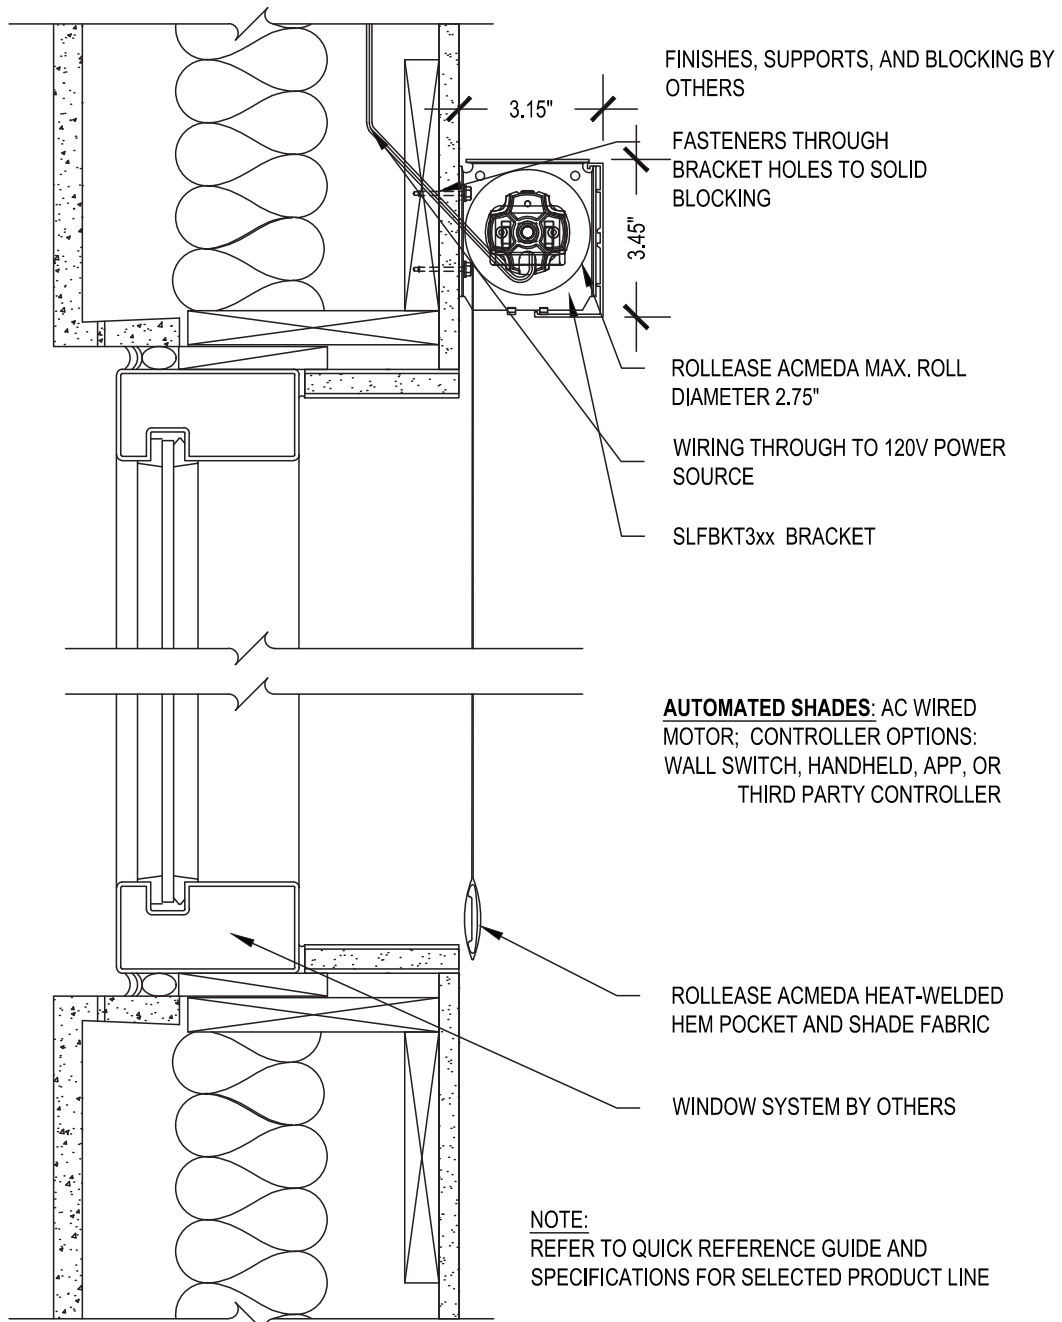

Medium 3 Inch Fascia Single

SCALE: 3"=1'-0" 120V AC MOTOR CONTROL

Wall Mount

Issue Date: 08.01.2021

ROLLEASE ACMEDA
CONTRACT