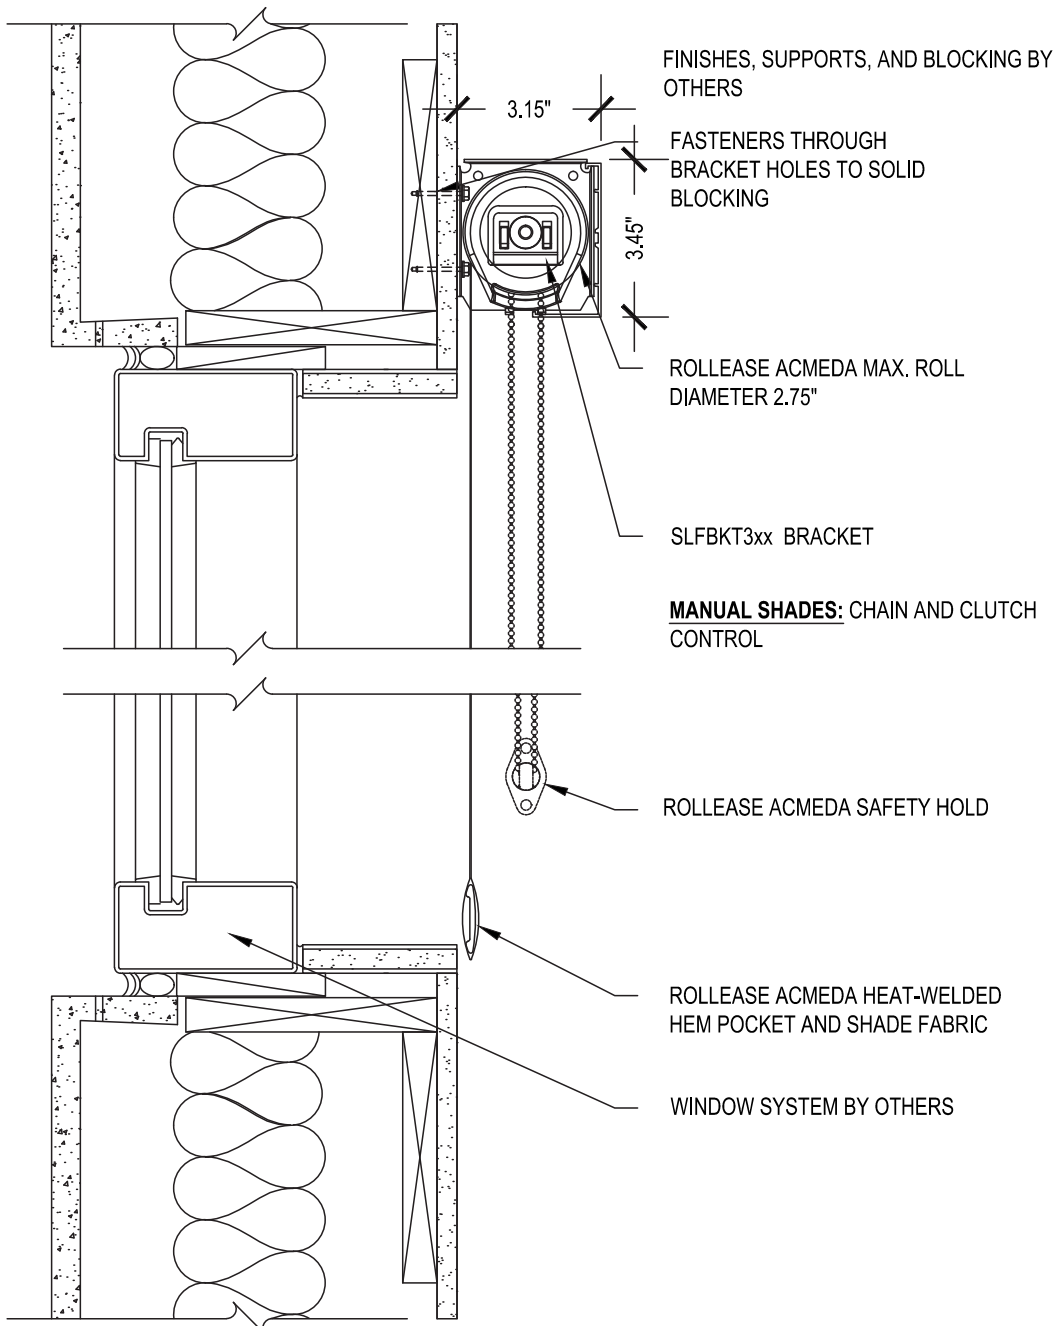

Medium 3 Inch Fascia Single

SCALE: 3"=1'-0" MANUAL CONTROL

Wall Mount

Issue Date: 08.01.2021

ROLLESE ACMEDA
CONTRACT