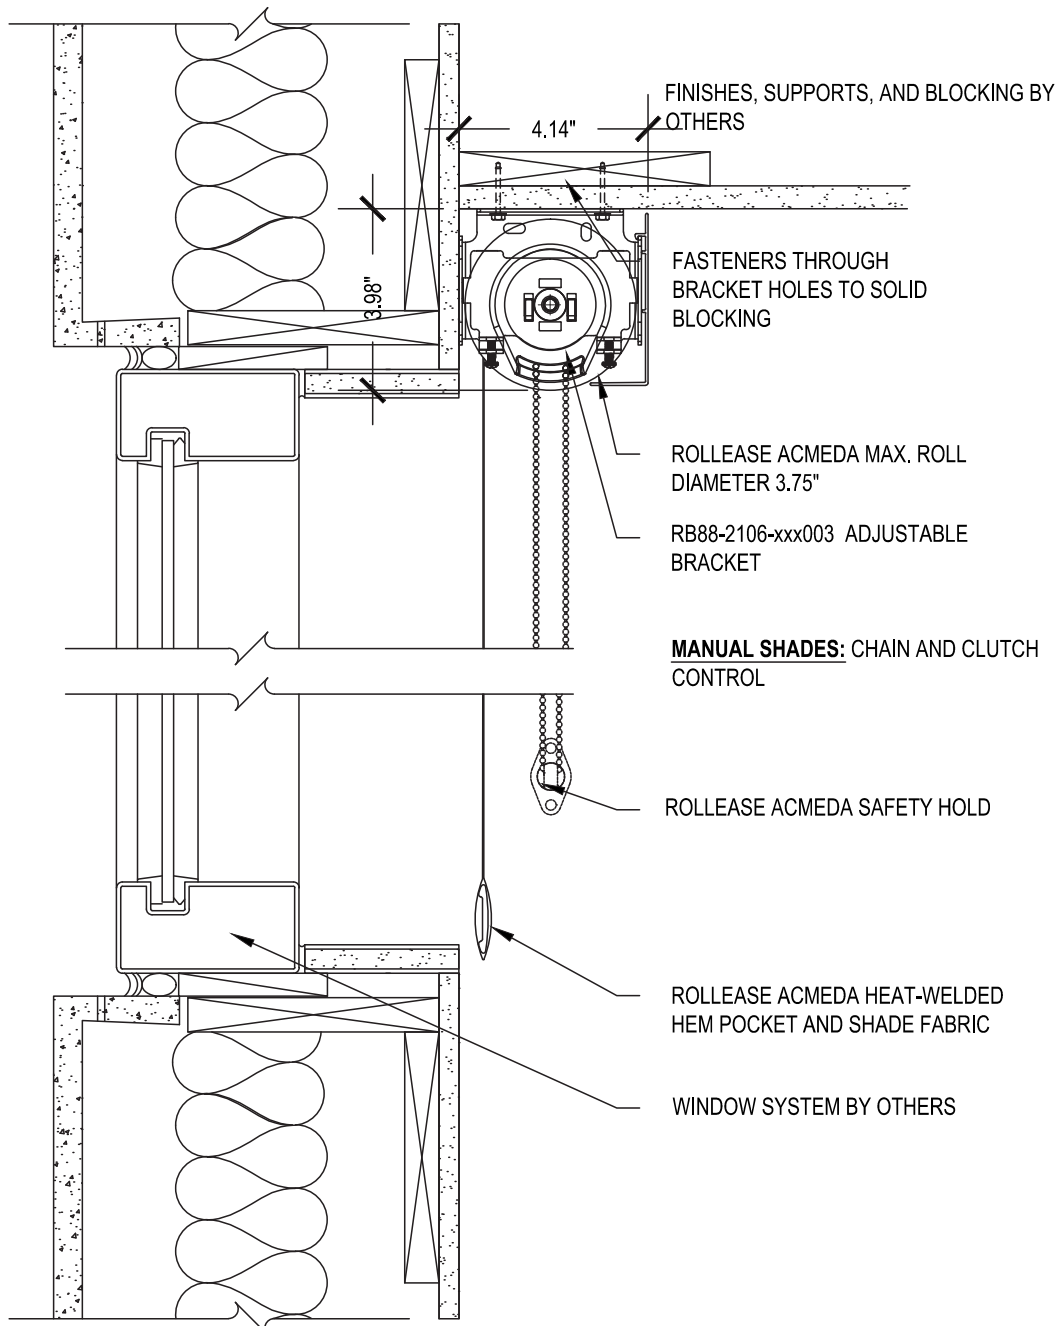

Medium 4 Inch Fascia Single

SCALE: 3"=1'-0" MANUAL CONTROL

Ceiling Mount

Issue Date: 08.01.2021

ROLLEASE ACMEDA
CONTRACT