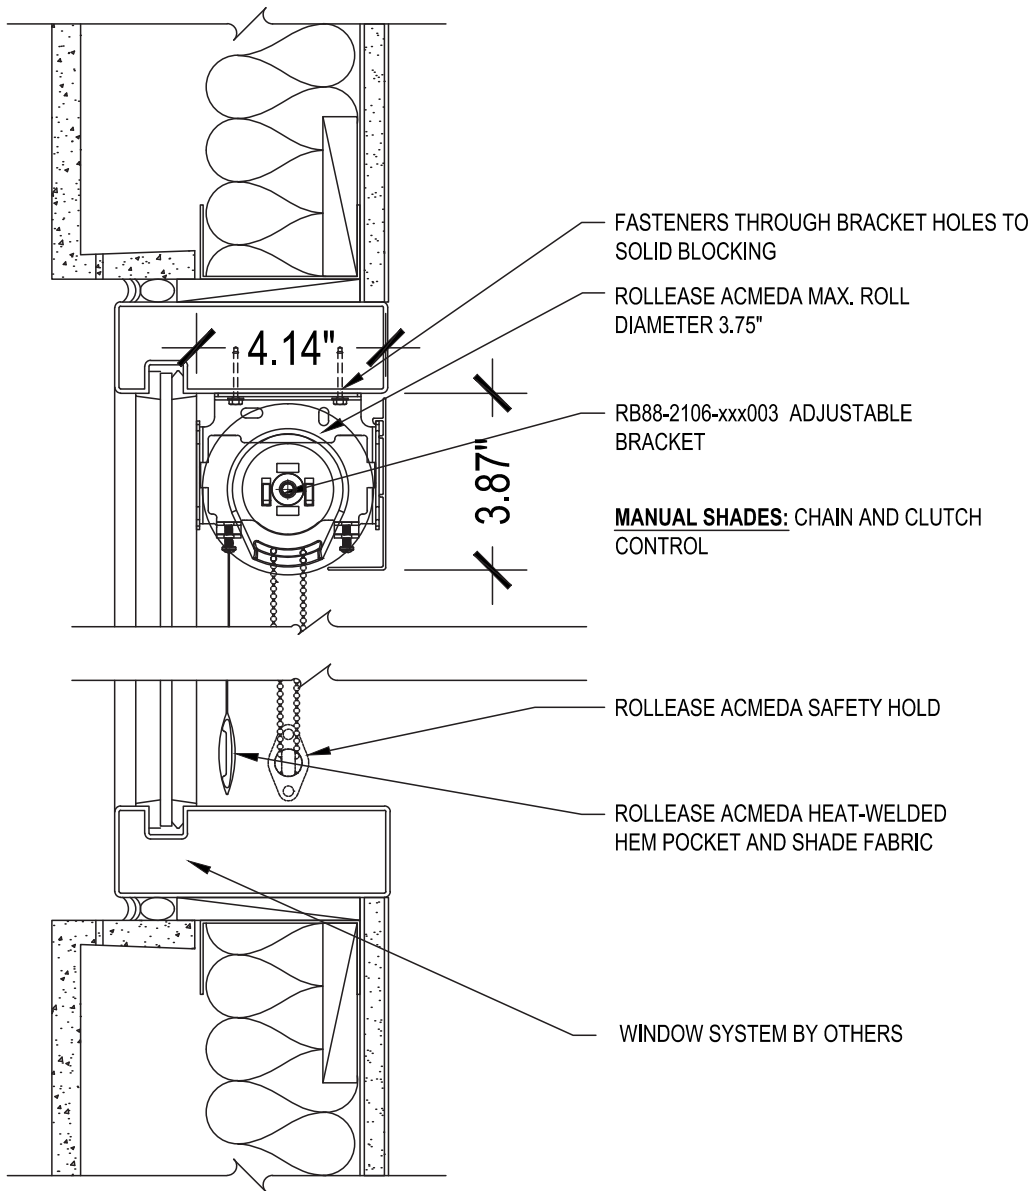

Medium 4 Inch Fascia Single

NOTE:
REFER TO QUICK REFERENCE GUIDE AND SPECIFICATIONS FOR SELECTED PRODUCT LINE

SCALE: 3"=1'-0" MANUAL CONTROL

Curtain Wall Top Mount

Issue Date: 08.01.2021

ROLLESE ACMEDA
CONTRACT