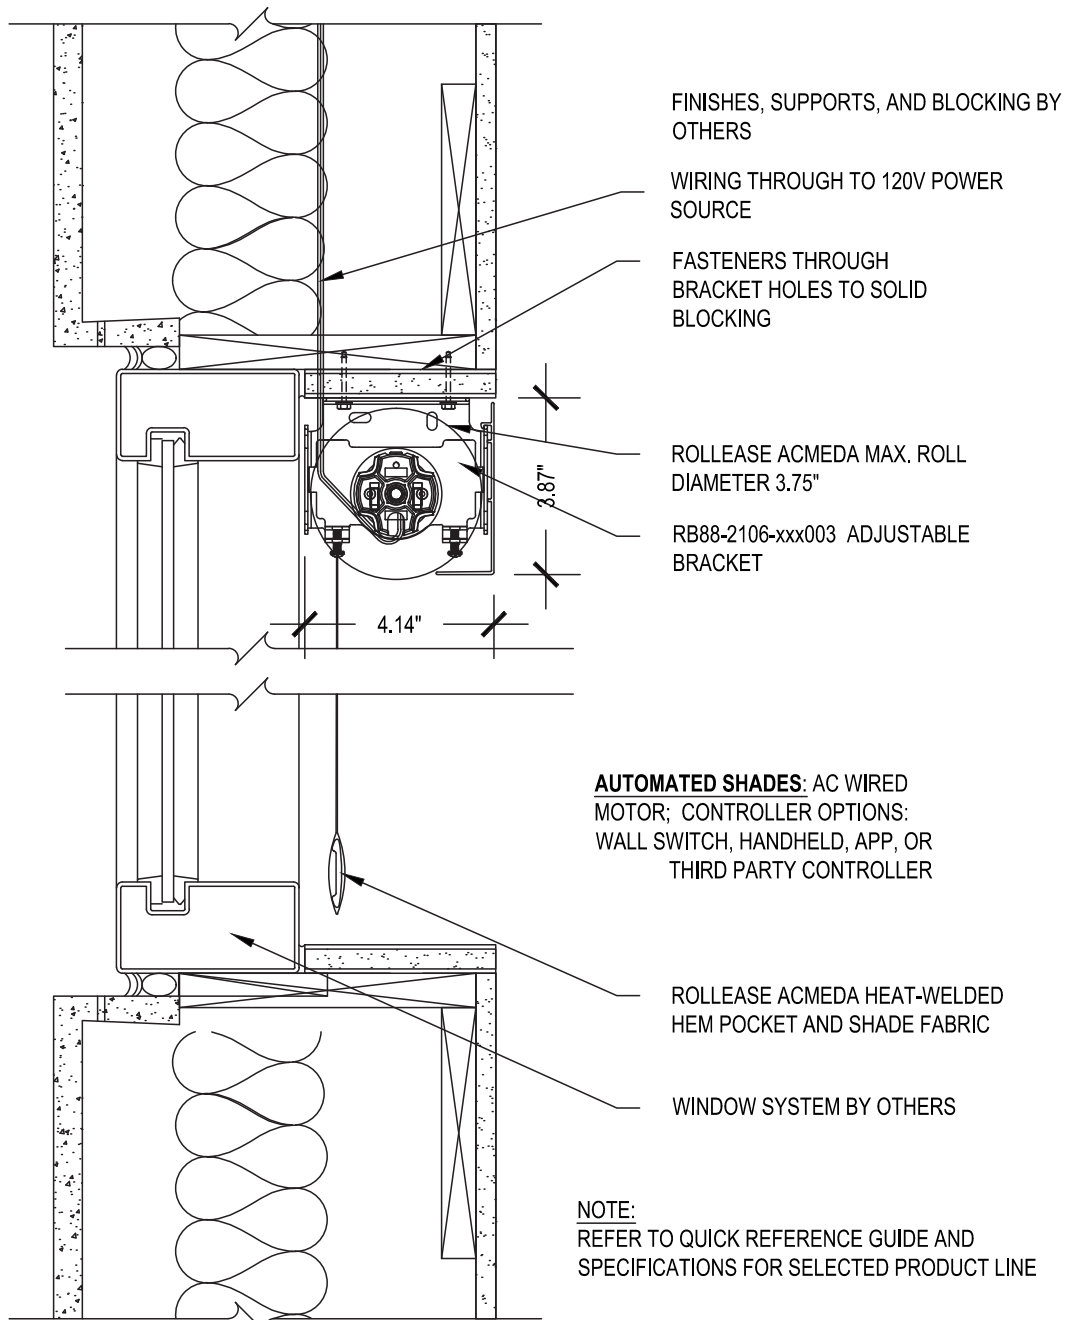

Medium 4 Inch Fascia Single

SCALE: 3"=1'-0" 120V AC MOTOR CONTROL