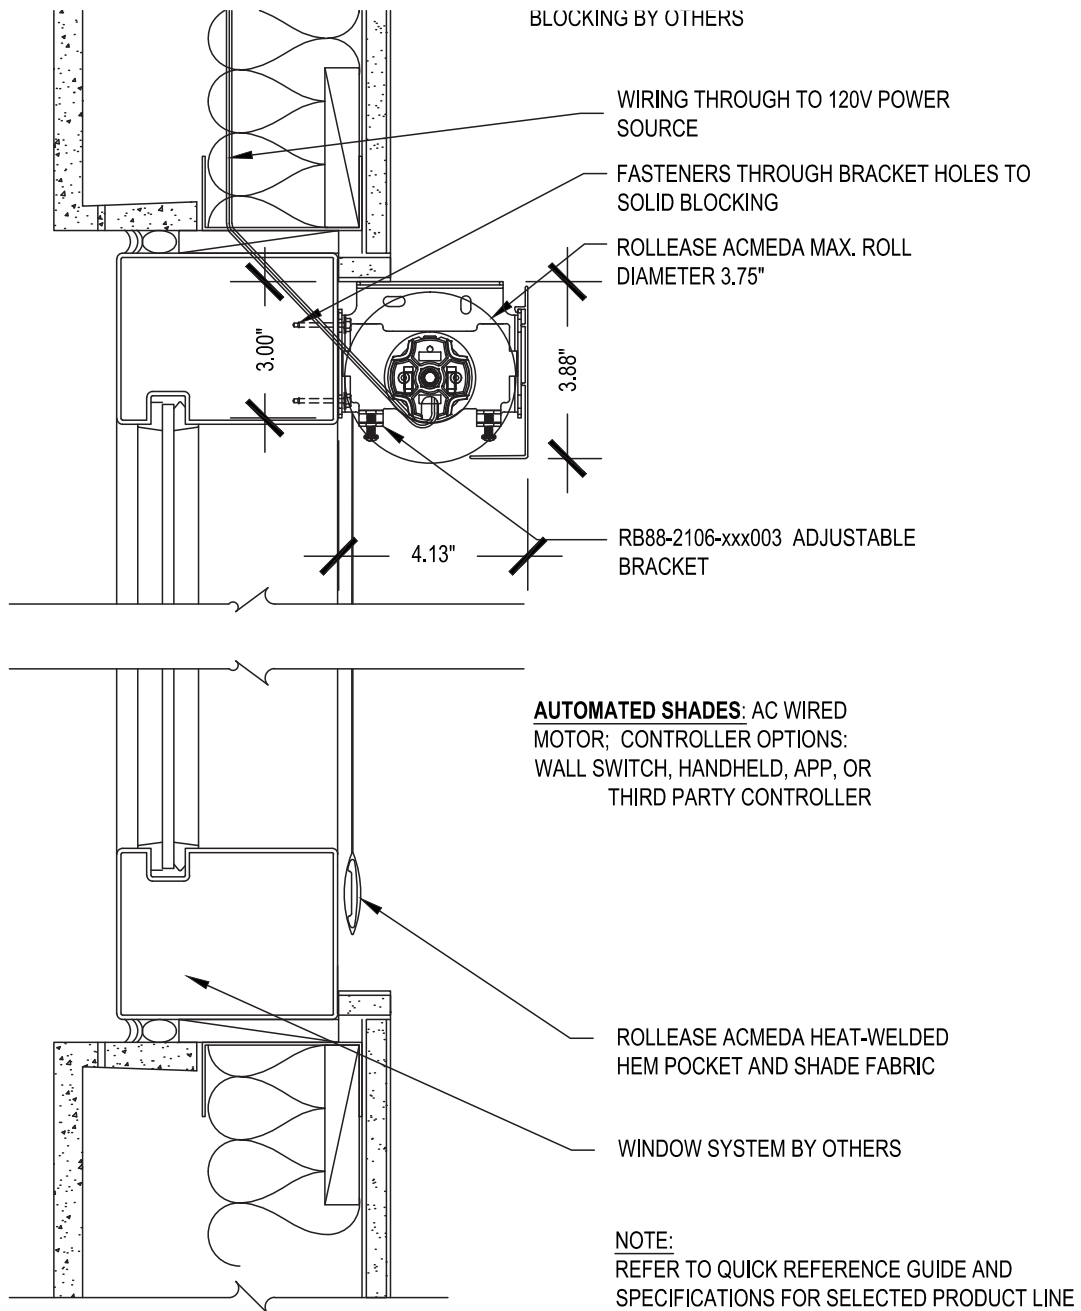

# Medium 4 Inch Fascia Single

SCALE: 3"=1'-0" 120V AC MOTOR CONTROL

Curtain Wall Face Mount

Issue Date: 08.01.2021

**ROLLEASE ACMEDA**  
**CONTRACT**