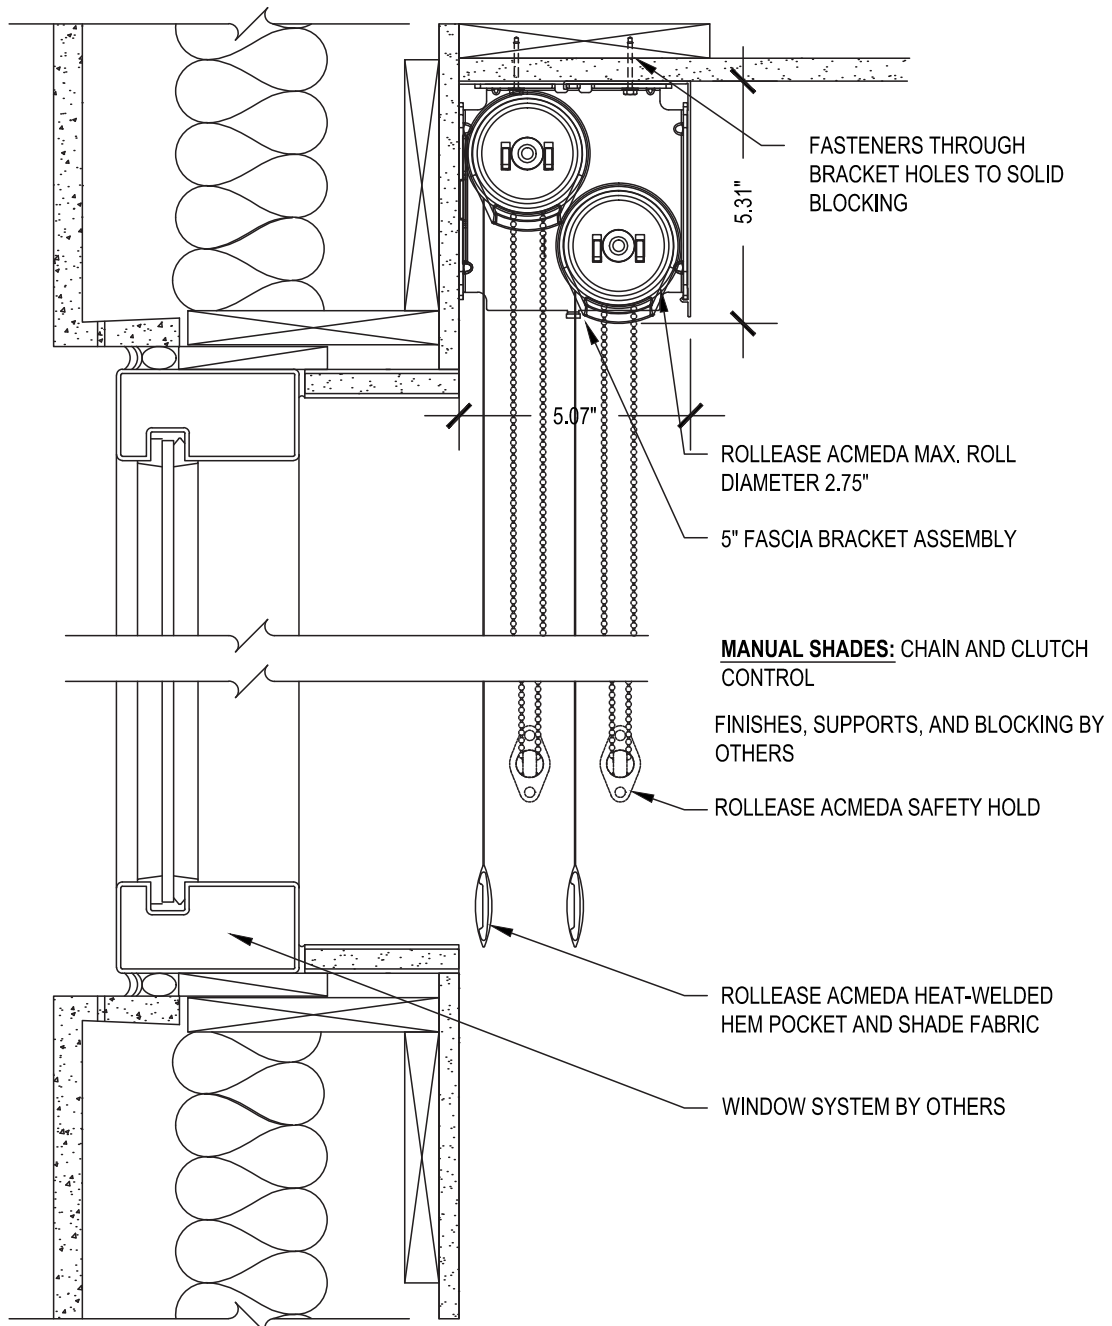

# Medium 5 Inch Fascia Dual

SCALE: 3"=1'-0" MANUAL CONTROL

Ceiling Mount

Issue Date: 08.01.2021

**ROLLEASE ACMEDA**  
**CONTRACT**