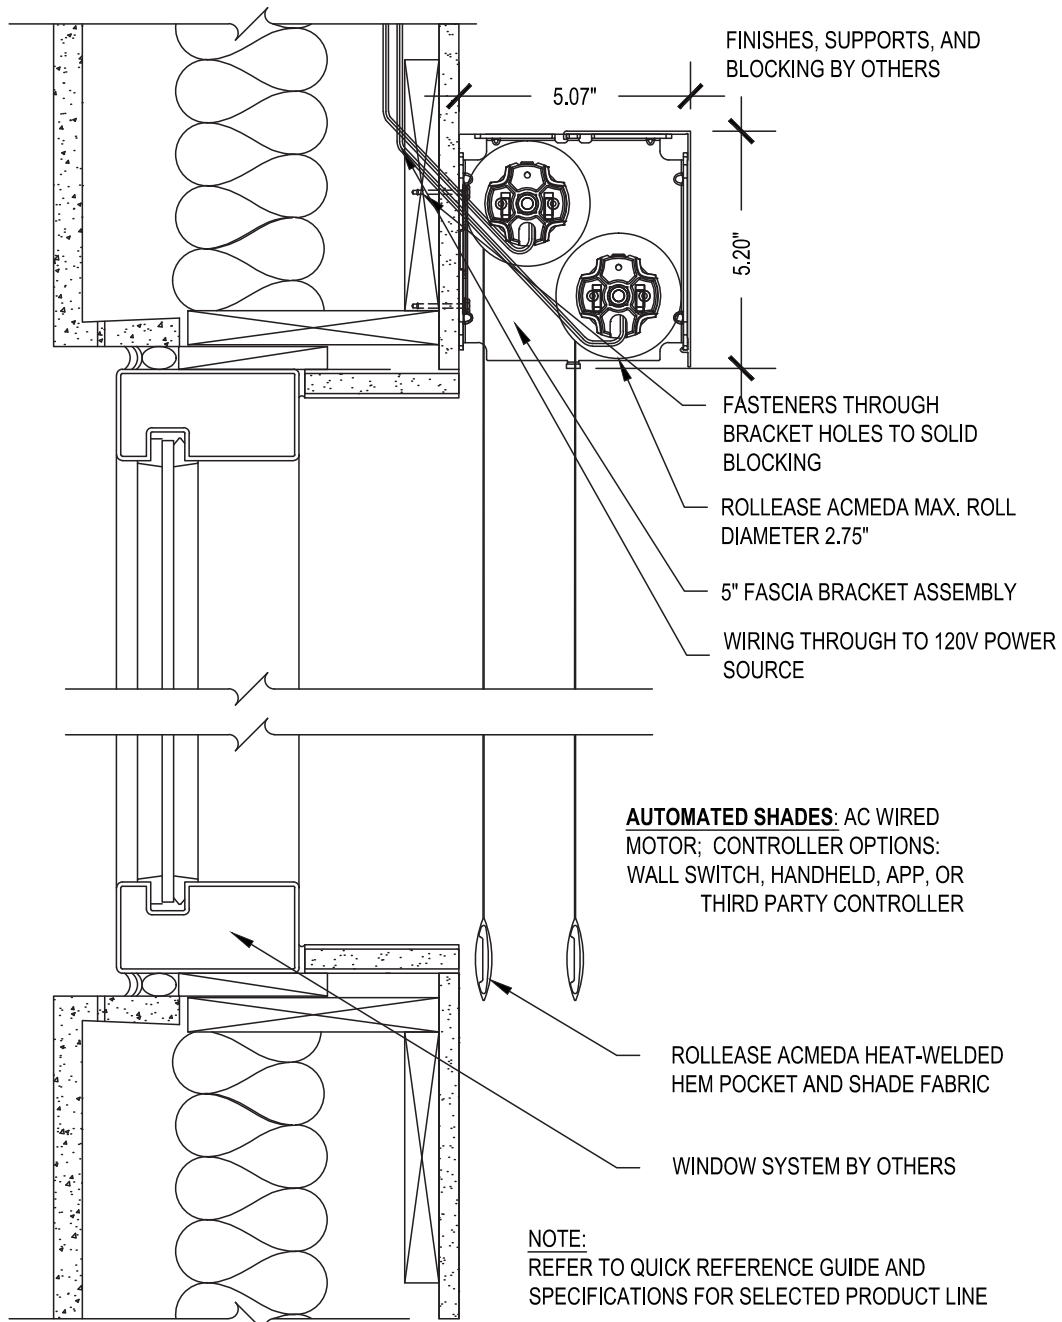

Medium 5 Inch Fascia Single

SCALE: 3"=1'-0" 120V AC MOTOR CONTROL

Wall Mount

Issue Date: 08.01.2021

ROLLEASE ACMEDA
CONTRACT