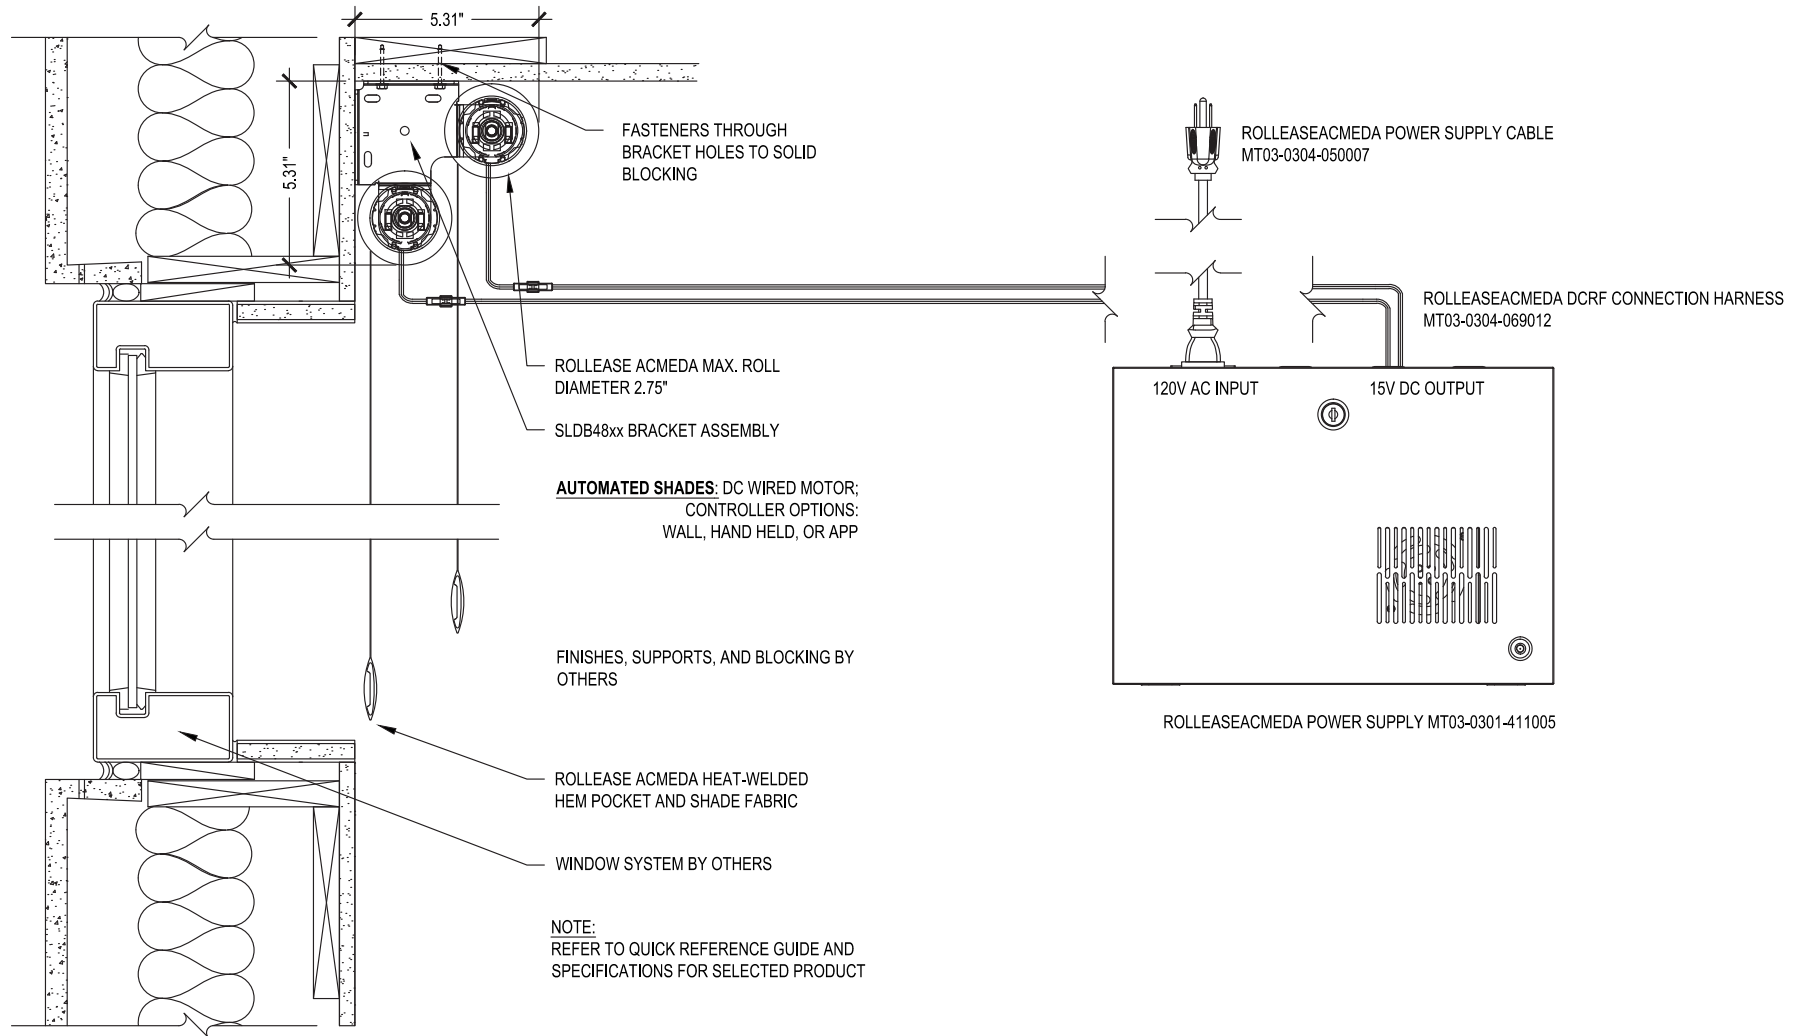

# Medium Exposed Roll Dual

SCALE: 3"=1'-0" LOW VOLTAGE MOTOR

## Ceiling Mount

Issue Date: 08.01.2021

**ROLLEASE ACMEDA**  
**CONTRACT**