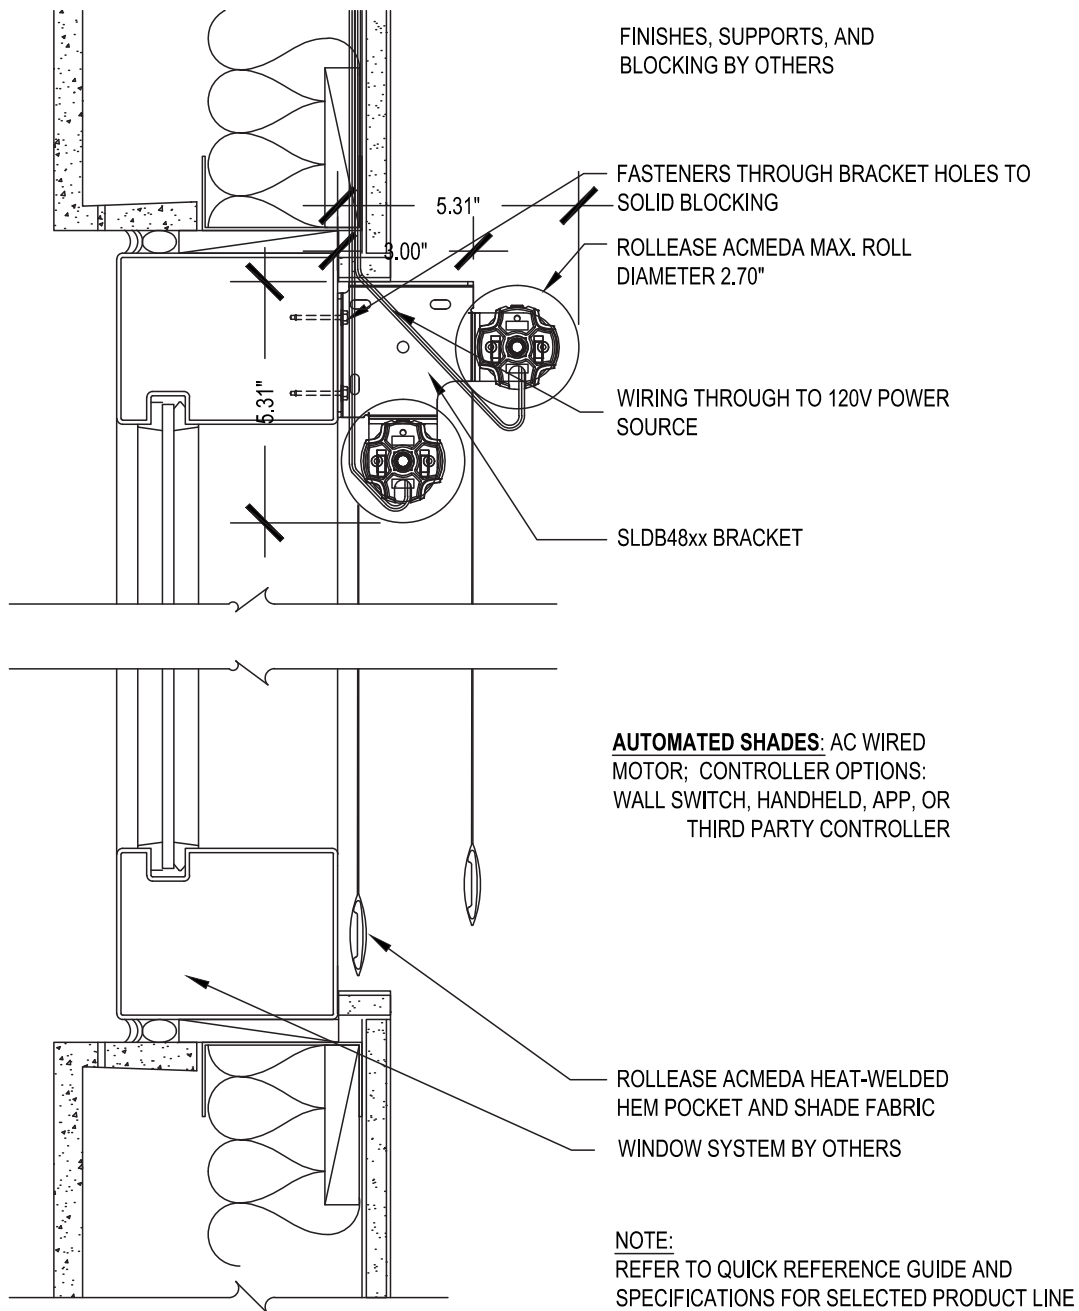

# Medium Exposed Roll Dual

SCALE: 3"=1'-0" 120V AC MOTOR CONTROL

Curtain Wall Face Mount

Issue Date: 08.01.2021

**ROLLEASE ACMEDA**  
**CONTRACT**