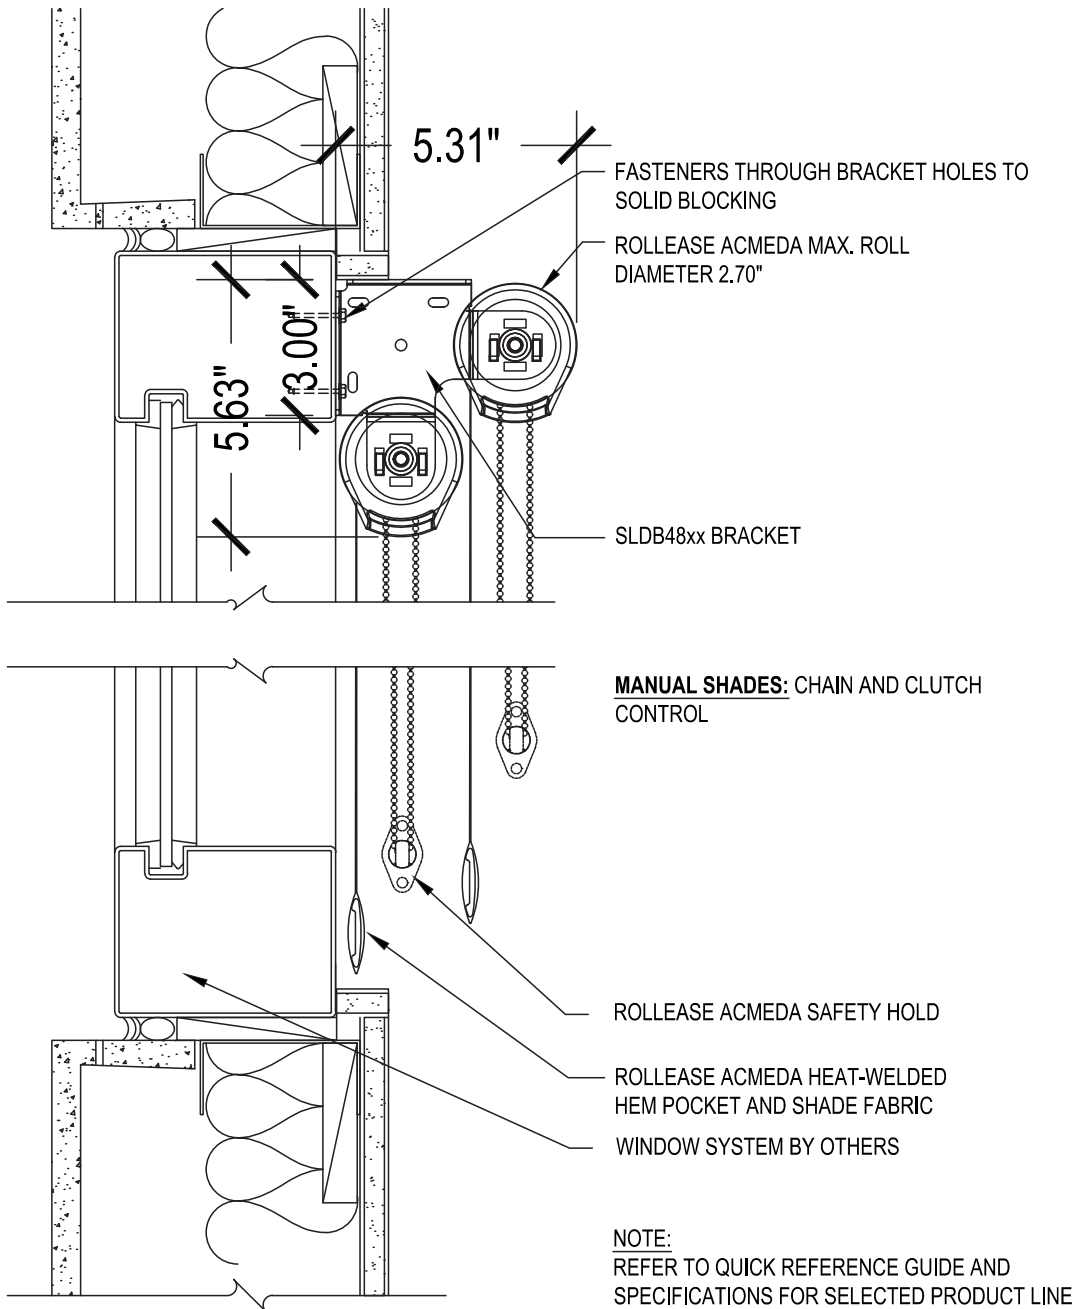

# Medium Exposed Roll Dual

SCALE: 3"=1'-0" MANUAL CONTROL

Curtain Wall Face Mount

Issue Date: 08.01.2021

**ROLLEASE ACMEDA**  
**CONTRACT**