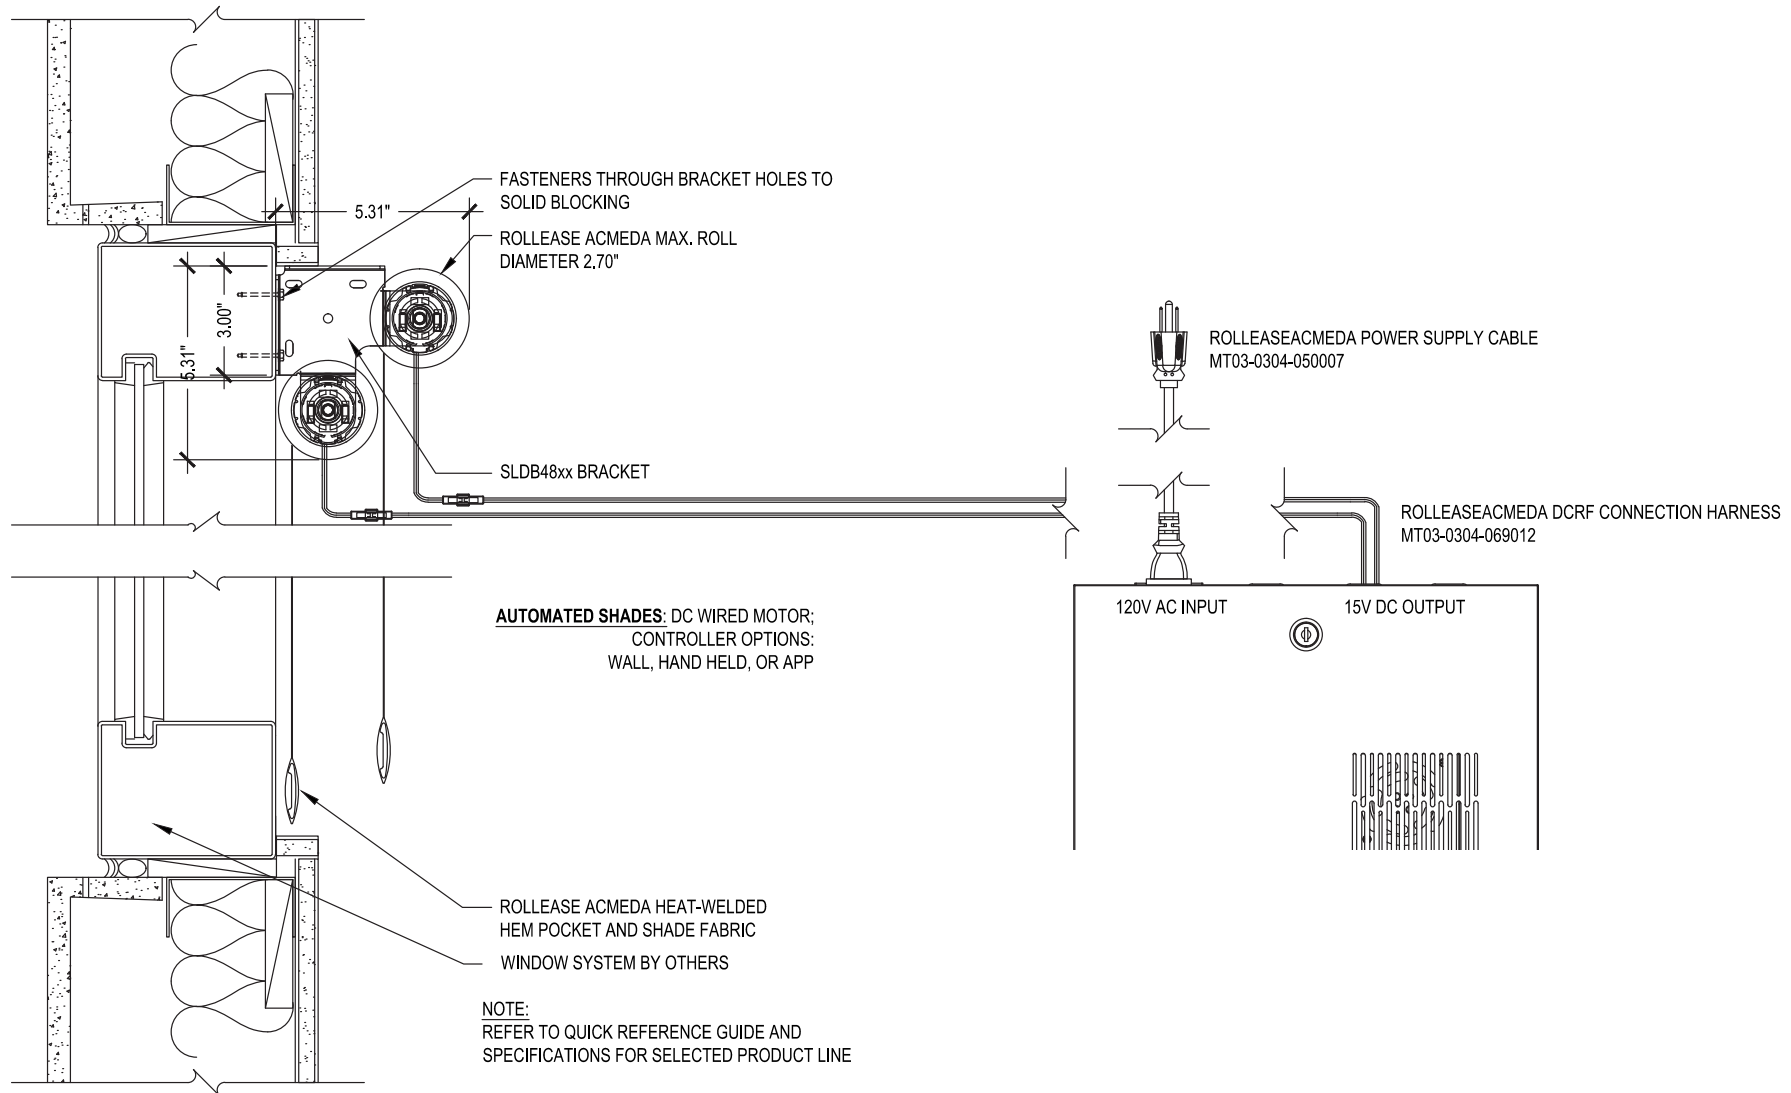

# Medium Exposed Roll Dual

SCALE: 3"=1'-0" LOW VOLTAGE MOTOR

Curtain Wall Face Mount

Issue Date: 08.01.2021

**ROLLESE ACMEDA**  
**CONTRACT**