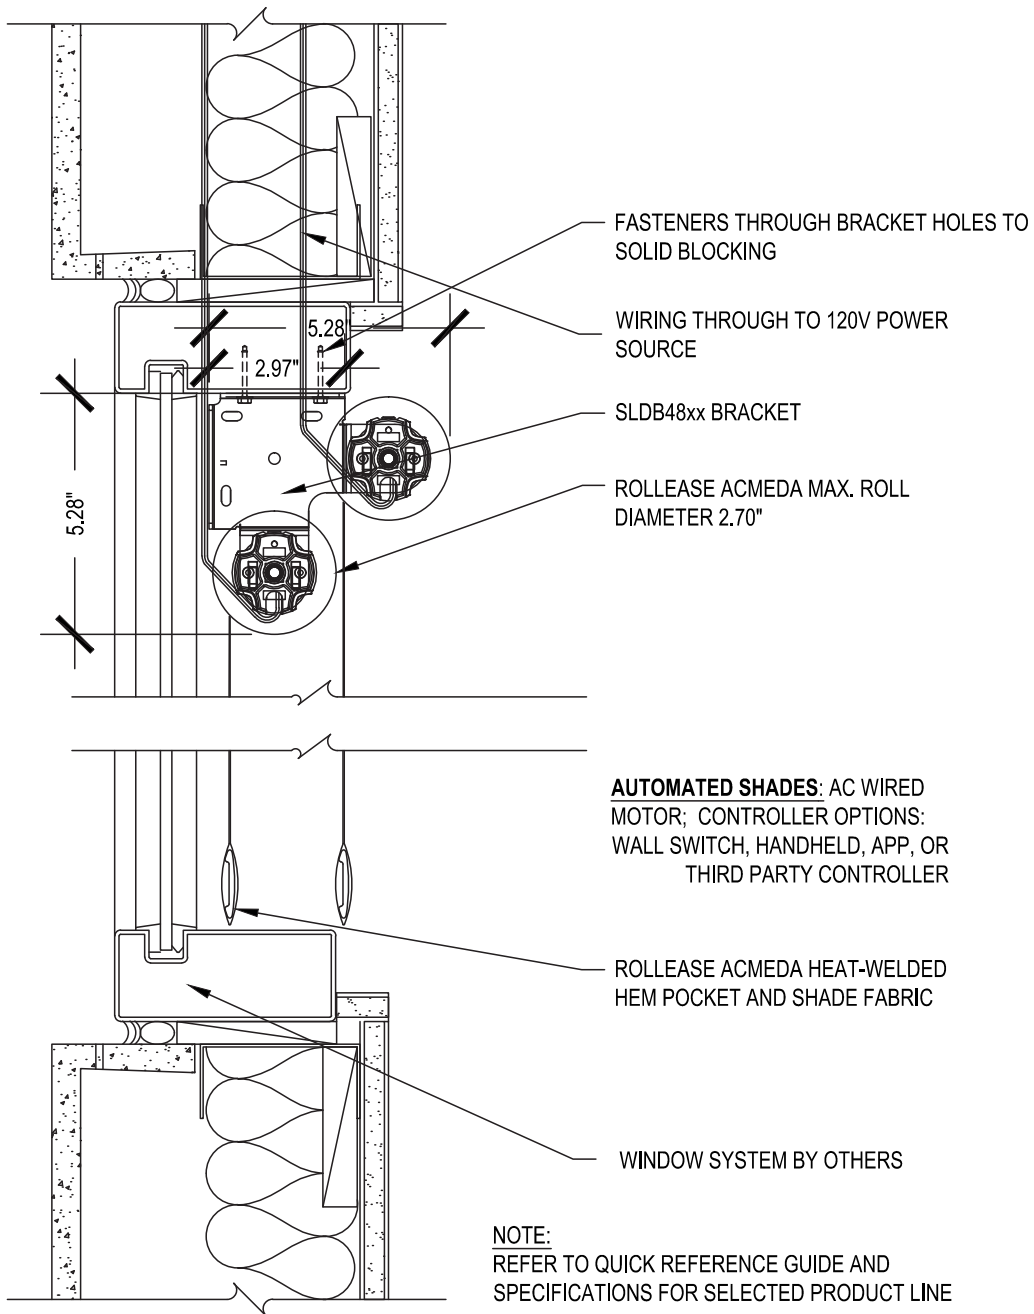

Medium Exposed Roll Dual

SCALE: 3"=1'-0" 120V AC MOTOR CONTROL

Curtain Wall Top Mount

Issue Date: 08.01.2021

ROLLEASE ACMEDA
CONTRACT