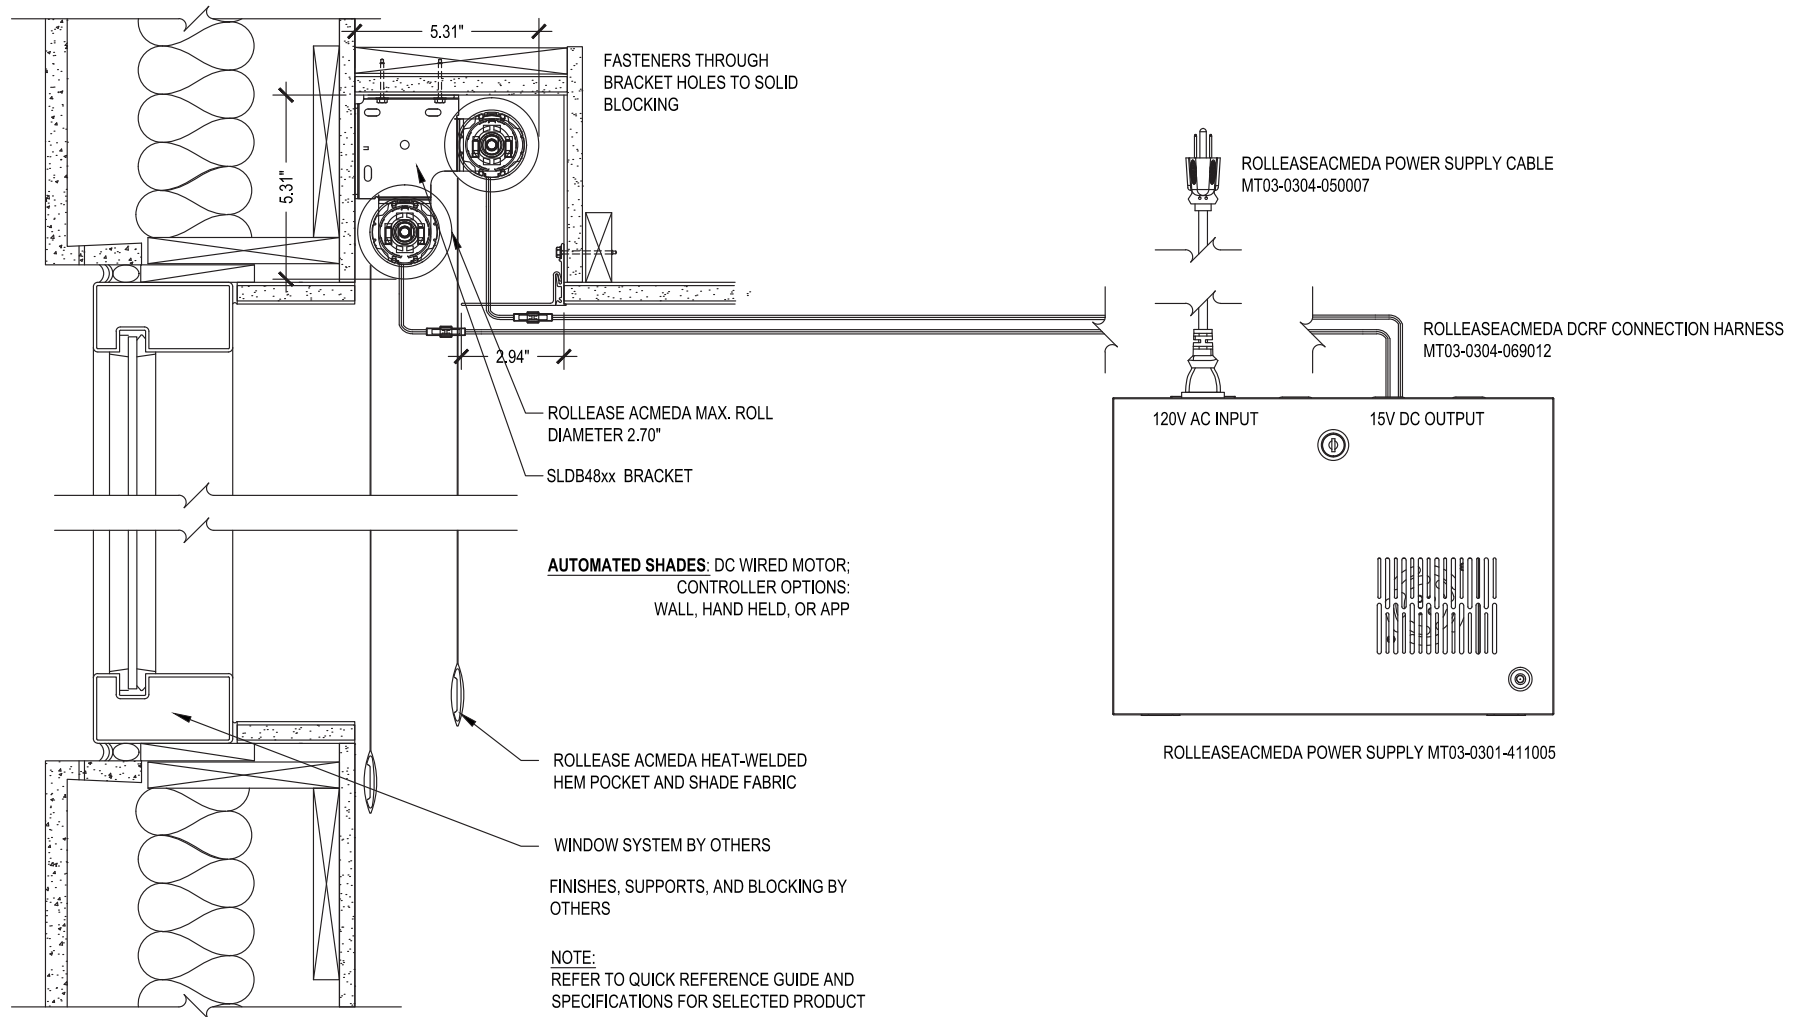

Medium Exposed Roll Dual

SCALE: 3"=1'-0" LOW VOLTAGE MOTOR

Drywall Pocket

Issue Date: 08.01.2021

ROLLESE ACMEDA
CONTRACT