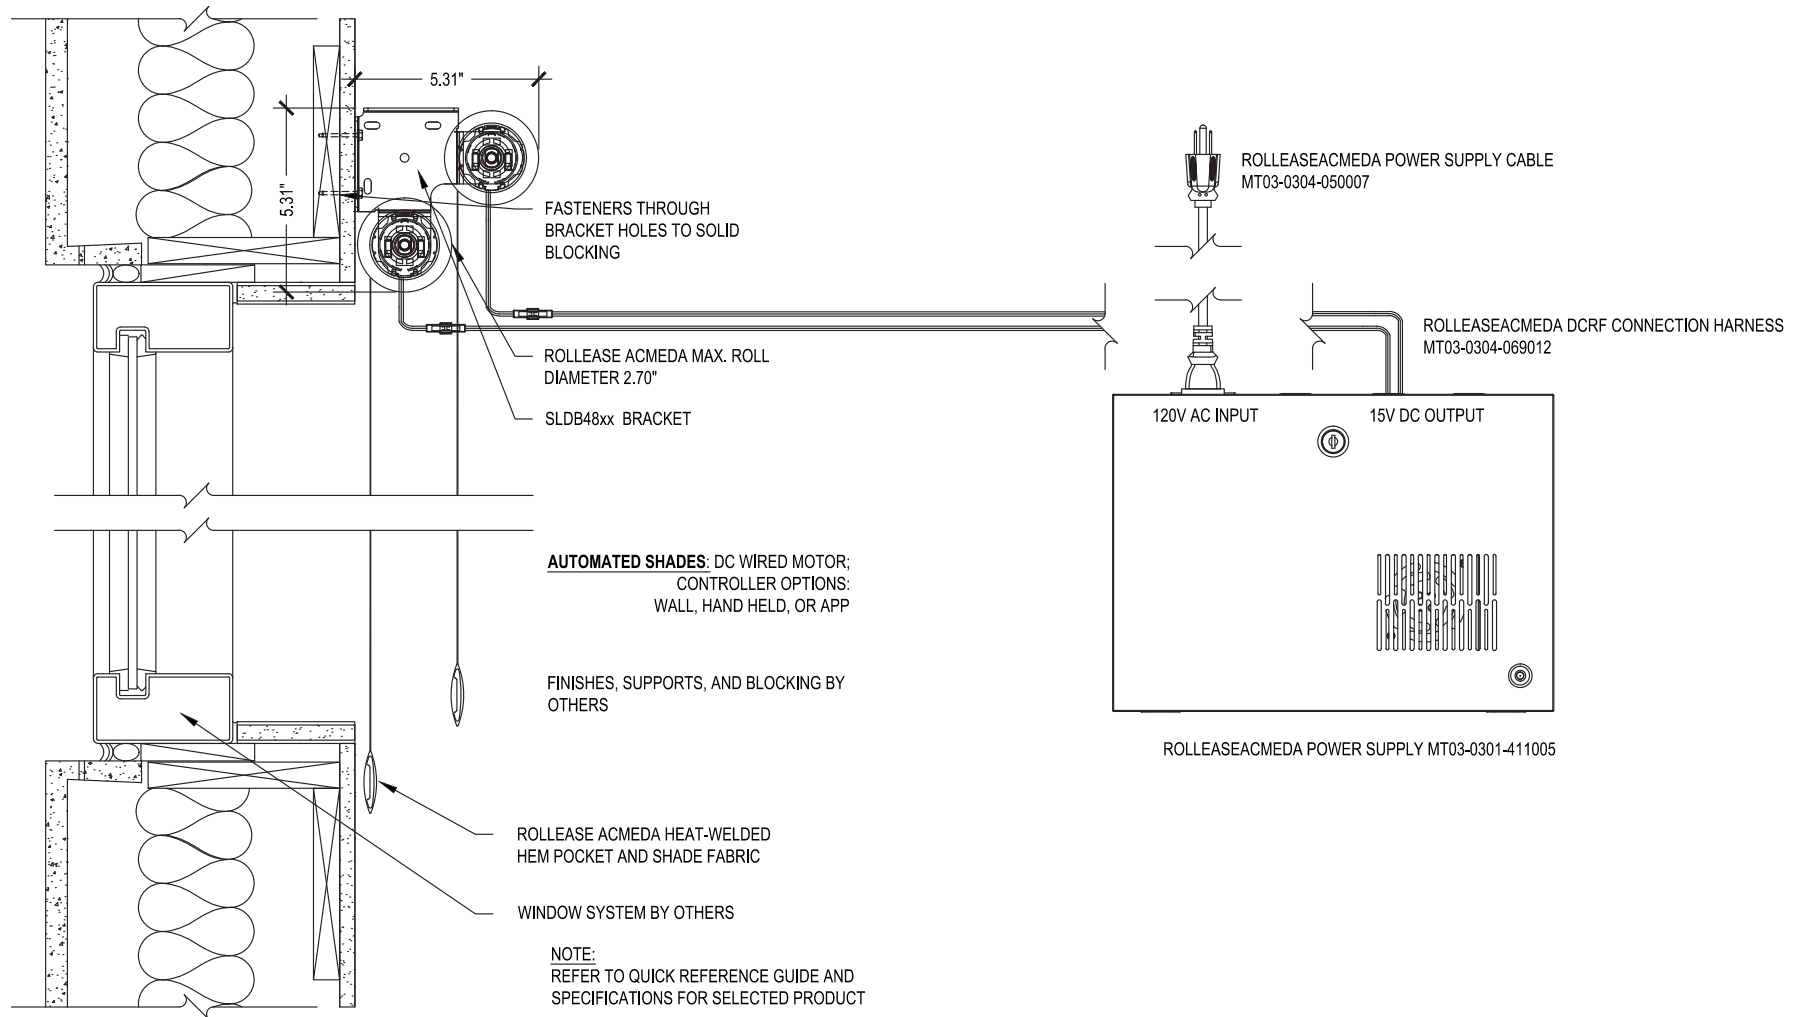

Medium Exposed Roll Dual

SCALE: 3"=1'-0" LOW VOLTAGE MOTOR

Wall Mount

Issue Date: 08.01.2021

ROLLEASE ACMEDA
CONTRACT