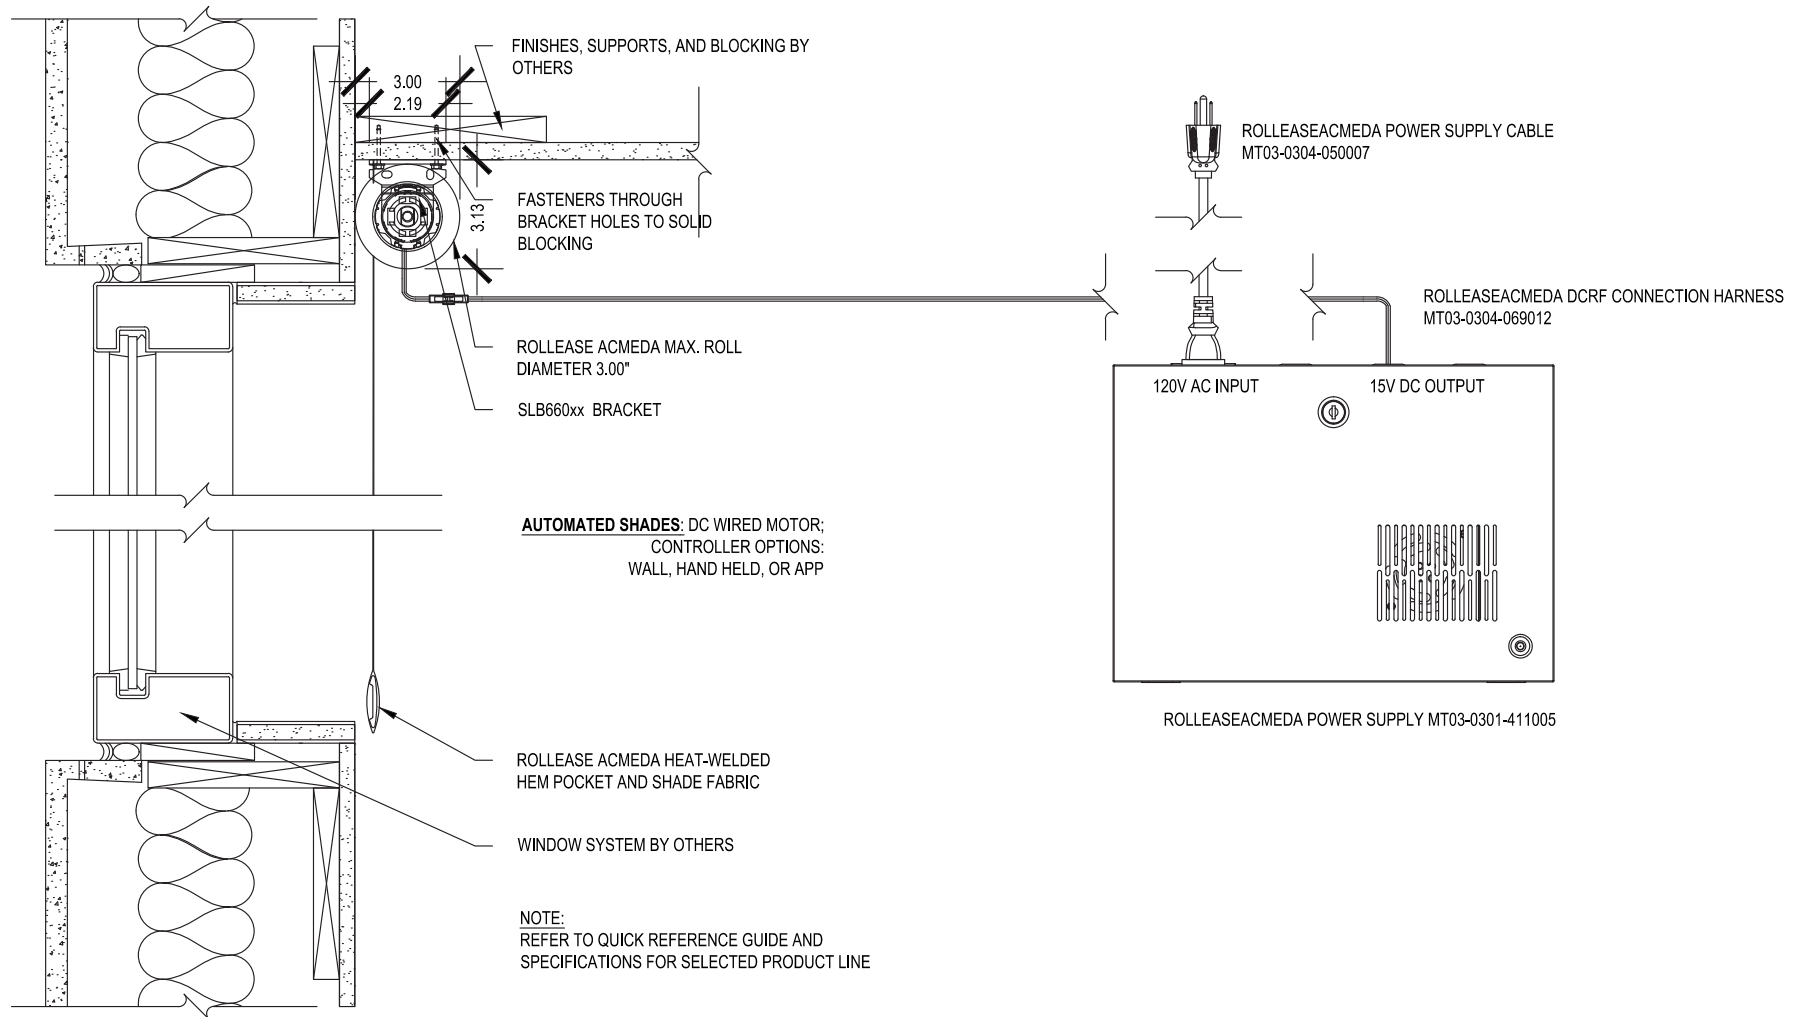

Medium Exposed Roll Single

SCALE: 3"=1'-0" LOW VOLTAGE MOTOR

Ceiling Mount

Issue Date: 08.01.2021

ROLLEASE ACMEDA
CONTRACT