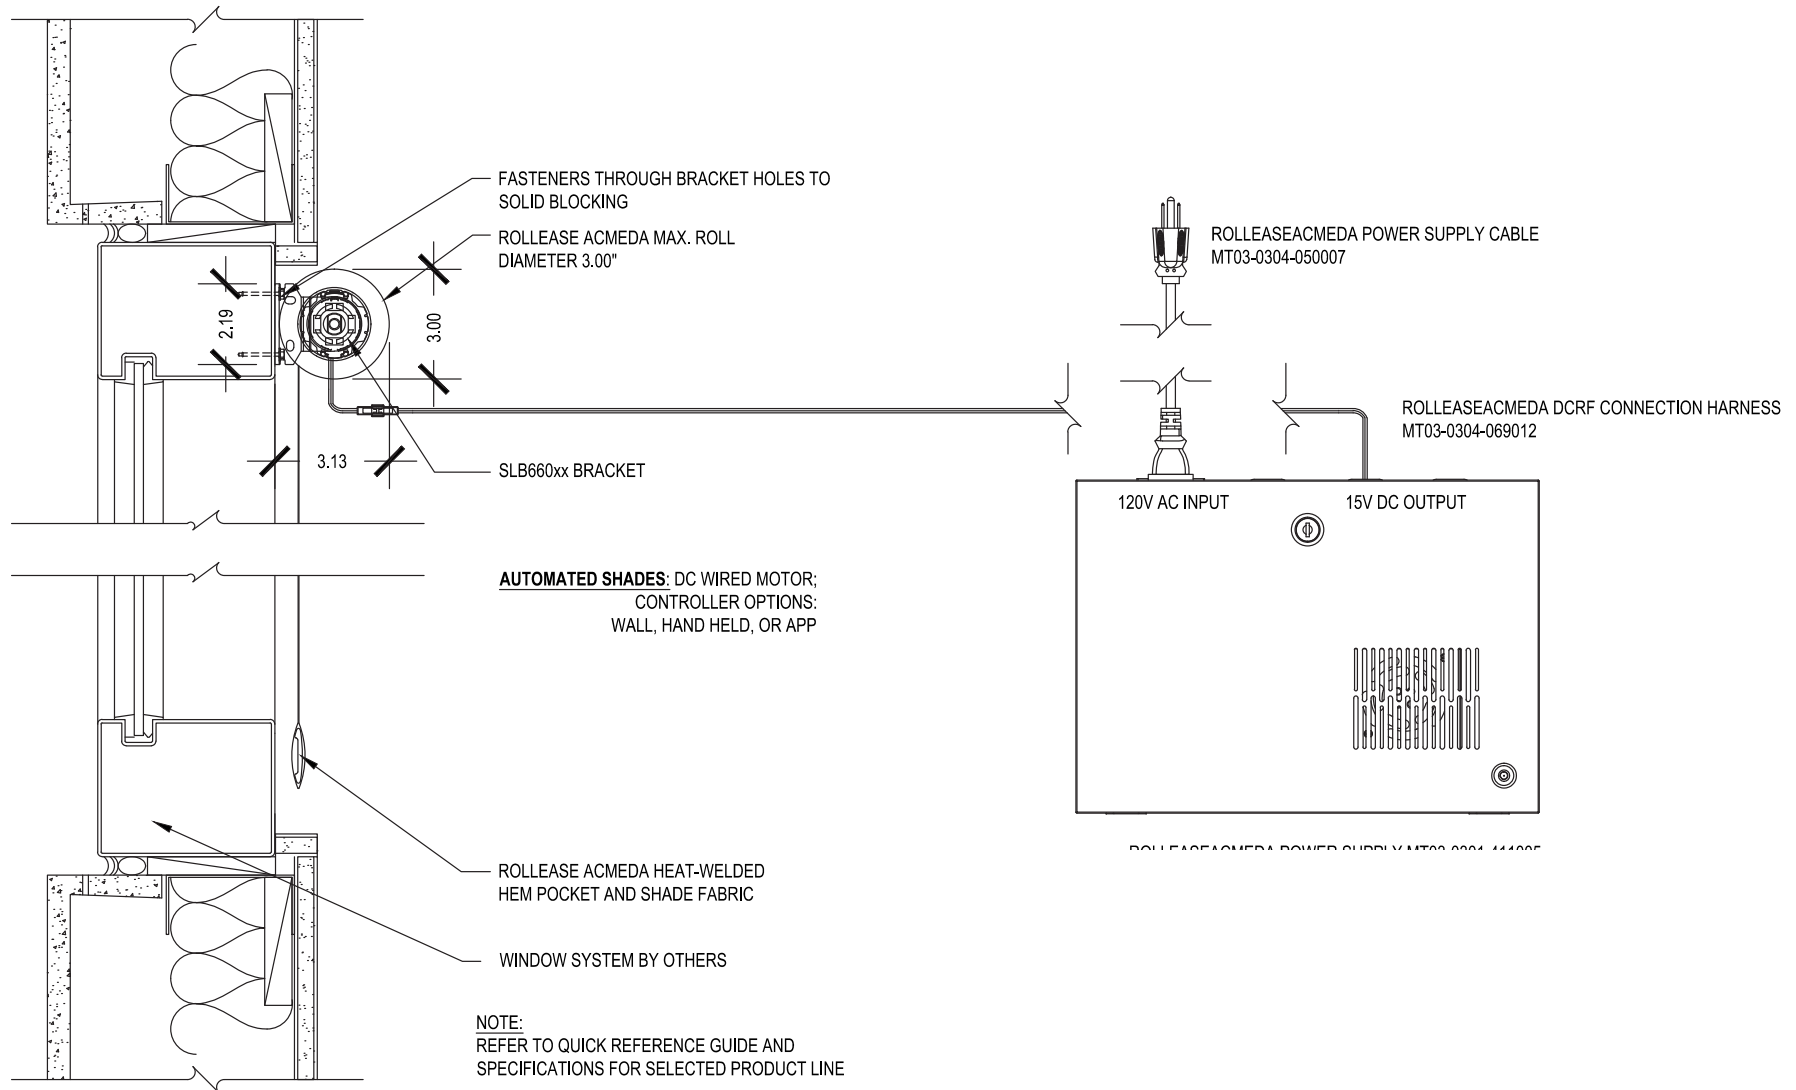

Medium Exposed Roll Single

SCALE: 3"=1'-0" LOW VOLTAGE MOTOR

Curtain Wall Face Mount

Issue Date: 08.01.2021

ROLLEASE ACMEDA
CONTRACT