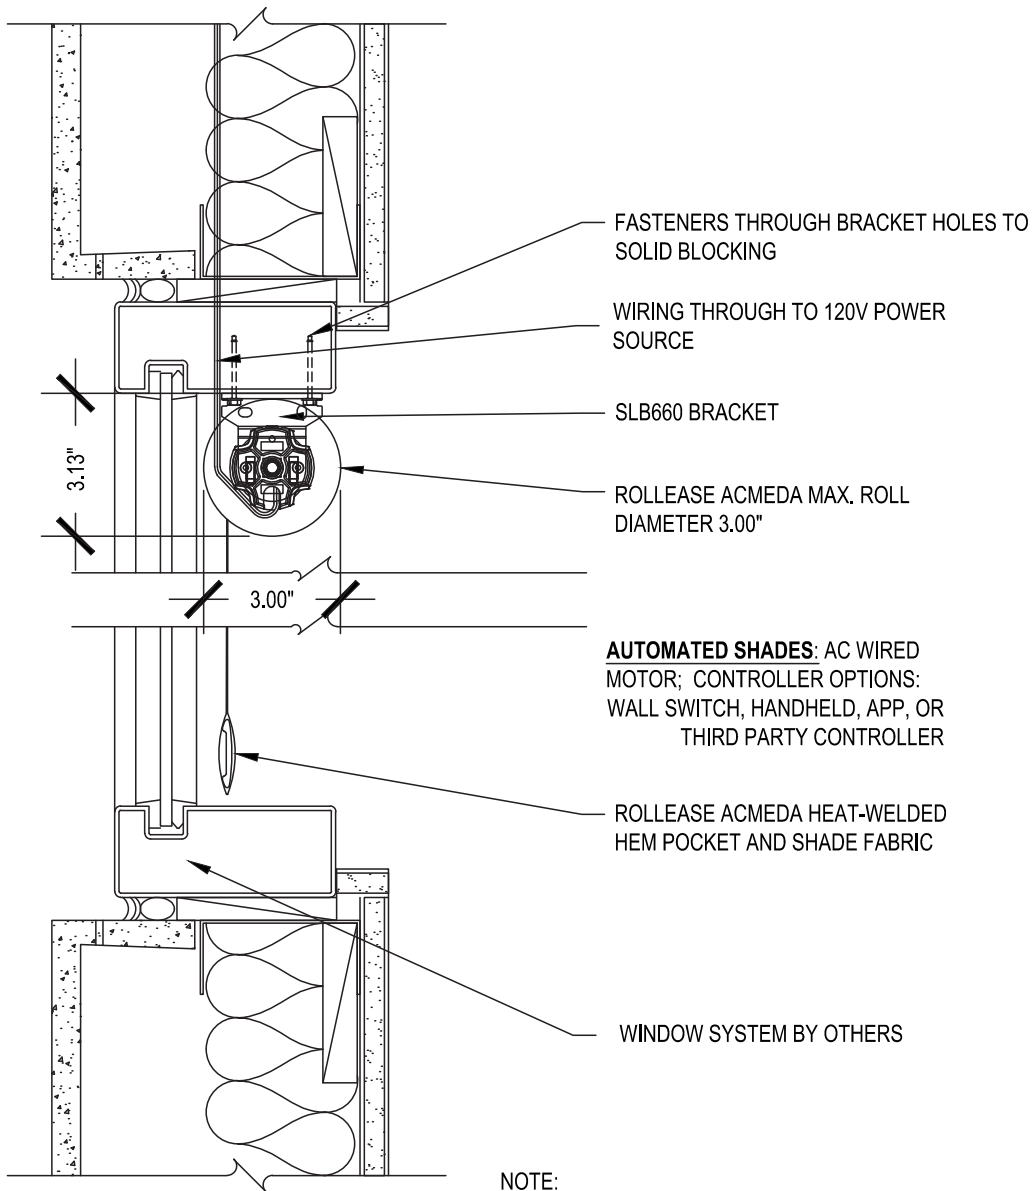

# Medium Exposed Roll Single

SCALE: 3"=1'-0" 120V AC MOTOR CONTROL

Curtain Wall Top Mount

Issue Date: 08.01.2021

**ROLLEASE ACMEDA**  
**CONTRACT**