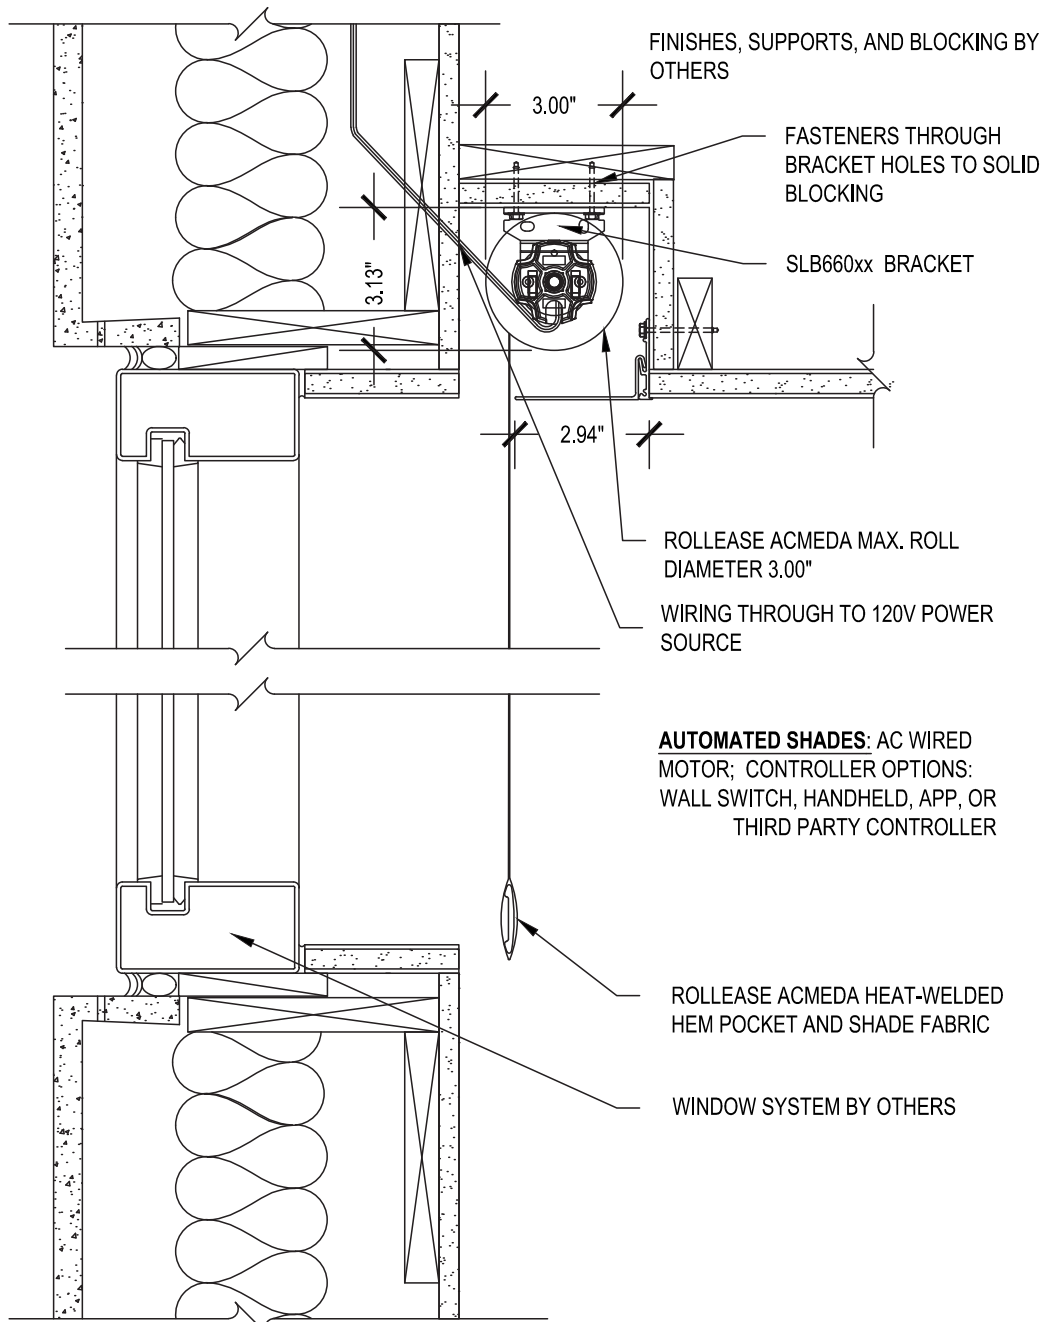

Medium Exposed Roll Single

SCALE: 3"=1'-0" 120V AC MOTOR CONTROL

Drywall Pocket

Issue Date: 08.01.2021

ROLLEASE ACMEDA
CONTRACT