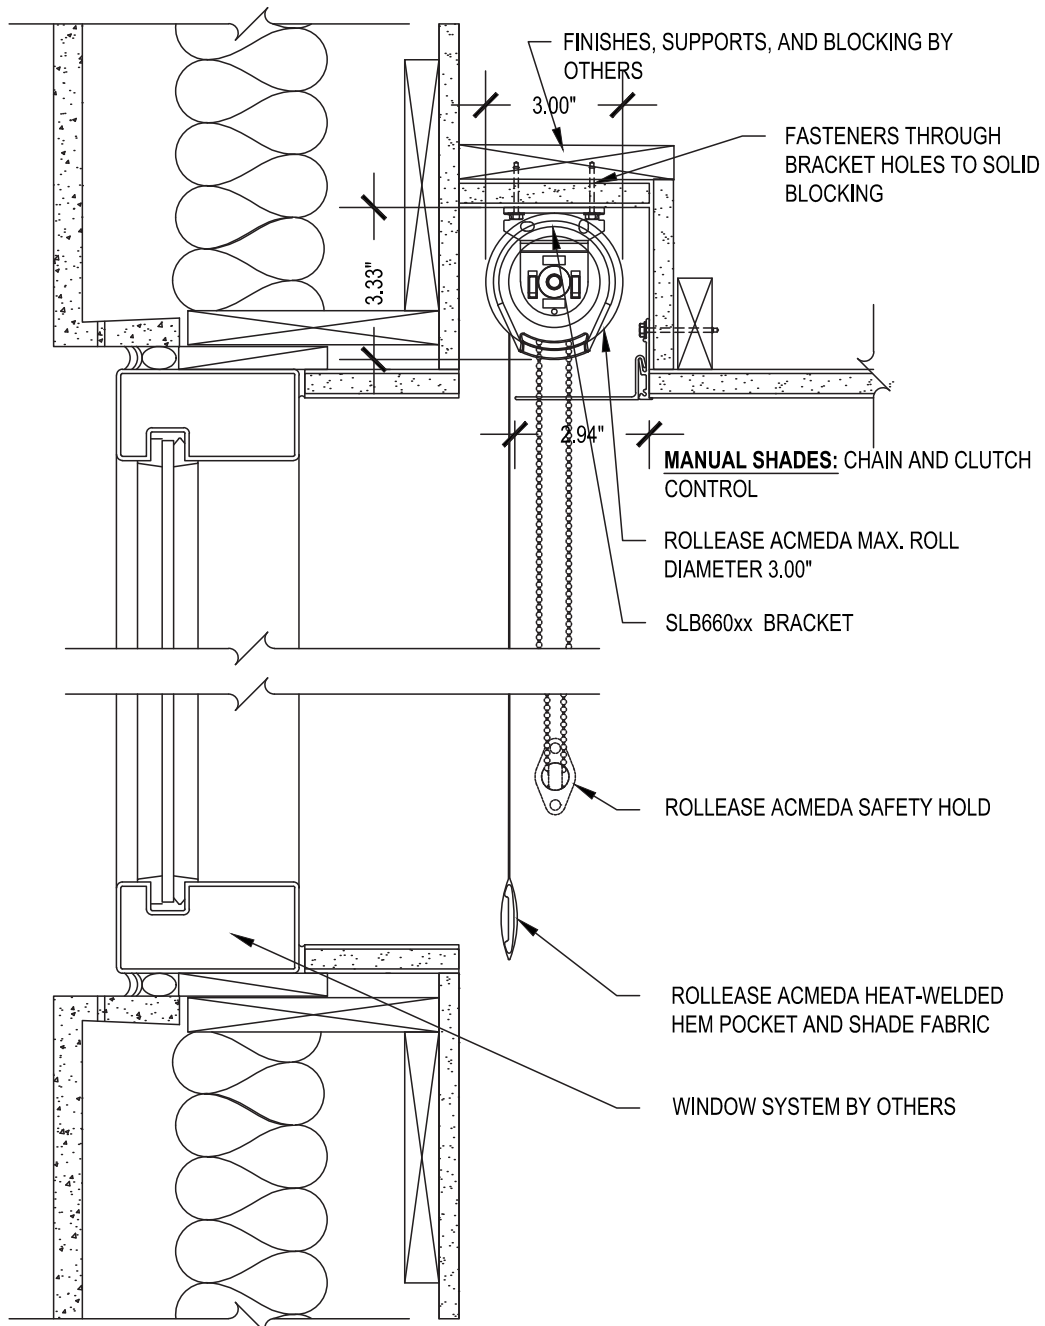

Medium Exposed Roll Single

SCALE: 3"=1'-0" MANUAL CONTROL

Drywall Pocket

Issue Date: 08.01.2021

ROLLEASE ACMEDA
CONTRACT