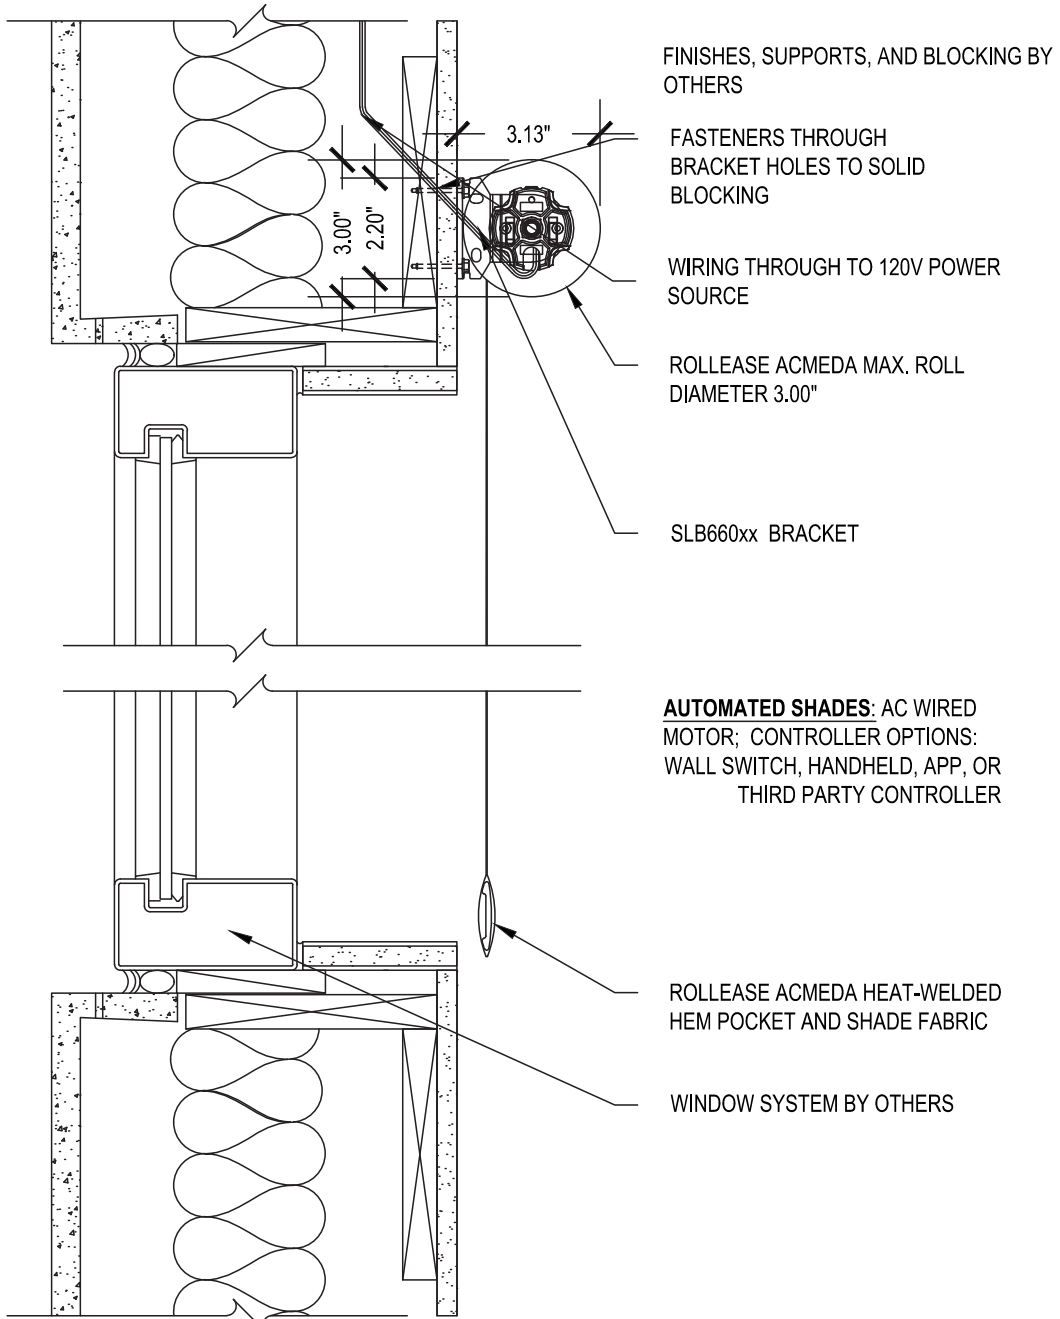

# Medium Exposed Roll Single

SCALE: 3"=1'-0" 120V AC MOTOR CONTROL

Wall Mount

Issue Date: 08.01.2021

**ROLLEASE ACMEDA**  
**CONTRACT**