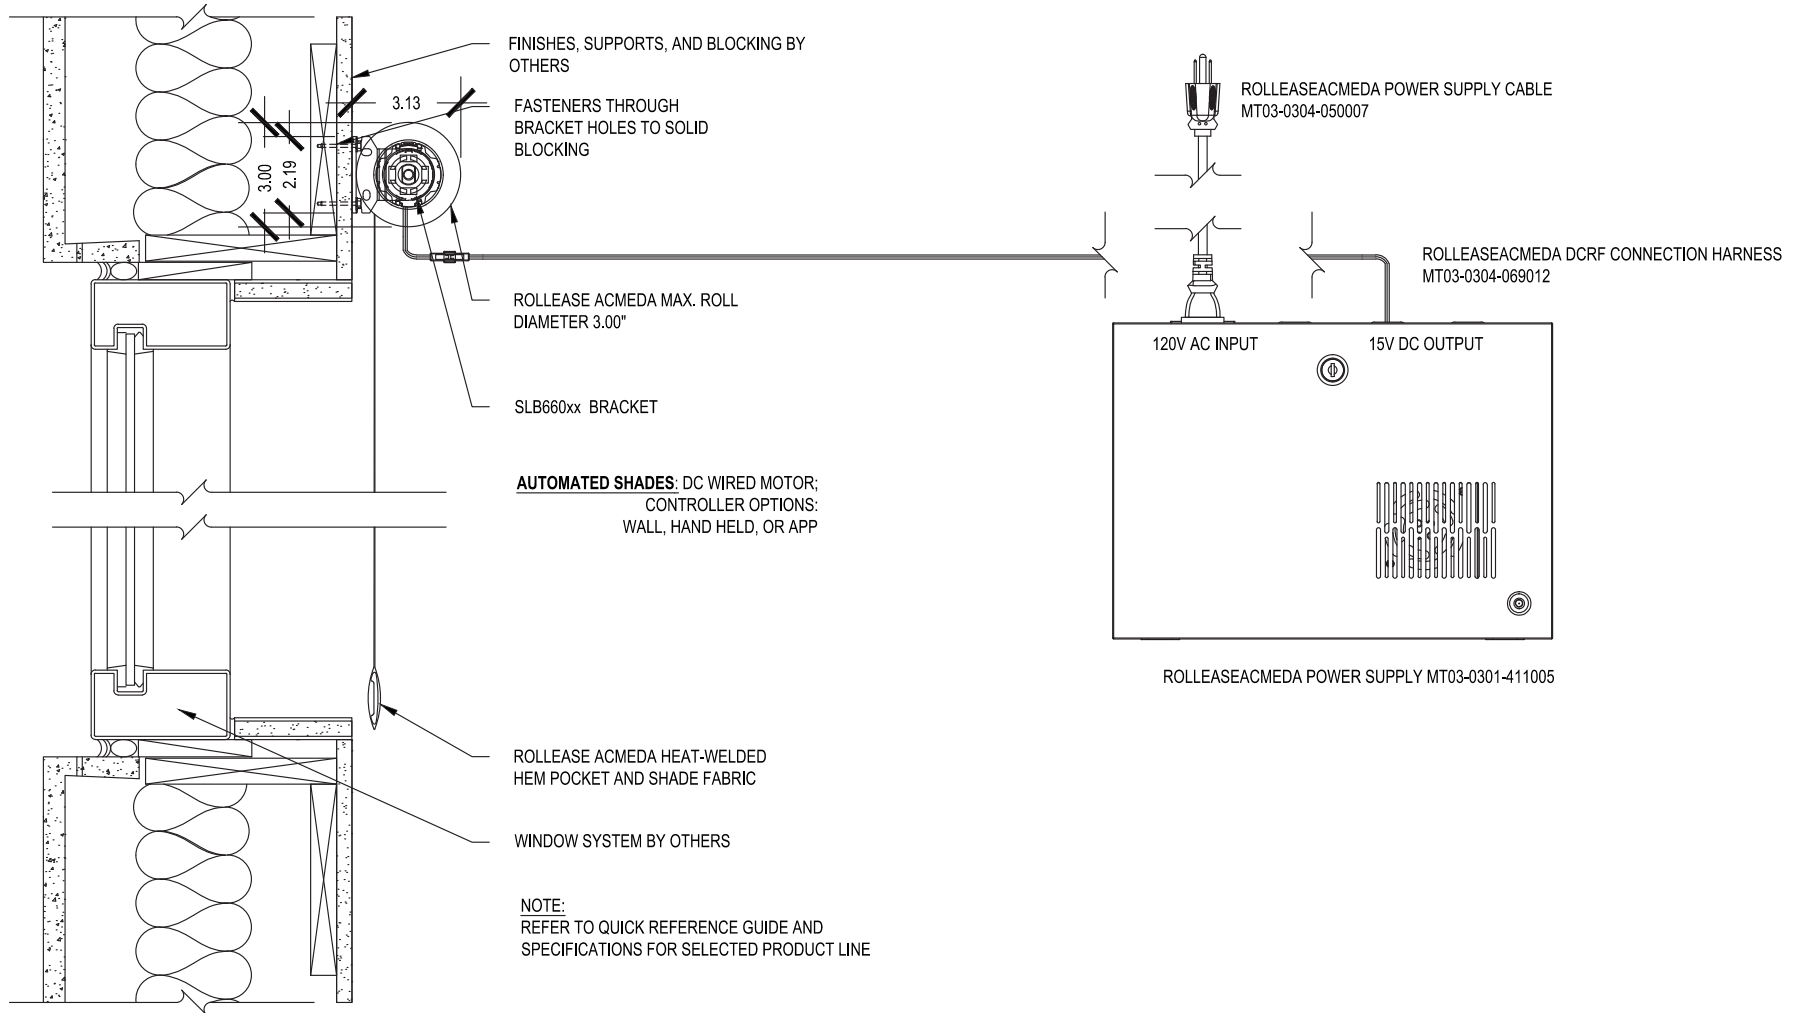

# Medium Exposed Roll Single

SCALE: 3"=1'-0" LOW VOLTAGE MOTOR

## Wall Mount

Issue Date: 08.01.2021

**ROLLEASE ACMEDA**  
**CONTRACT**