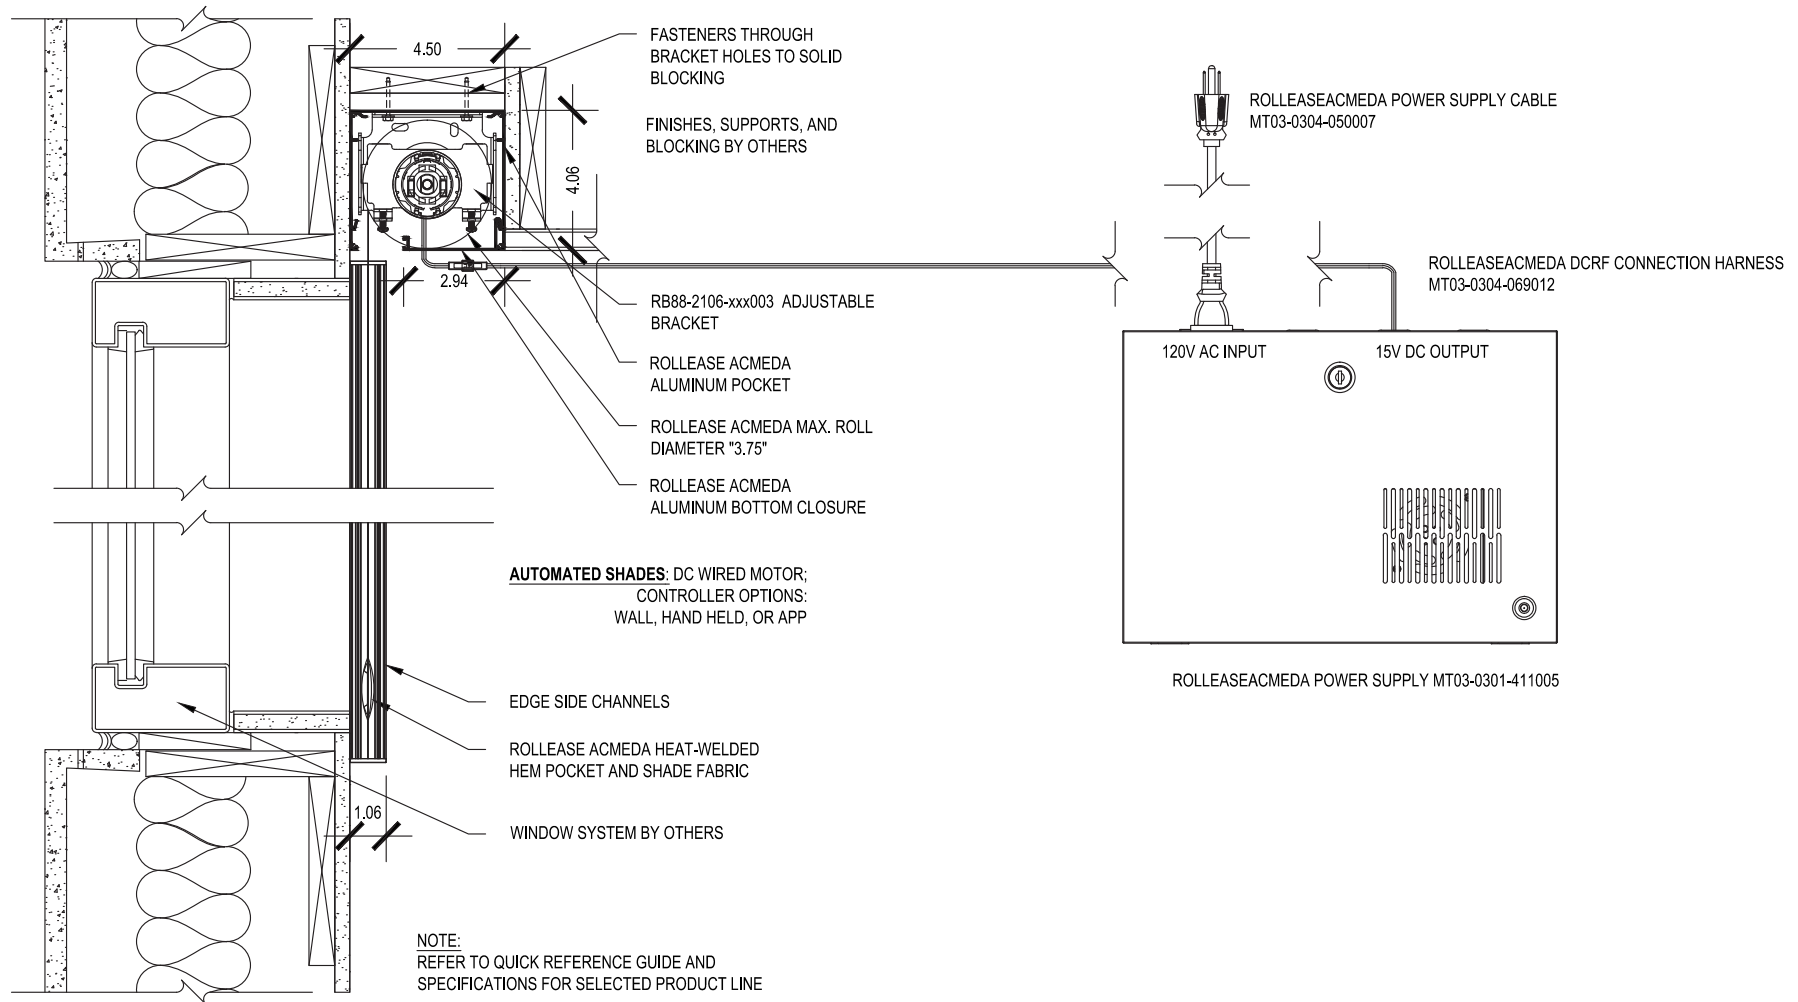

# Single 3 Inch Pocket

SCALE: 3"=1'-0" LOW VOLTAGE MOTOR

Ceiling Mount - Edge

Issue Date: 08.01.2021

**ROLLEASE ACMEDA**  
**CONTRACT**