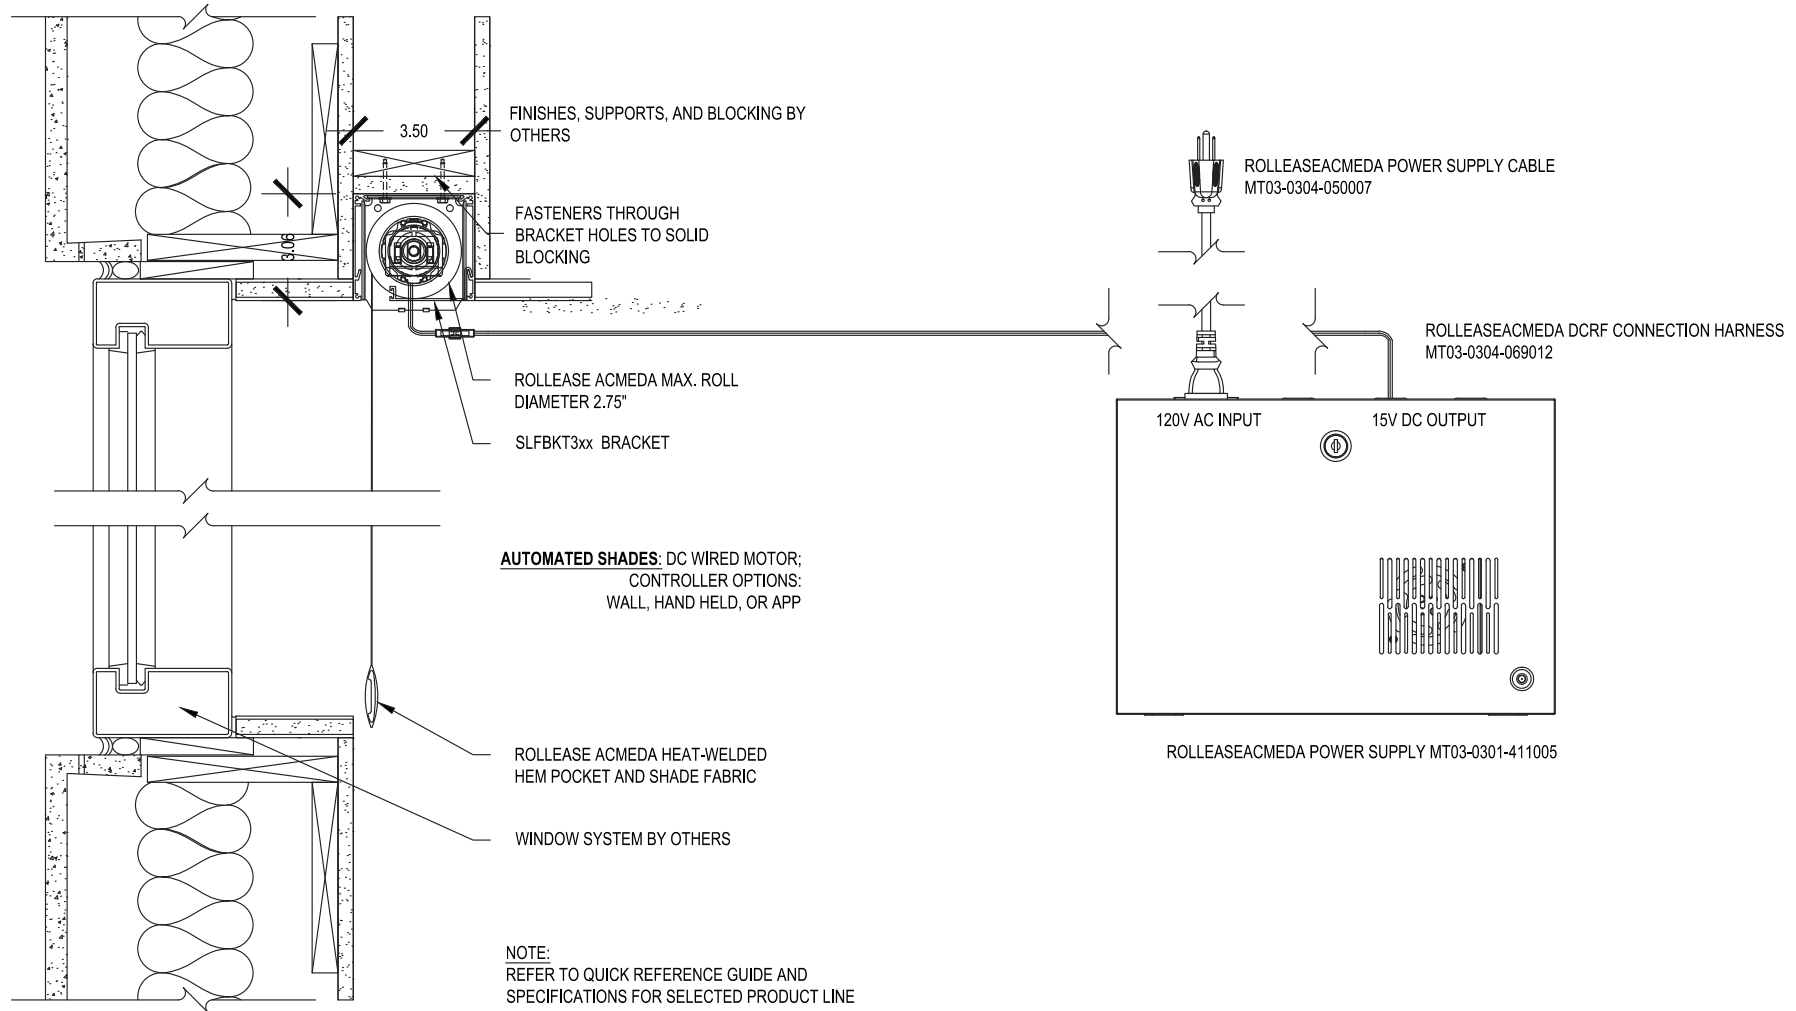

Single 3 Inch Pocket

SCALE: 3"=1'-0" LOW VOLTAGE MOTOR

Ceiling Mount

Issue Date: 08.01.2021

ROLLEASE ACMEDA
CONTRACT