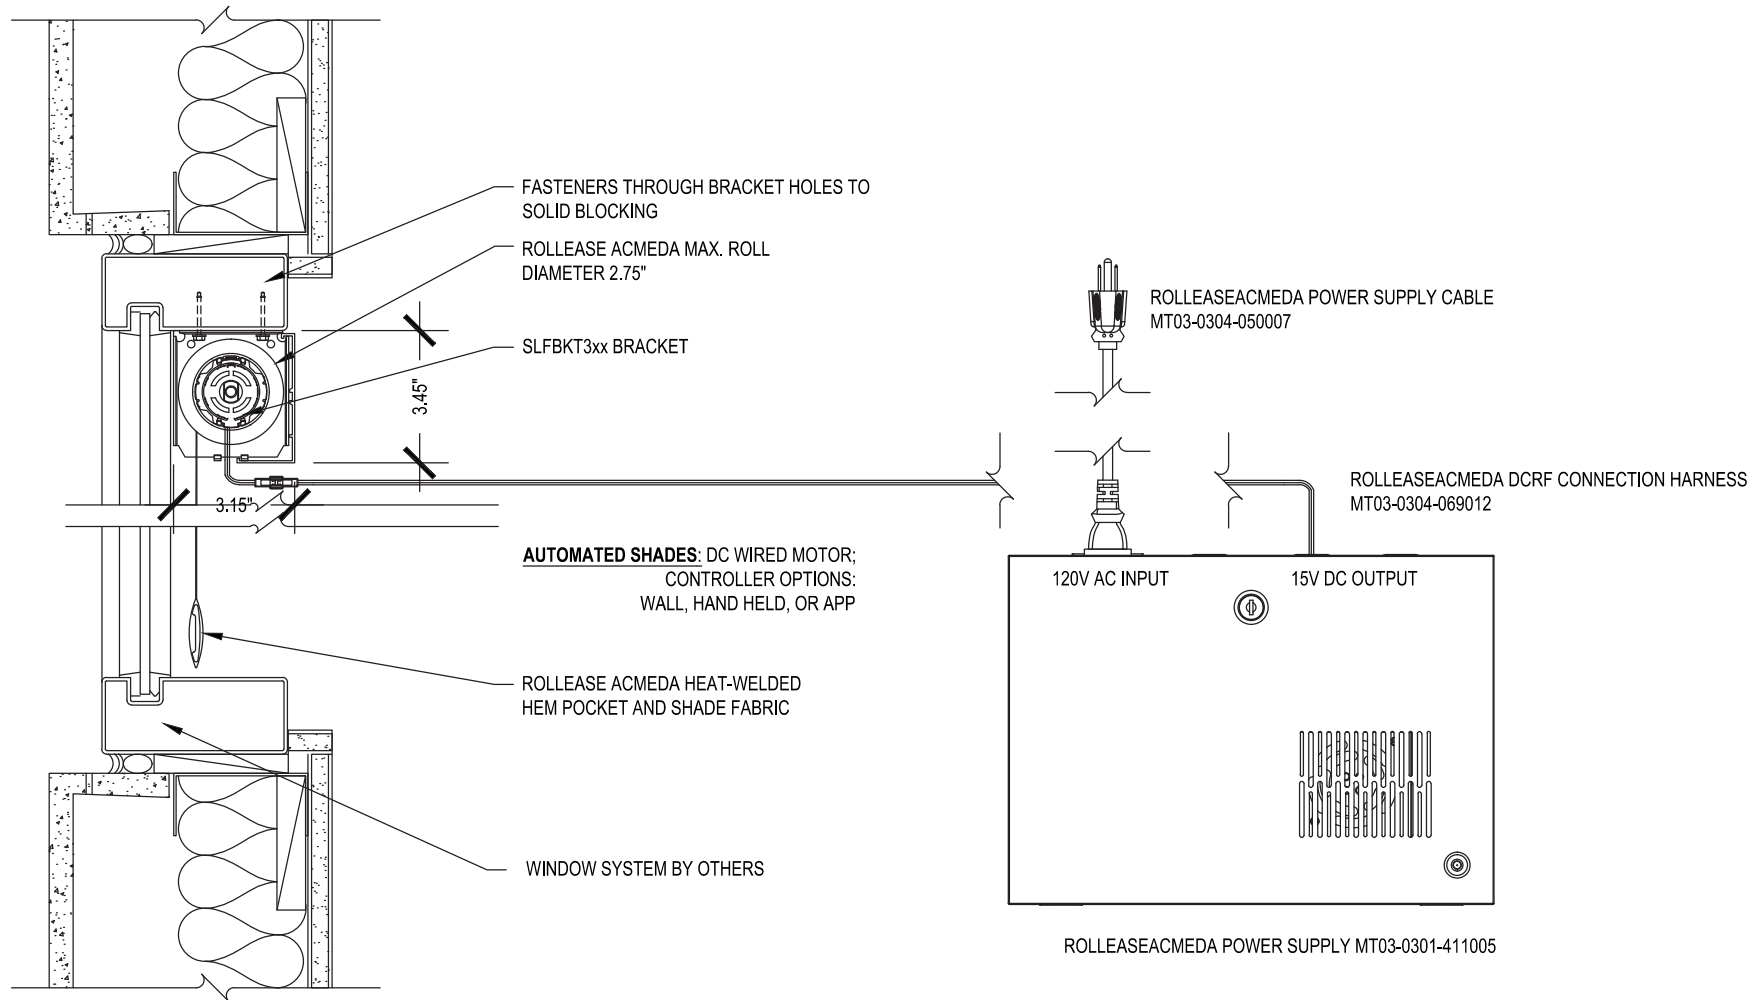

Single 3 Inch Fascia

NOTE:
REFER TO QUICK REFERENCE GUIDE AND
SPECIFICATIONS FOR SELECTED PRODUCT LINE

SCALE: 3"=1'-0" LOW VOLTAGE MOTOR

Wall Top Mount

Issue Date: 08.01.2021

ROLLEASE ACMEDA
CONTRACT