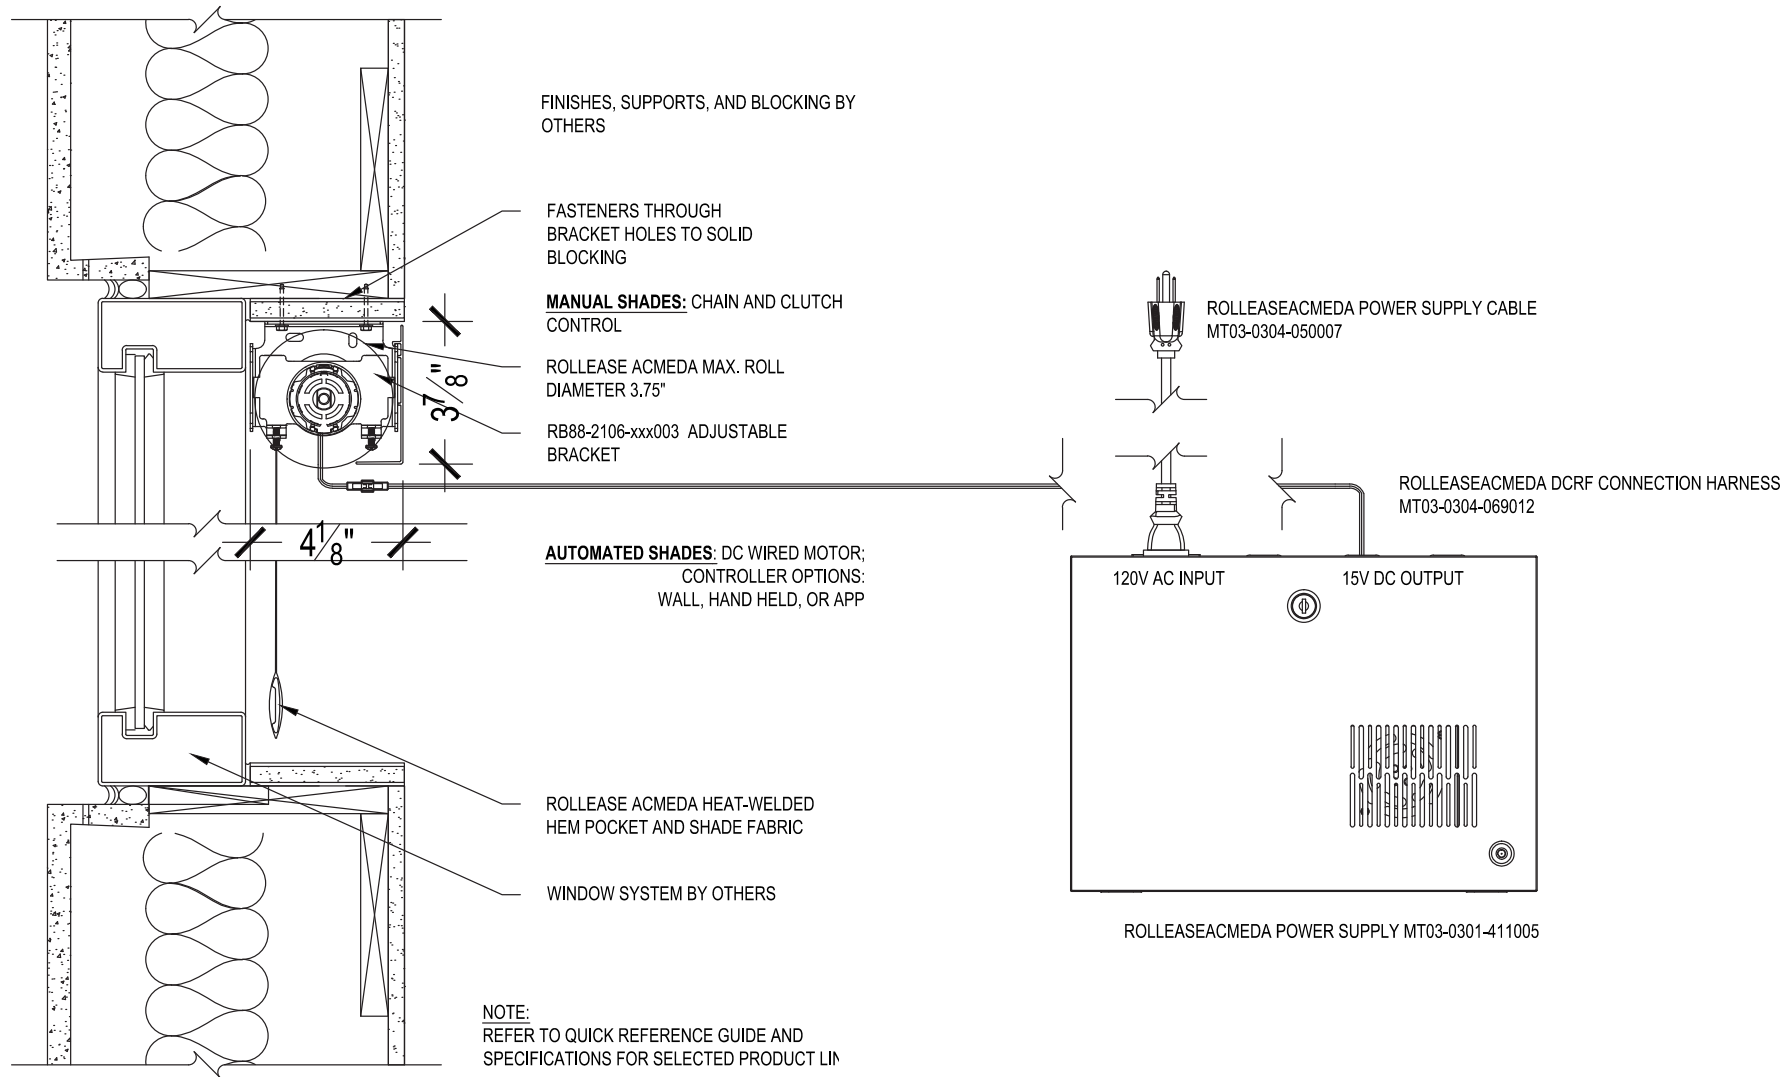

Single 4 Inch Fascia

SCALE: 3"=1'-0" LOW VOLTAGE MOTOR

Punch Window Header Mount

Issue Date: 08.01.2021

ROLLESEACMEDA
CONTRACT