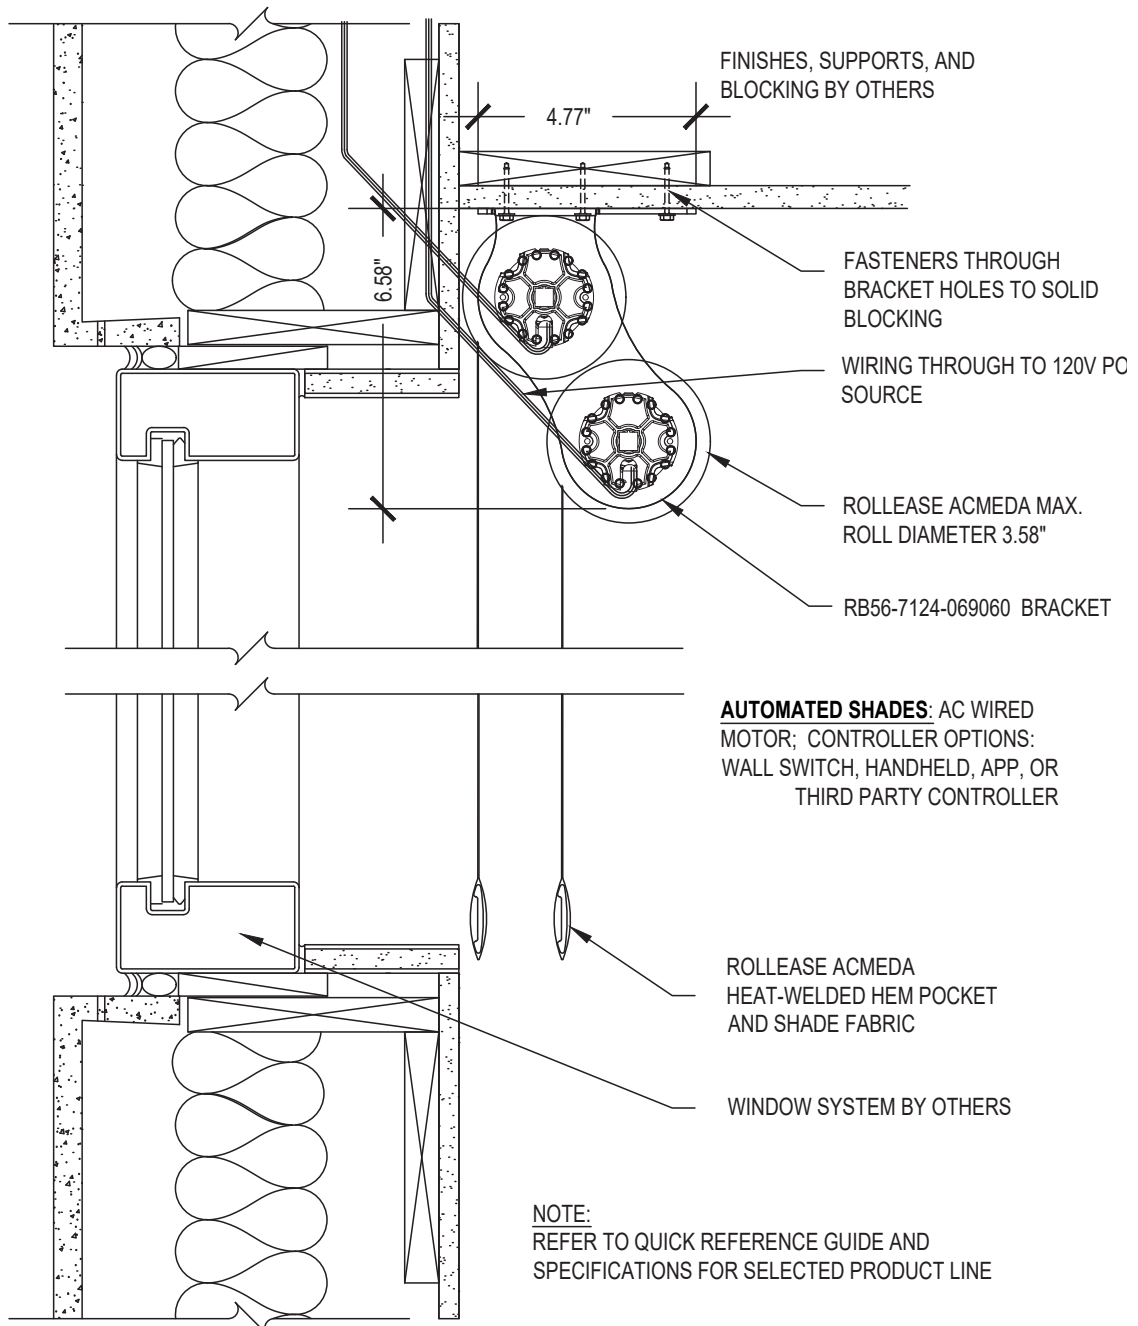

# Large Exposed Roll Dual

SCALE: 3"=1'-0" 120V AC MOTOR CONTROL

Ceiling Mount

Issue Date: 08.01.2021

**ROLLEASE ACMEDA**  
**CONTRACT**