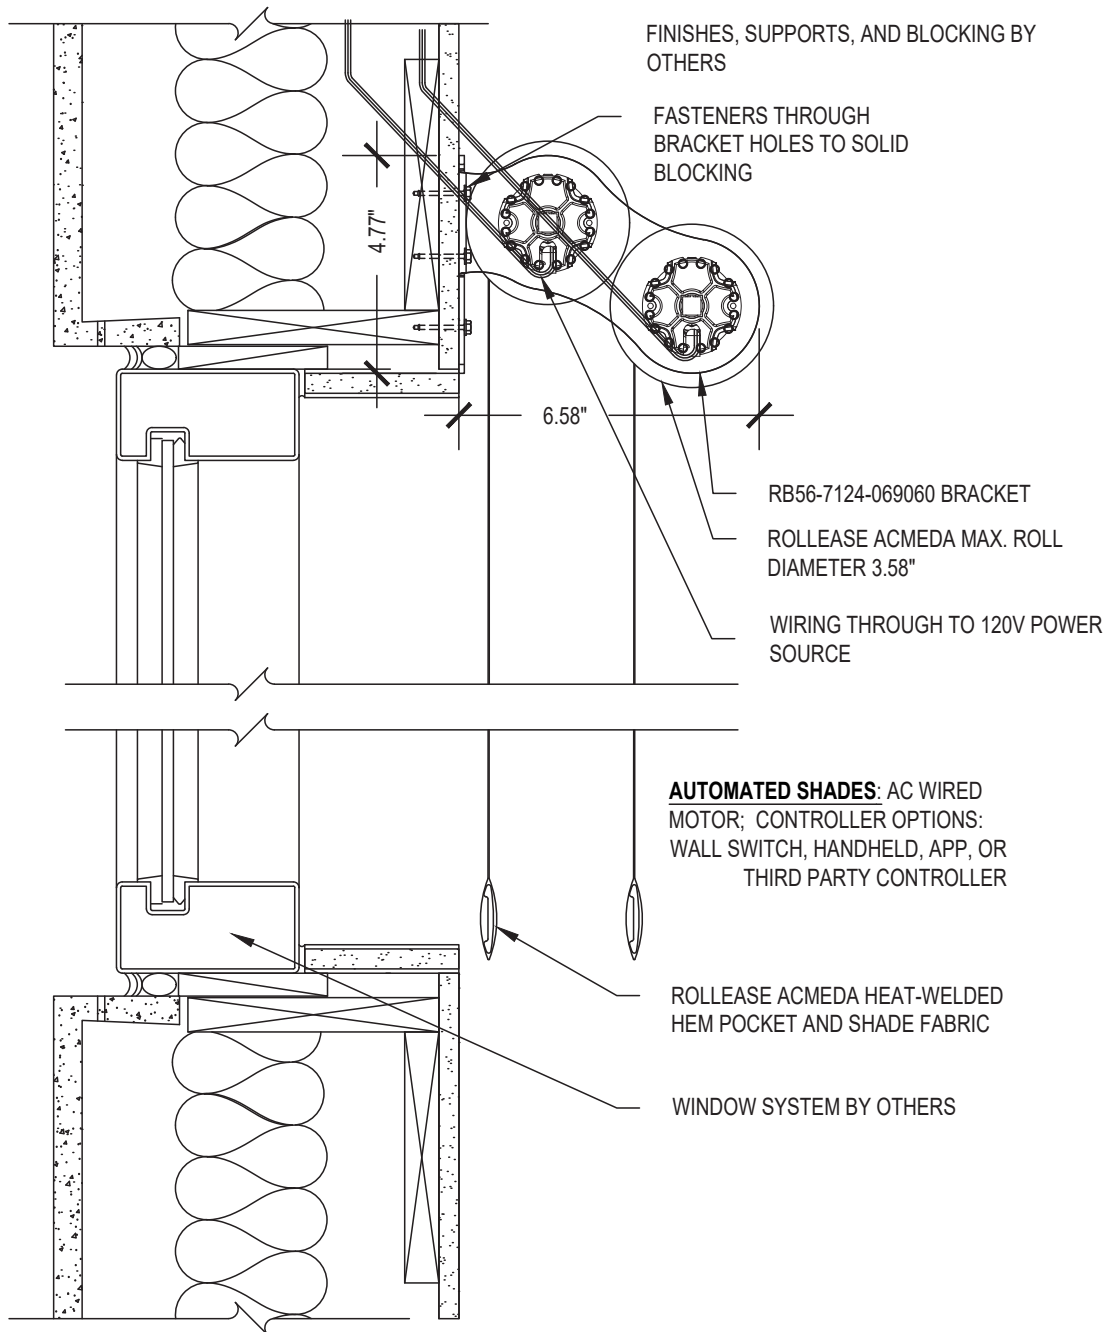

# Large Exposed Roll Dual

SCALE: 3"=1'-0" 120V AC MOTOR CONTROL

Wall Mount

Issue Date: 08.01.2021

**ROLLEASE ACMEDA**  
**CONTRACT**