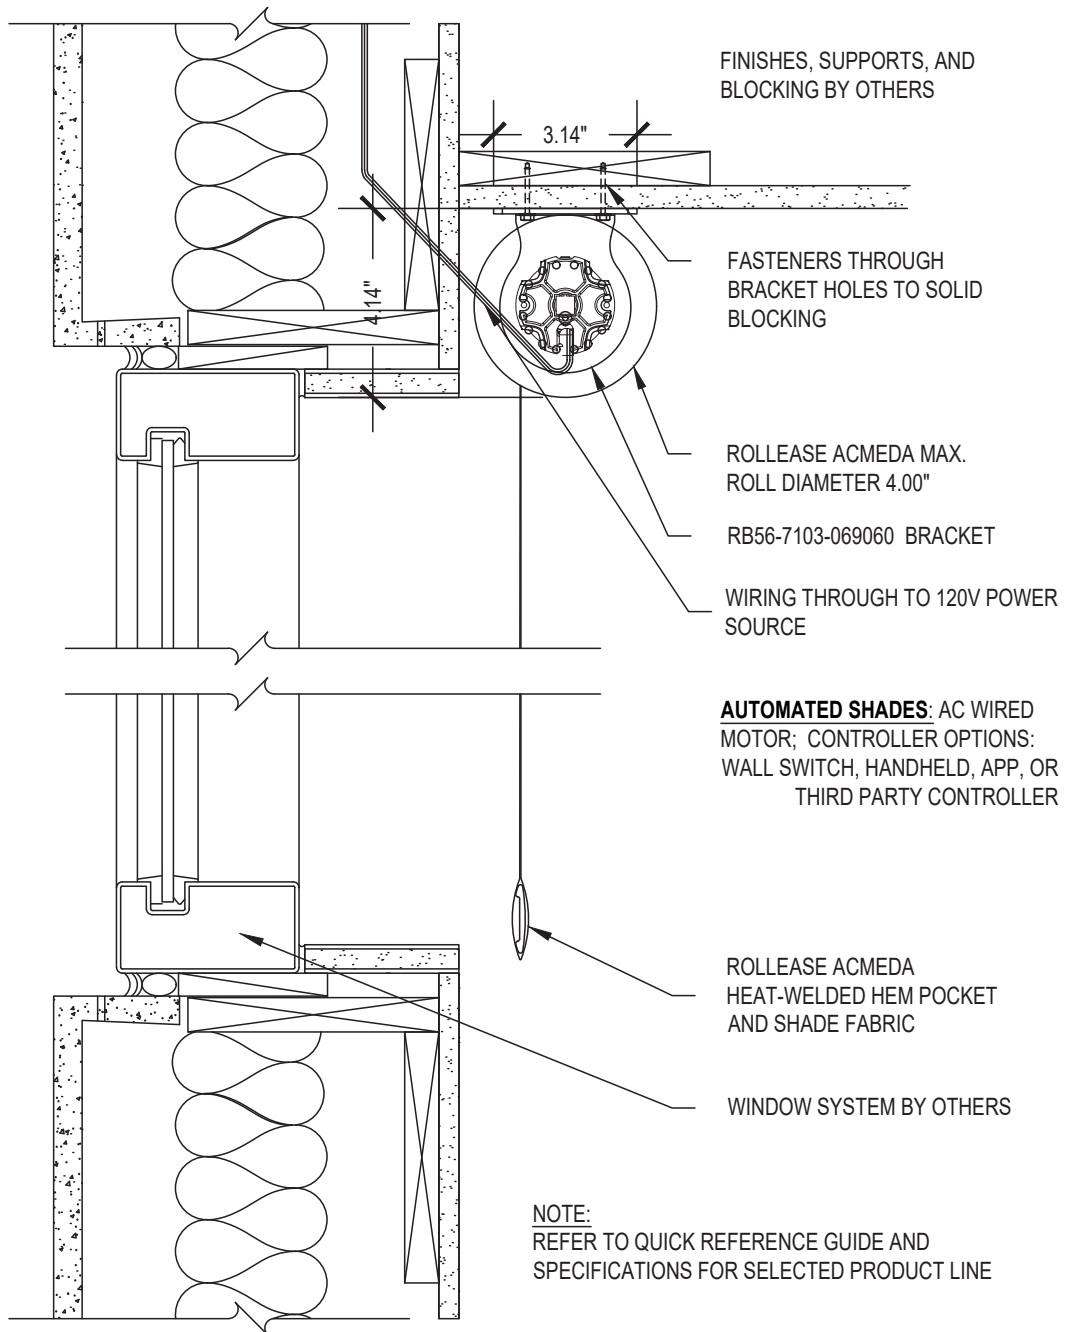

Large Exposed Roll Single

SCALE: 3"=1'-0" 120V AC MOTOR CONTROL

Ceiling Mount

Issue Date: 08.01.2021

ROLLEASE ACMEDA
CONTRACT