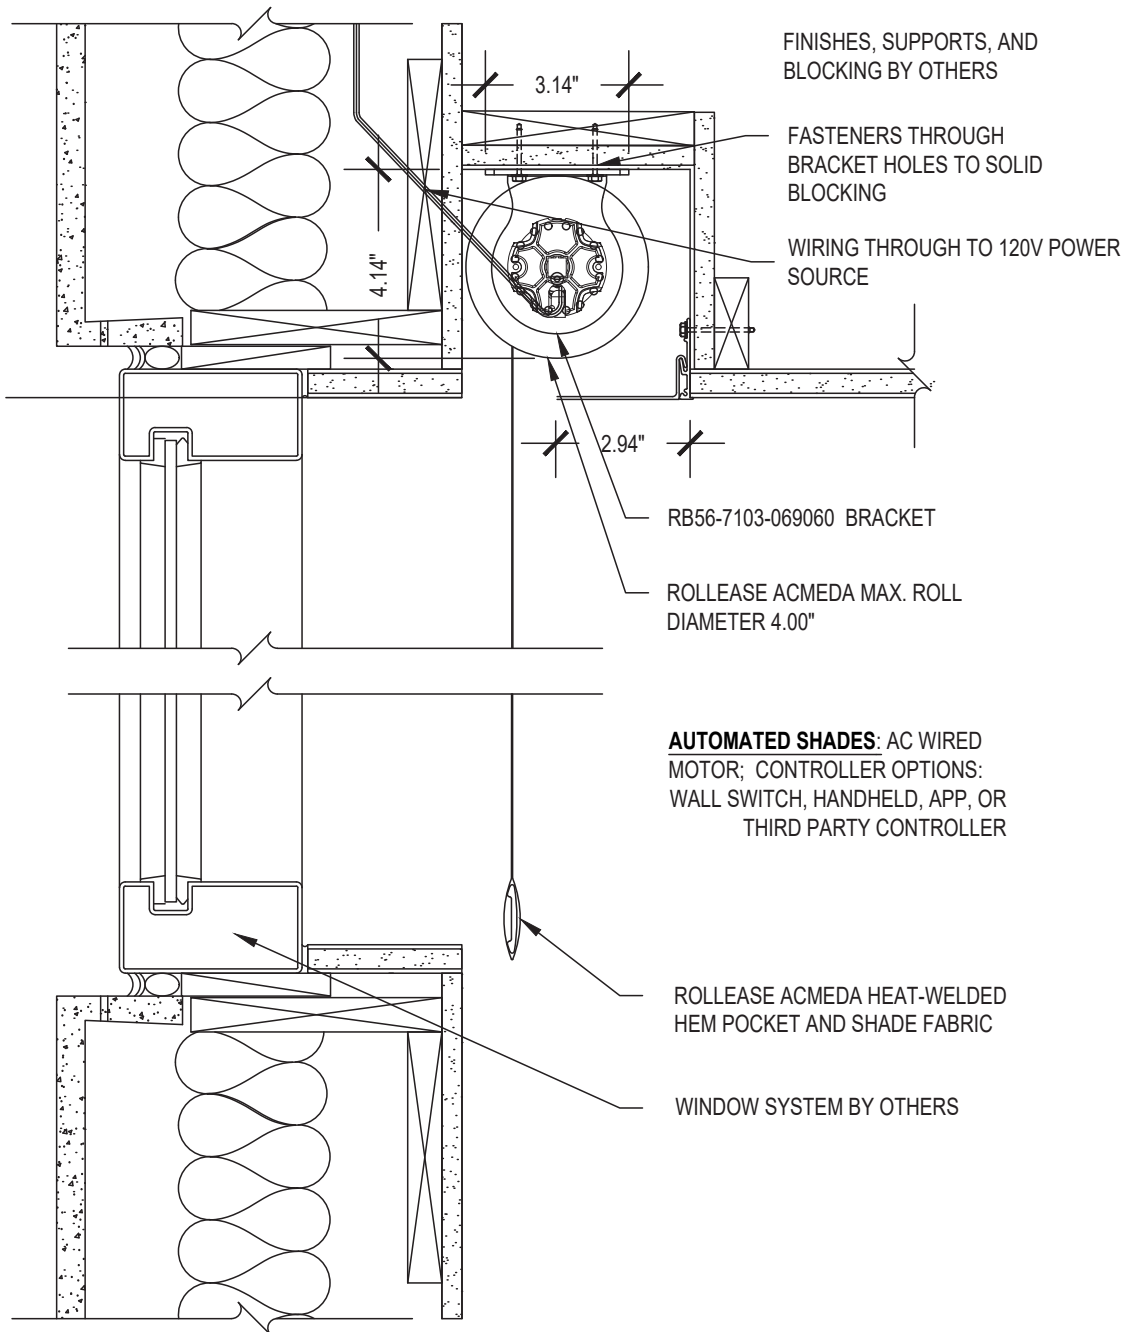

Large Exposed Roll Single

SCALE: 3"=1'-0" 120V AC MOTOR CONTROL

Drywall Pocket

Issue Date: 08.01.2021

ROLLEASE ACMEDA
CONTRACT