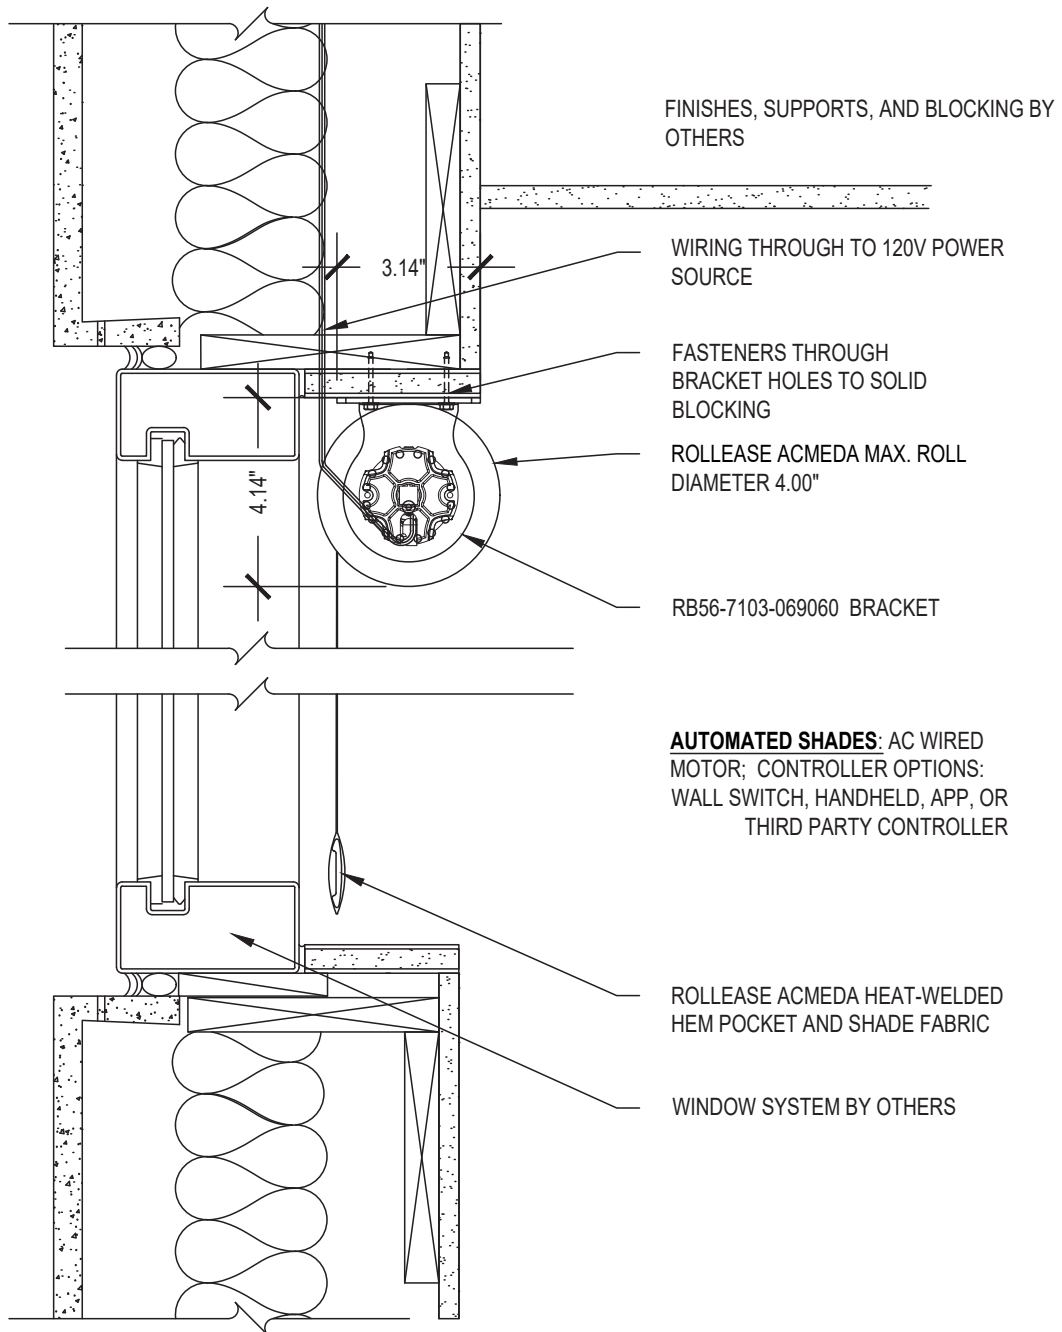

Large Exposed Roll Single

SCALE: 3"=1'-0" 120V AC MOTOR CONTROL

Wall Mount

Issue Date: 08.01.2021

ROLLESE ACMEDA
CONTRACT