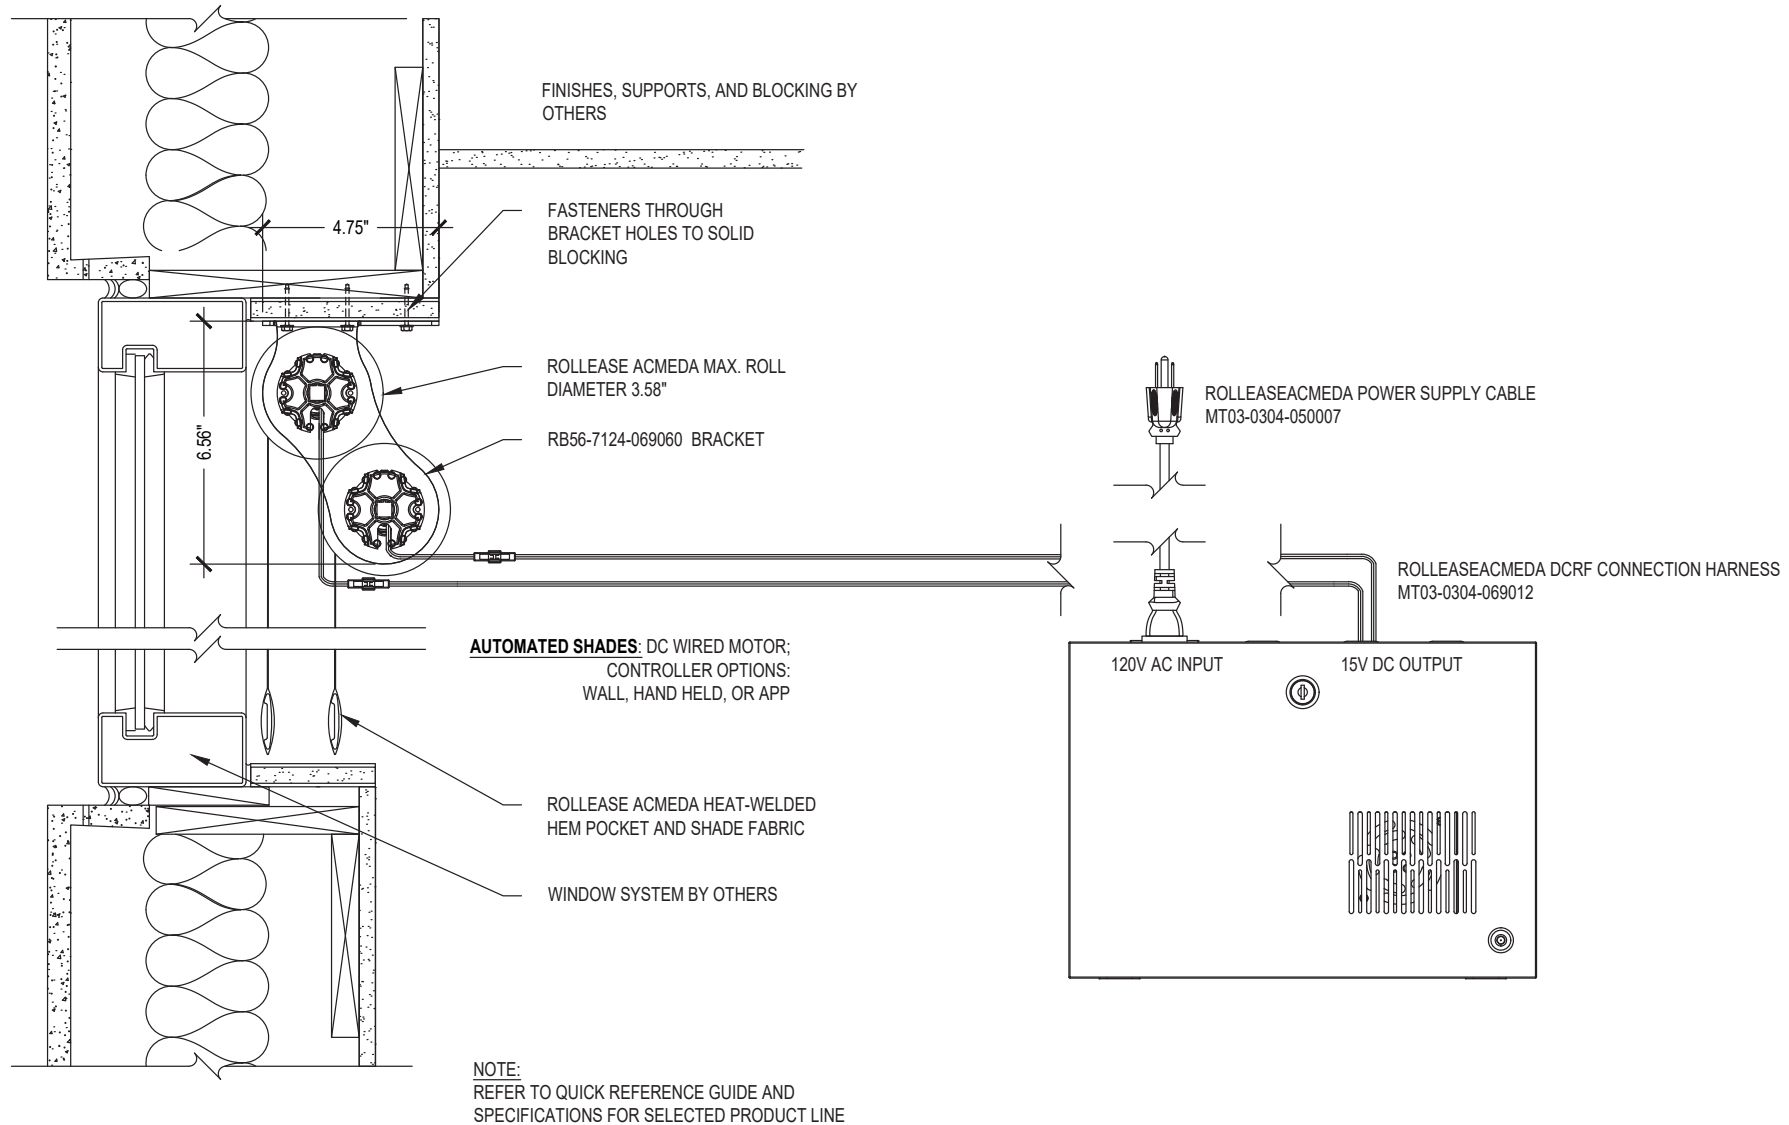

Large Exposed Roll Dual

SCALE: 3"=1'-0" LOW VOLTAGE MOTOR

Punch Window Header Mount

Issue Date: 08.01.2021

ROLLESE ACMEDA
CONTRACT