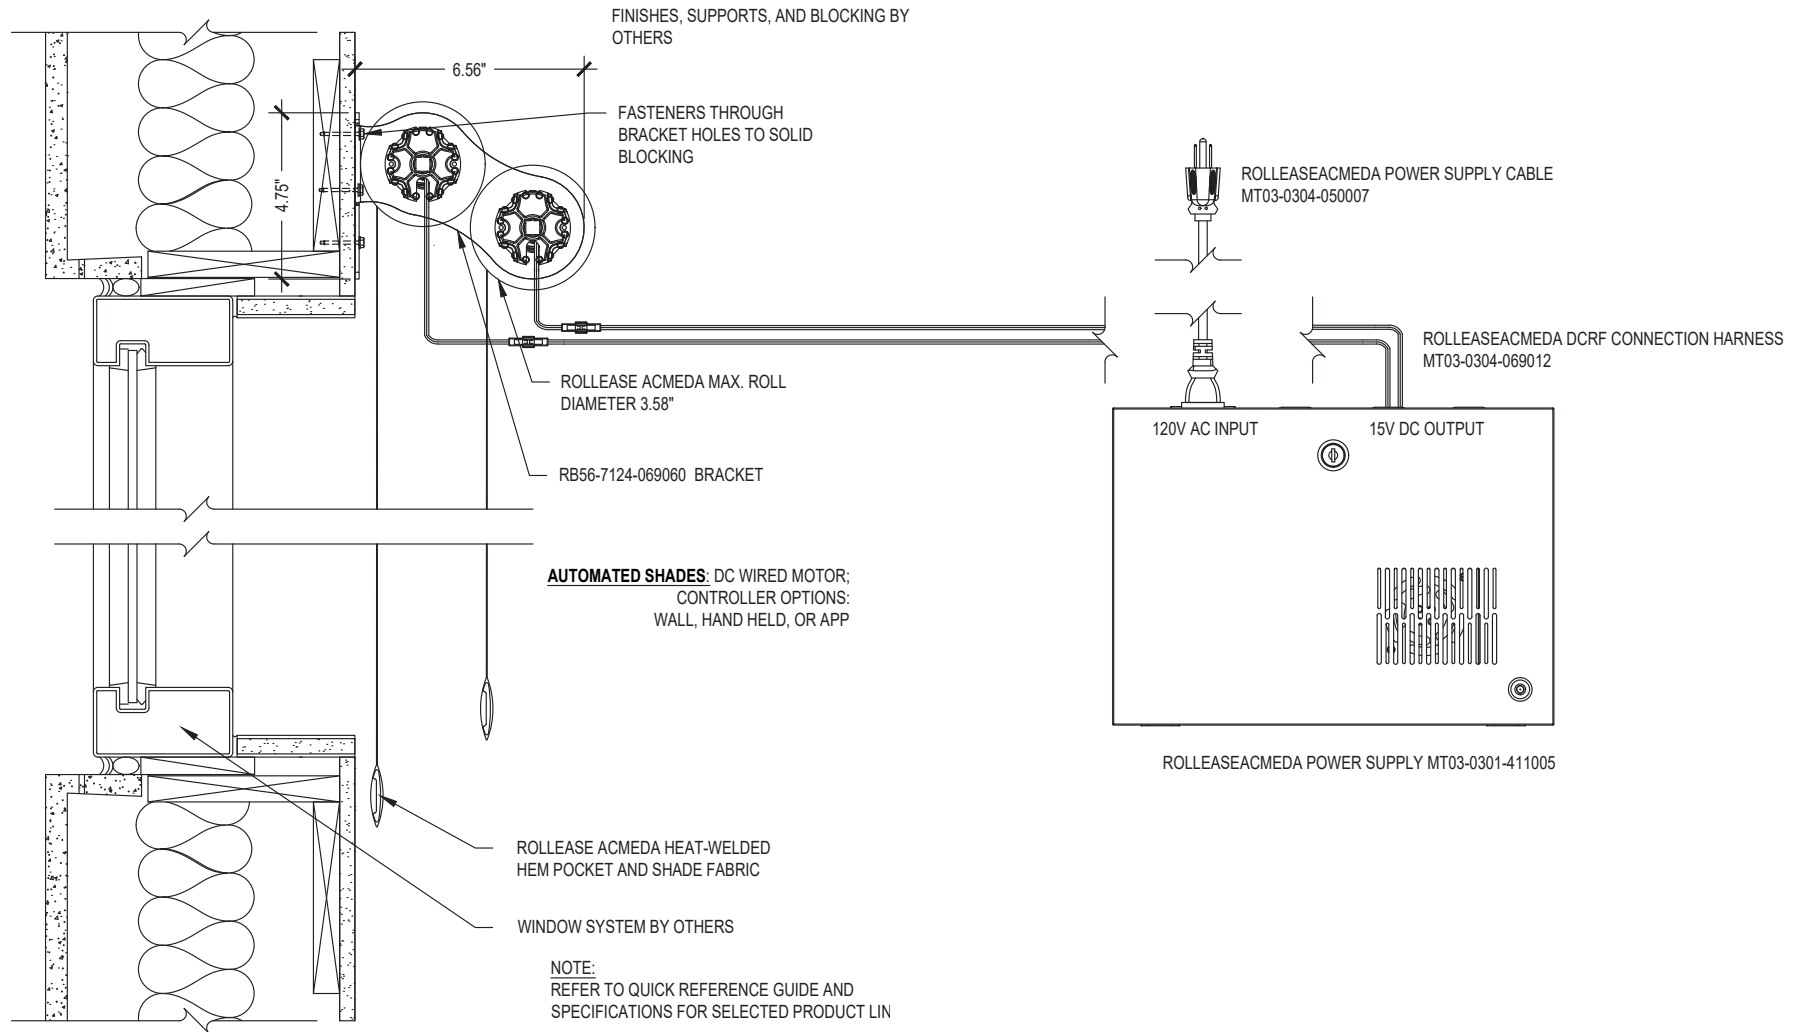

Large Exposed Roll Dual

SCALE: 3"=1'-0" LOW VOLTAGE MOTOR

Wall Mount

Issue Date: 08.01.2021