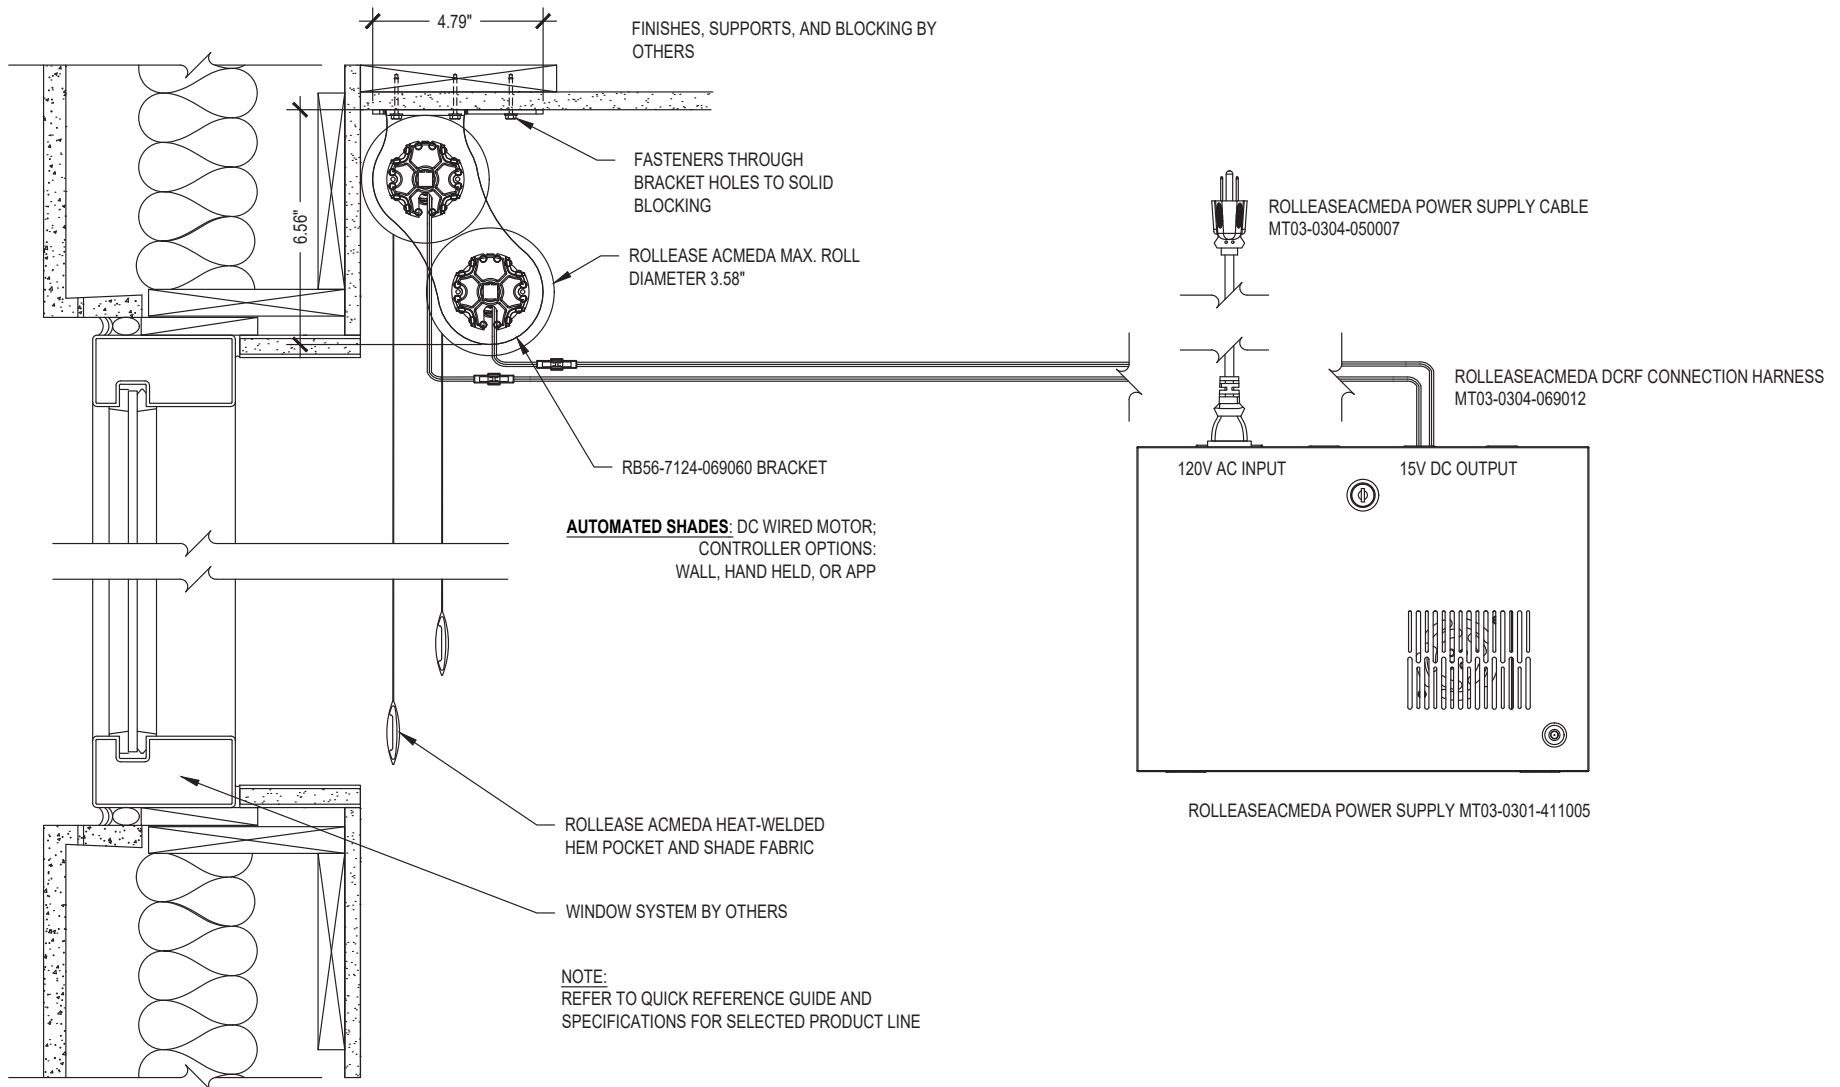

Large Exposed Roll Dual

SCALE: 3"=1'-0" LOW VOLTAGE MOTOR

Ceiling Mount

Issue Date: 08.01.2021

ROLLESE ACMEDA
CONTRACT