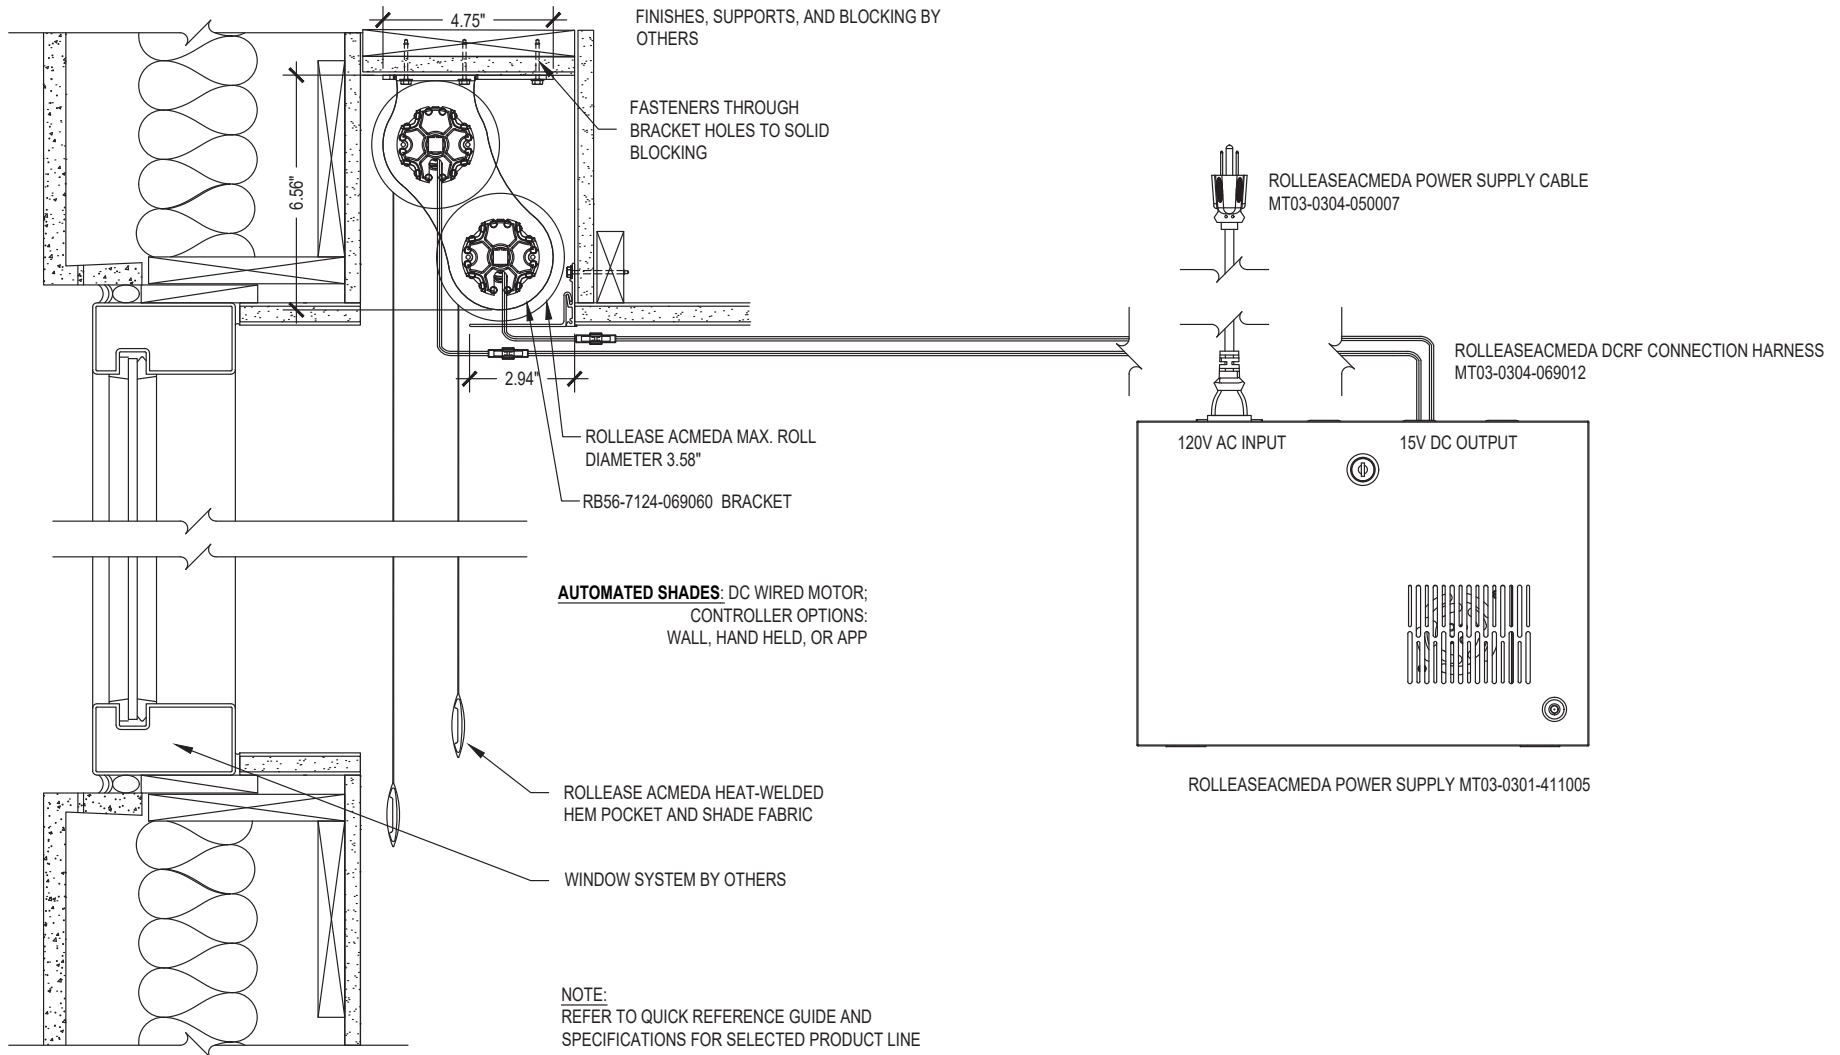

Large Exposed Roll Dual

SCALE: 3"=1'-0" LOW VOLTAGE MOTOR

Drywall Pocket

Issue Date: 08.01.2021

ROLLESE ACMEDA
CONTRACT