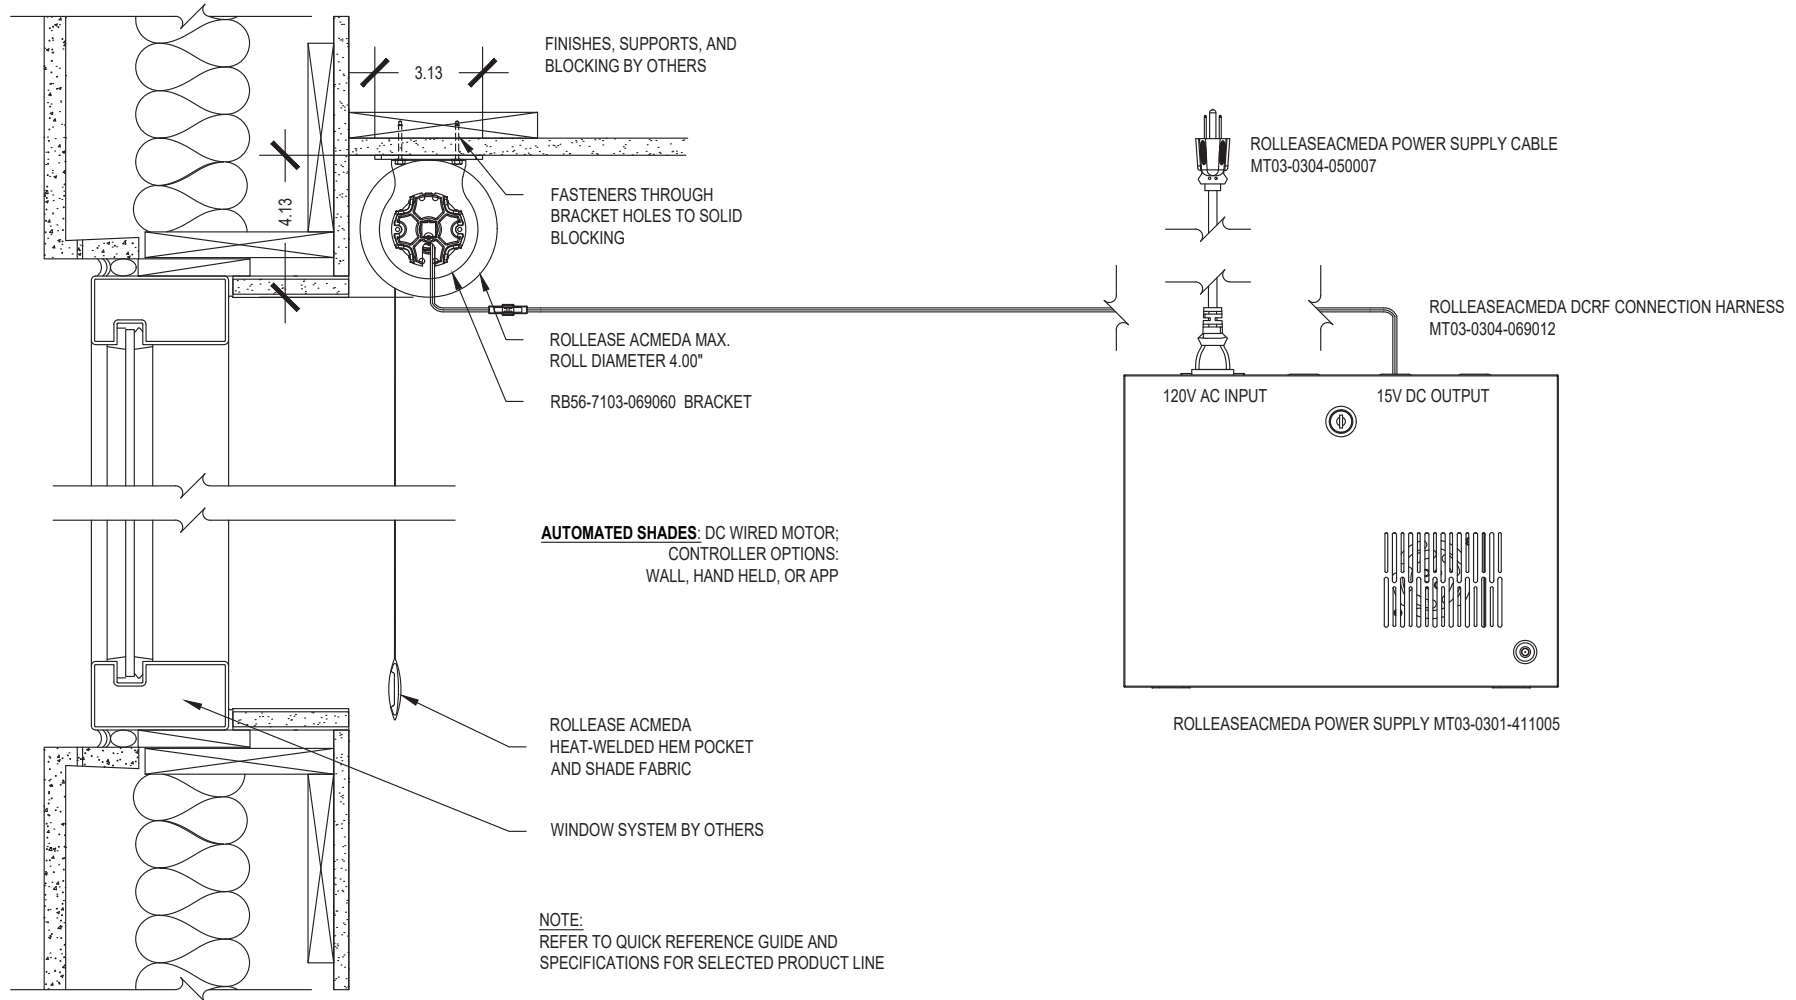

Large Exposed Roll Single

SCALE: 3"=1'-0" LOW VOLTAGE MOTOR

Ceiling Mount

Issue Date: 08.01.2021

ROLLEASE ACMEDA
CONTRACT