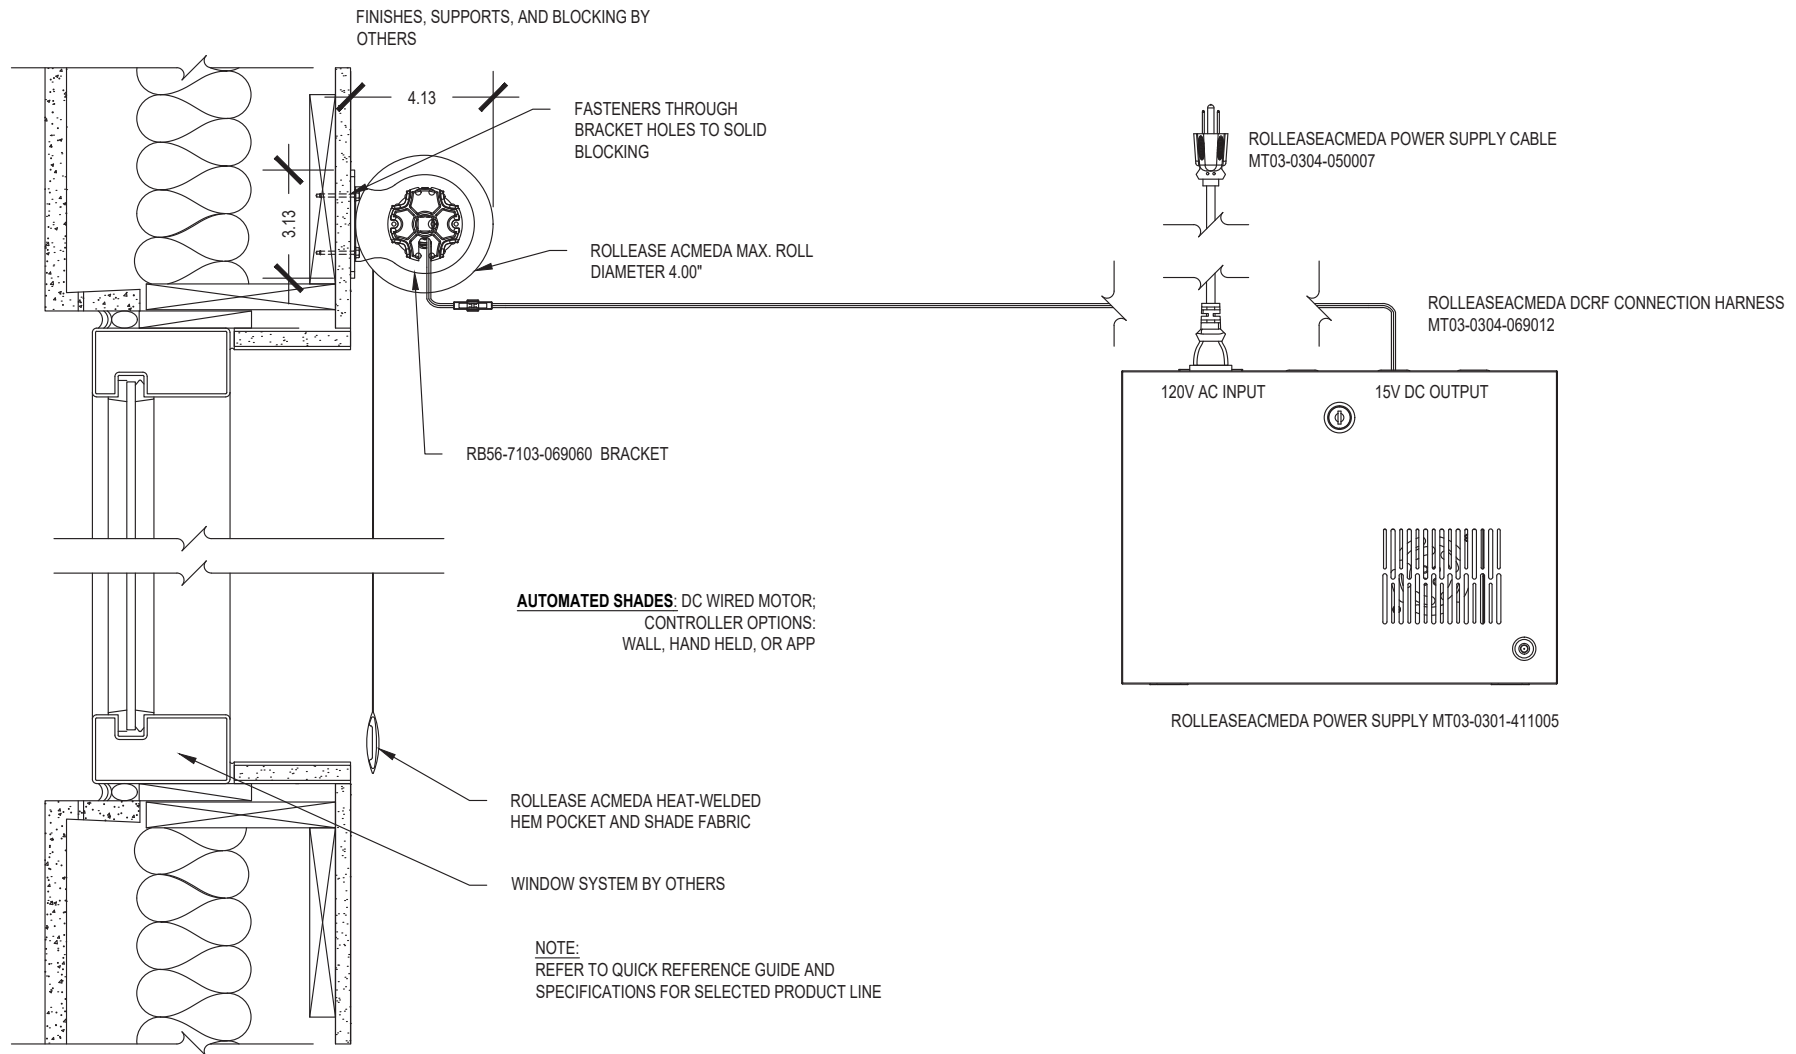

Large Exposed Roll Single

SCALE: 3"=1'-0" LOW VOLTAGE MOTOR

Wall Mount

Issue Date: 08.01.2021

ROLLEASE ACMEDA
CONTRACT