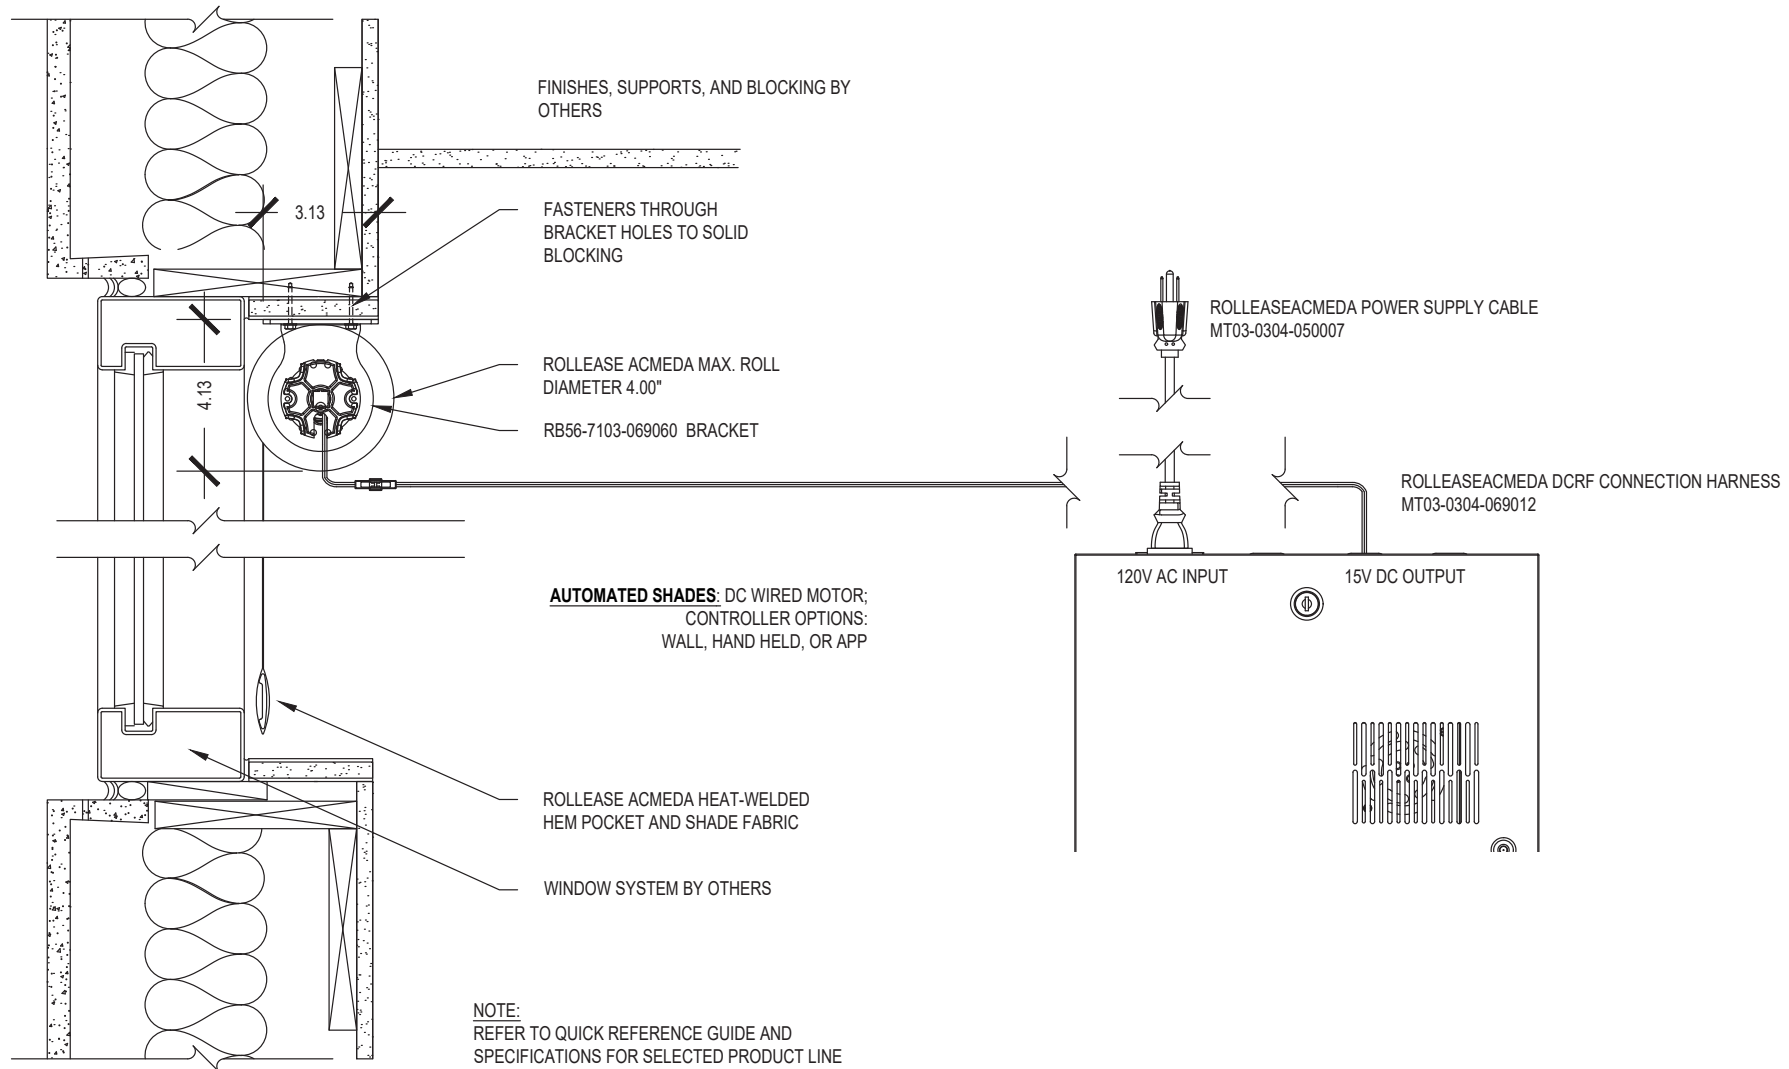

# Large Exposed Roll Single

SCALE: 3"=1'-0" LOW VOLTAGE MOTOR

Punch Window Header Mount

Issue Date: 08.01.2021

**ROLLEACE ACMEDA**  
**CONTRACT**