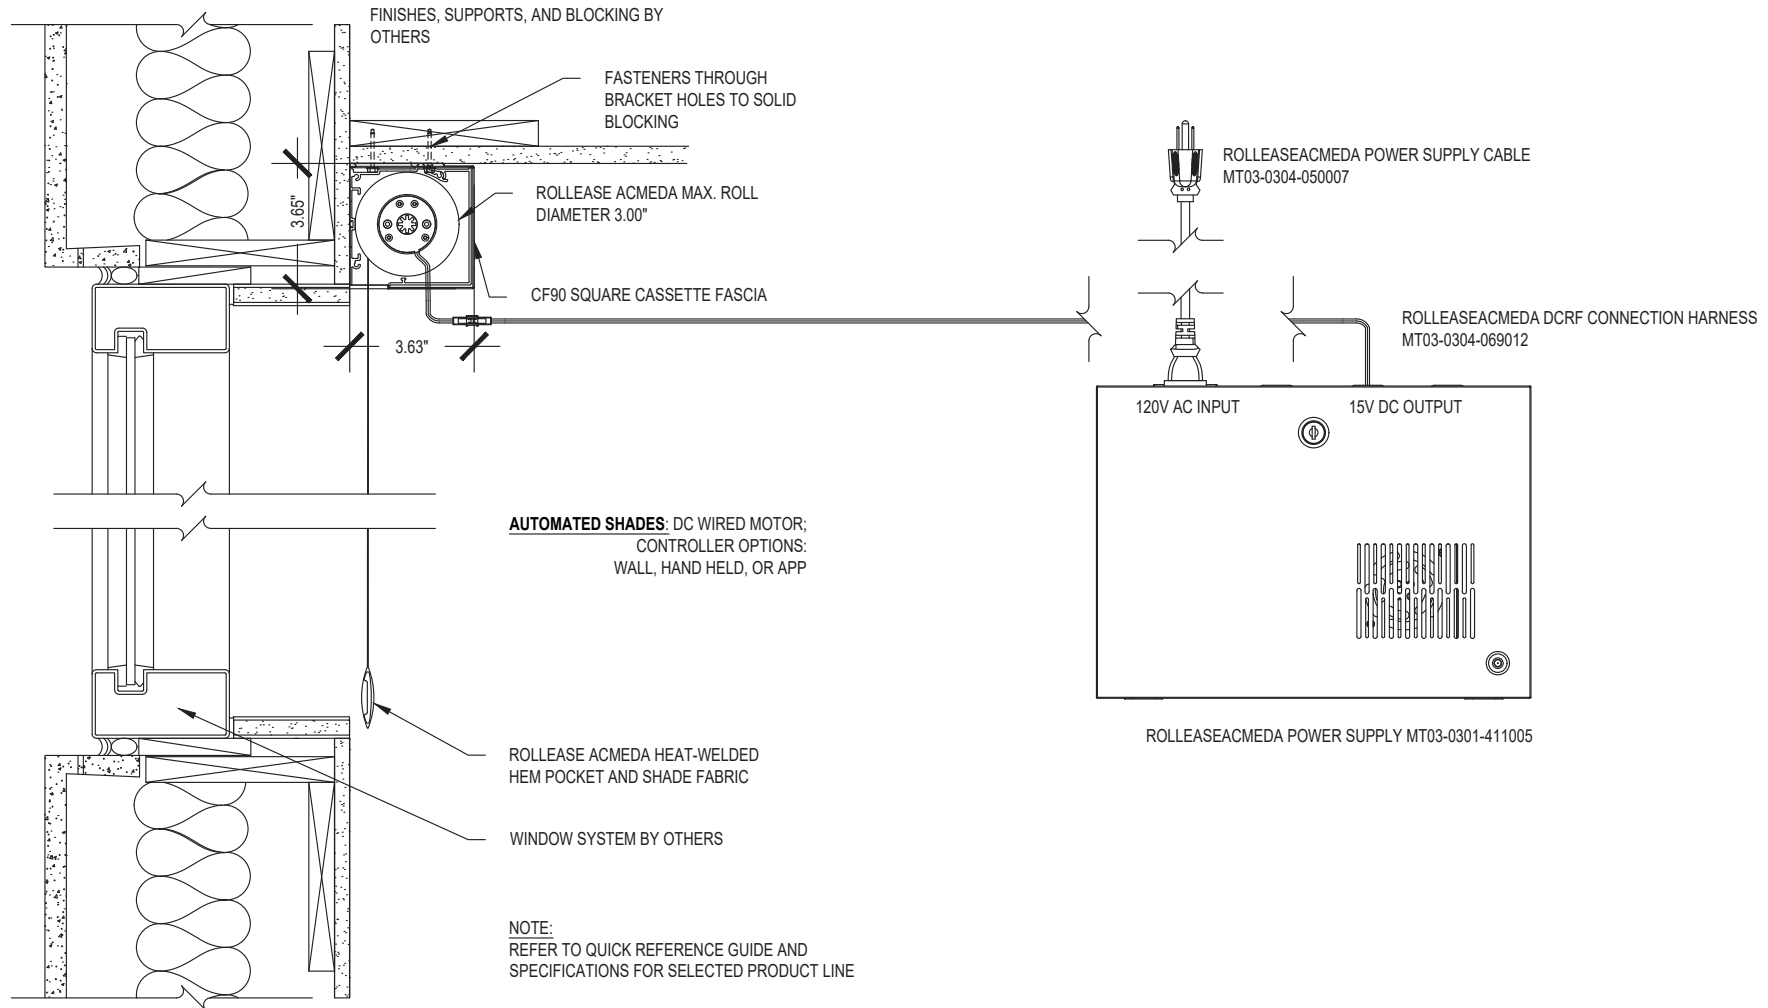

Medium CF90 Fascia

SCALE: 3"=1'-0" LOW VOLTAGE MOTOR

Ceiling Mount

Issue Date: 08.01.2021

ROLLESE ACMEDA
CONTRACT