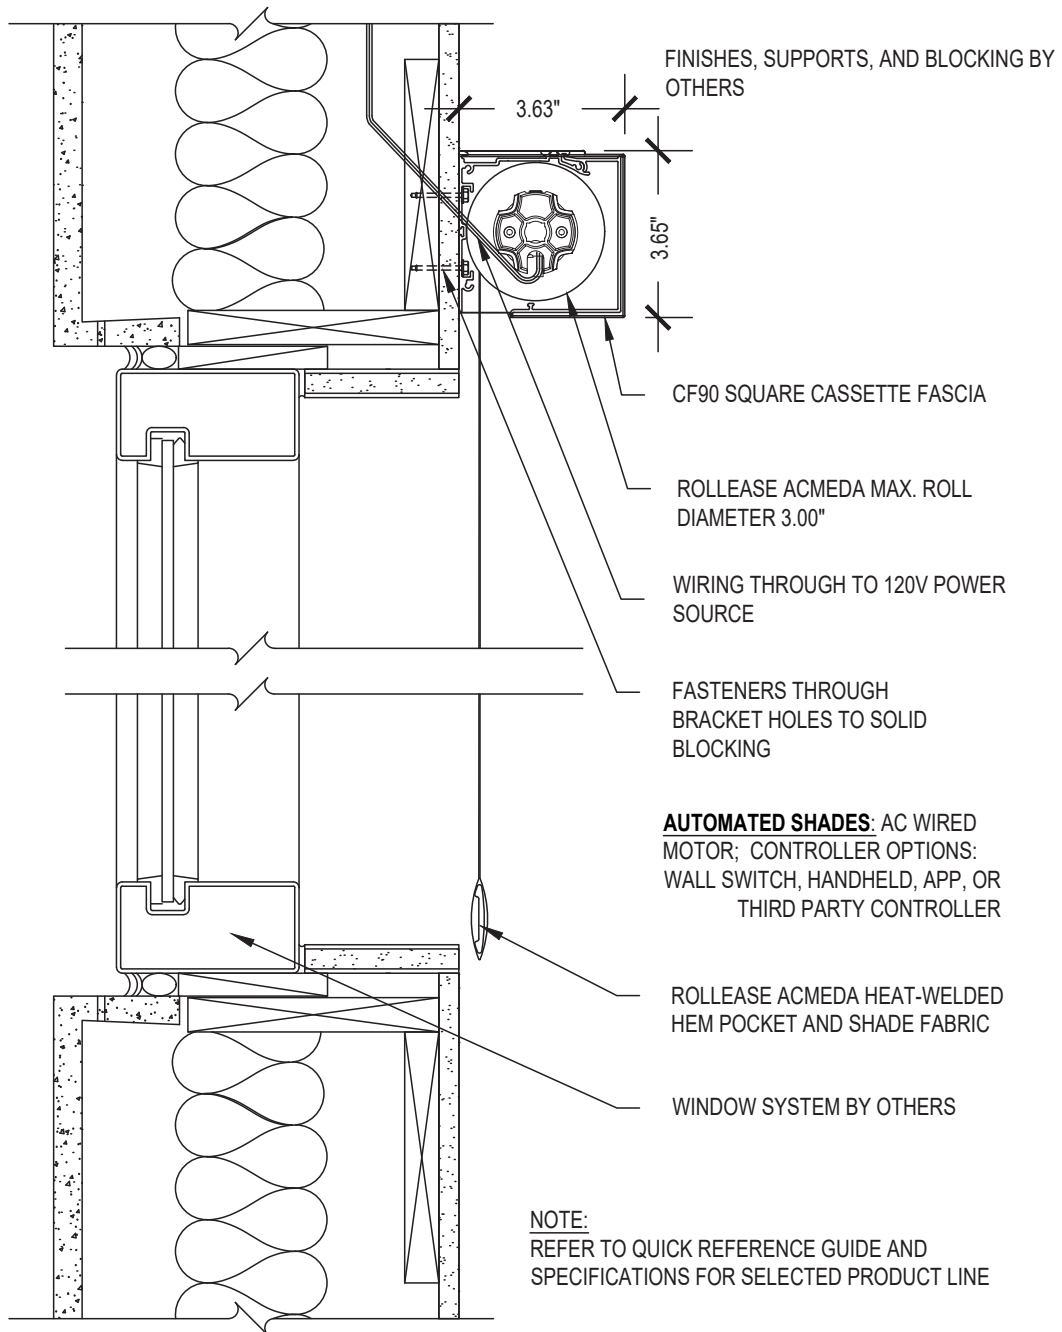

# Medium CF90 Fascia Single

SCALE: 3"=1'-0" 120V AC MOTOR CONTROL

Wall Mount

Issue Date: 08.01.2021

**ROLLESE ACMEDA**  
**CONTRACT**