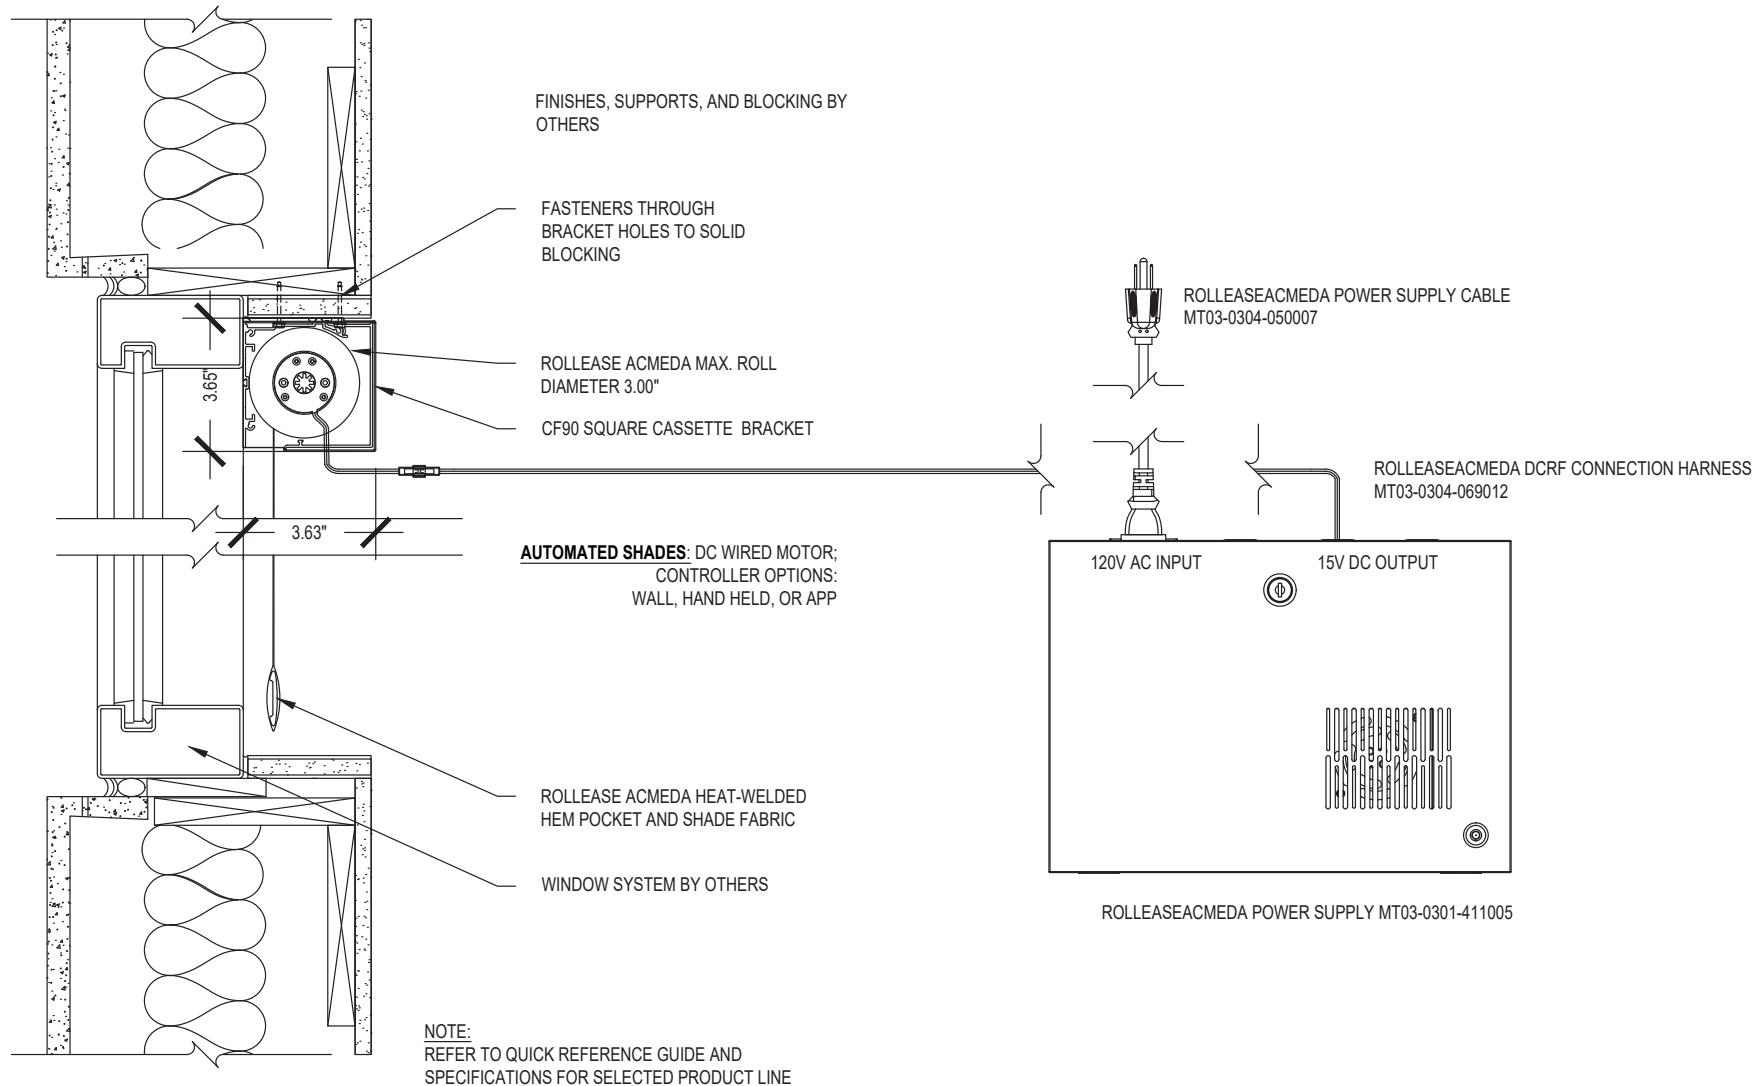

Medium CF90 Fascia

SCALE: 3"=1'-0" LOW VOLTAGE MOTOR

Punch Window Header Mount

Issue Date: 08.01.2021

ROLLESE ACMEDA
CONTRACT