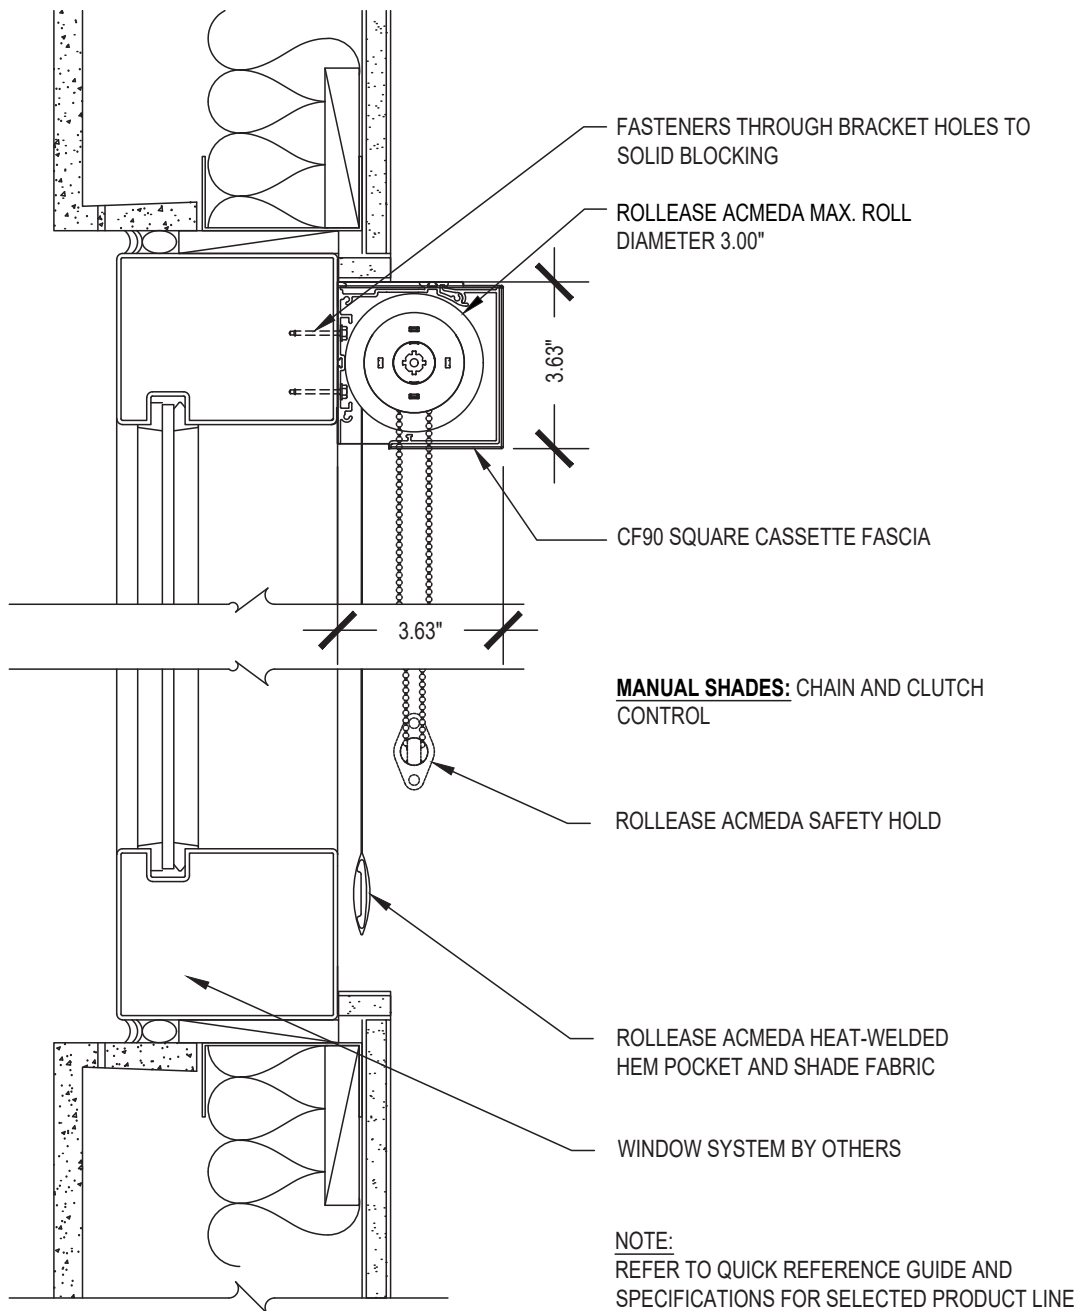

# Medium CF90 Single

SCALE: 3"=1'-0" MANUAL CONTROL

Curtain Wall Face Mount

Issue Date: 08.01.2021

**ROLLEASE ACMEDA**  
**CONTRACT**