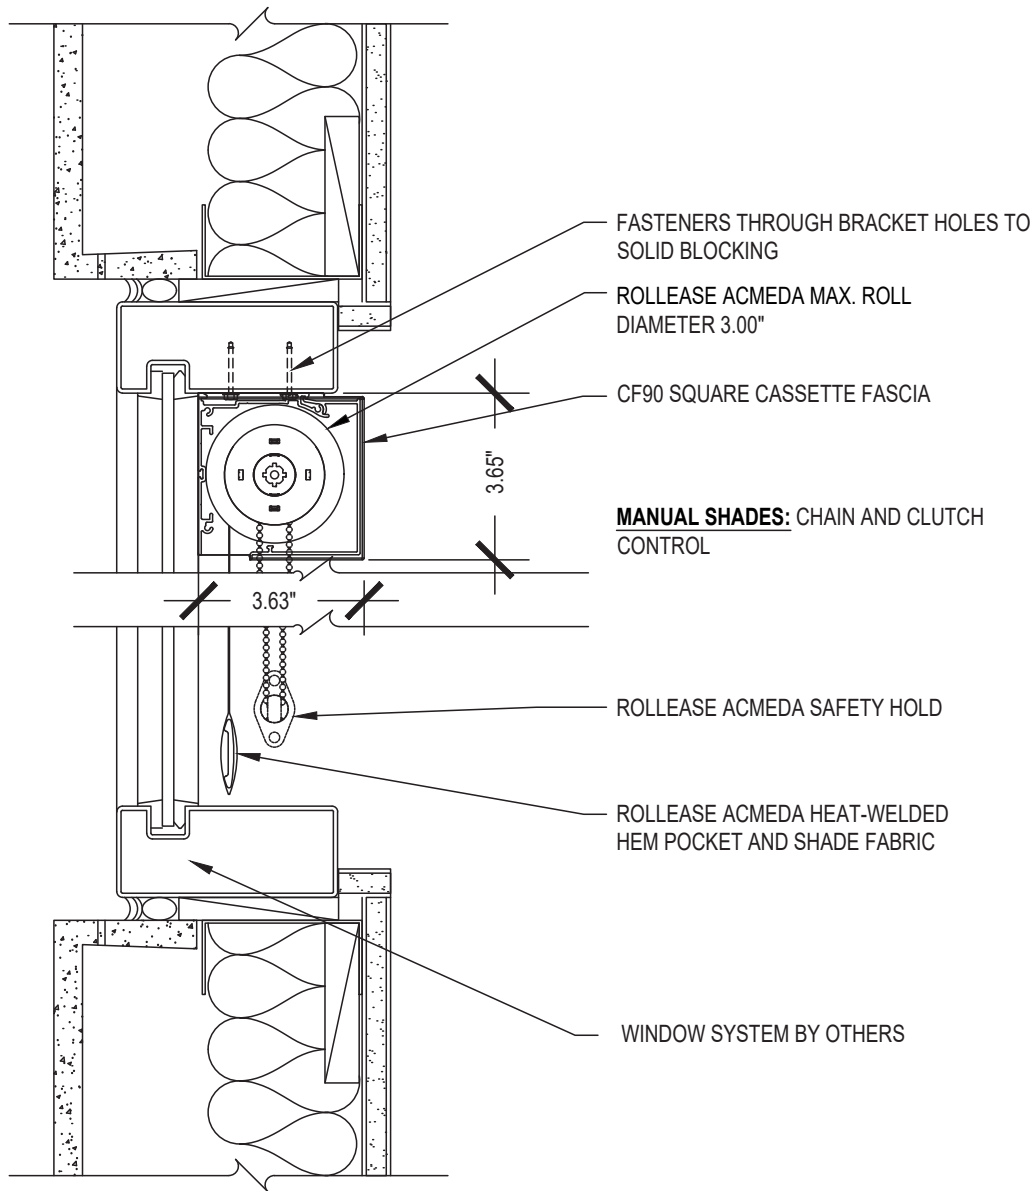

Medium CF90 Single

NOTE:
REFER TO QUICK REFERENCE GUIDE AND SPECIFICATIONS FOR SELECTED PRODUCT LINE

SCALE: 3"=1'-0" MANUAL CONTROL

Curtain Wall Top Mount

Issue Date: 08.01.2021

ROLLEASE ACMEDA
CONTRACT