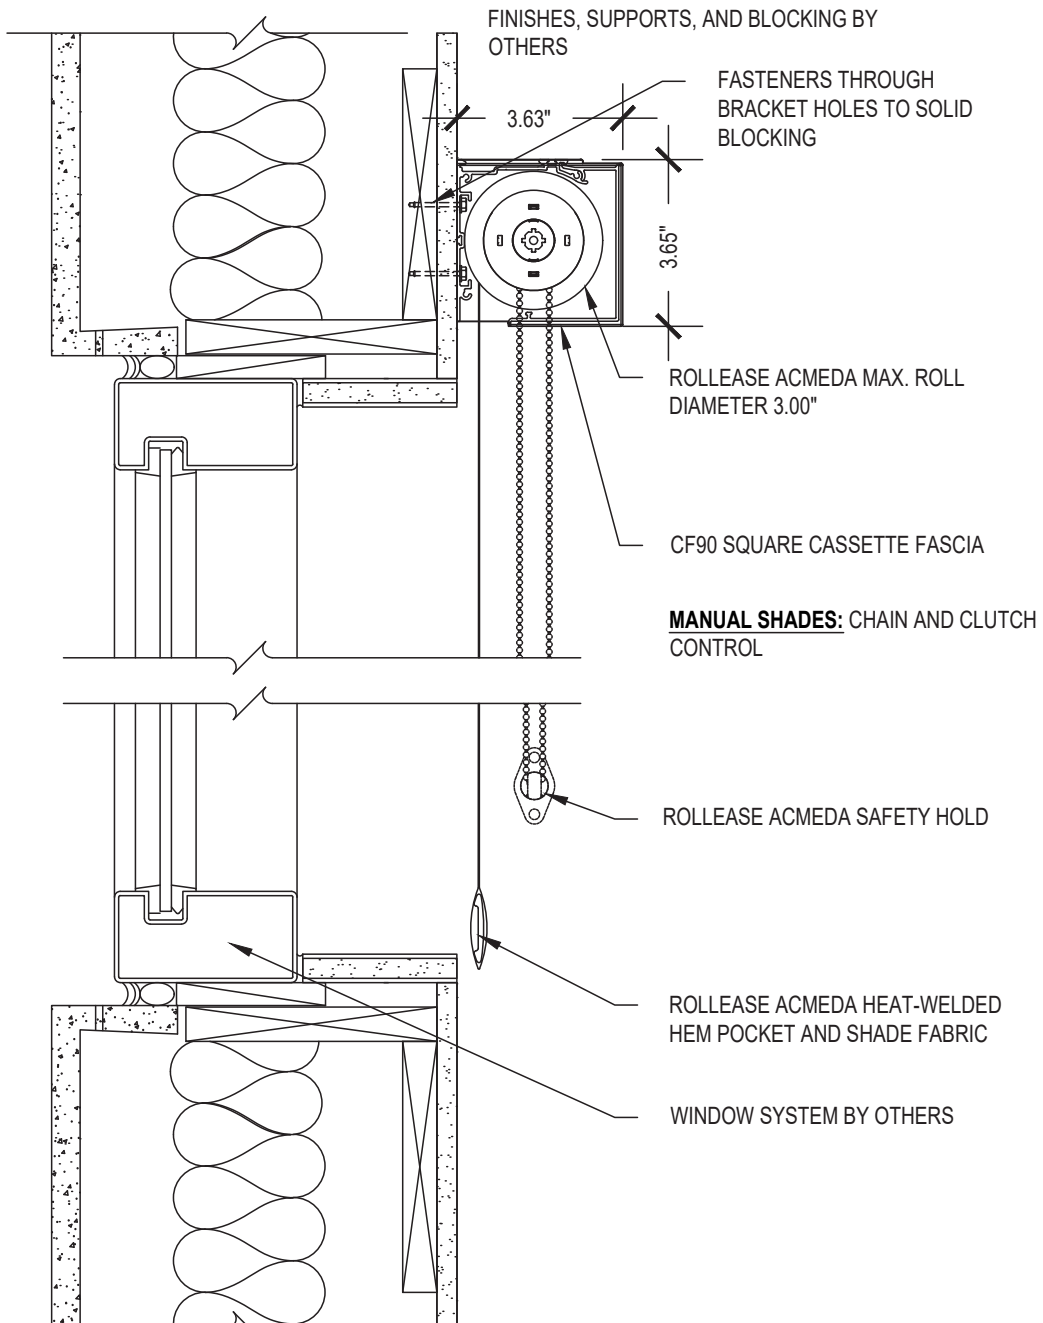

Medium CF90 Single

SCALE: 3"=1'-0" MANUAL CONTROL

Wall Mount

Issue Date: 08.01.2021

ROLLEASE ACMEDA
CONTRACT