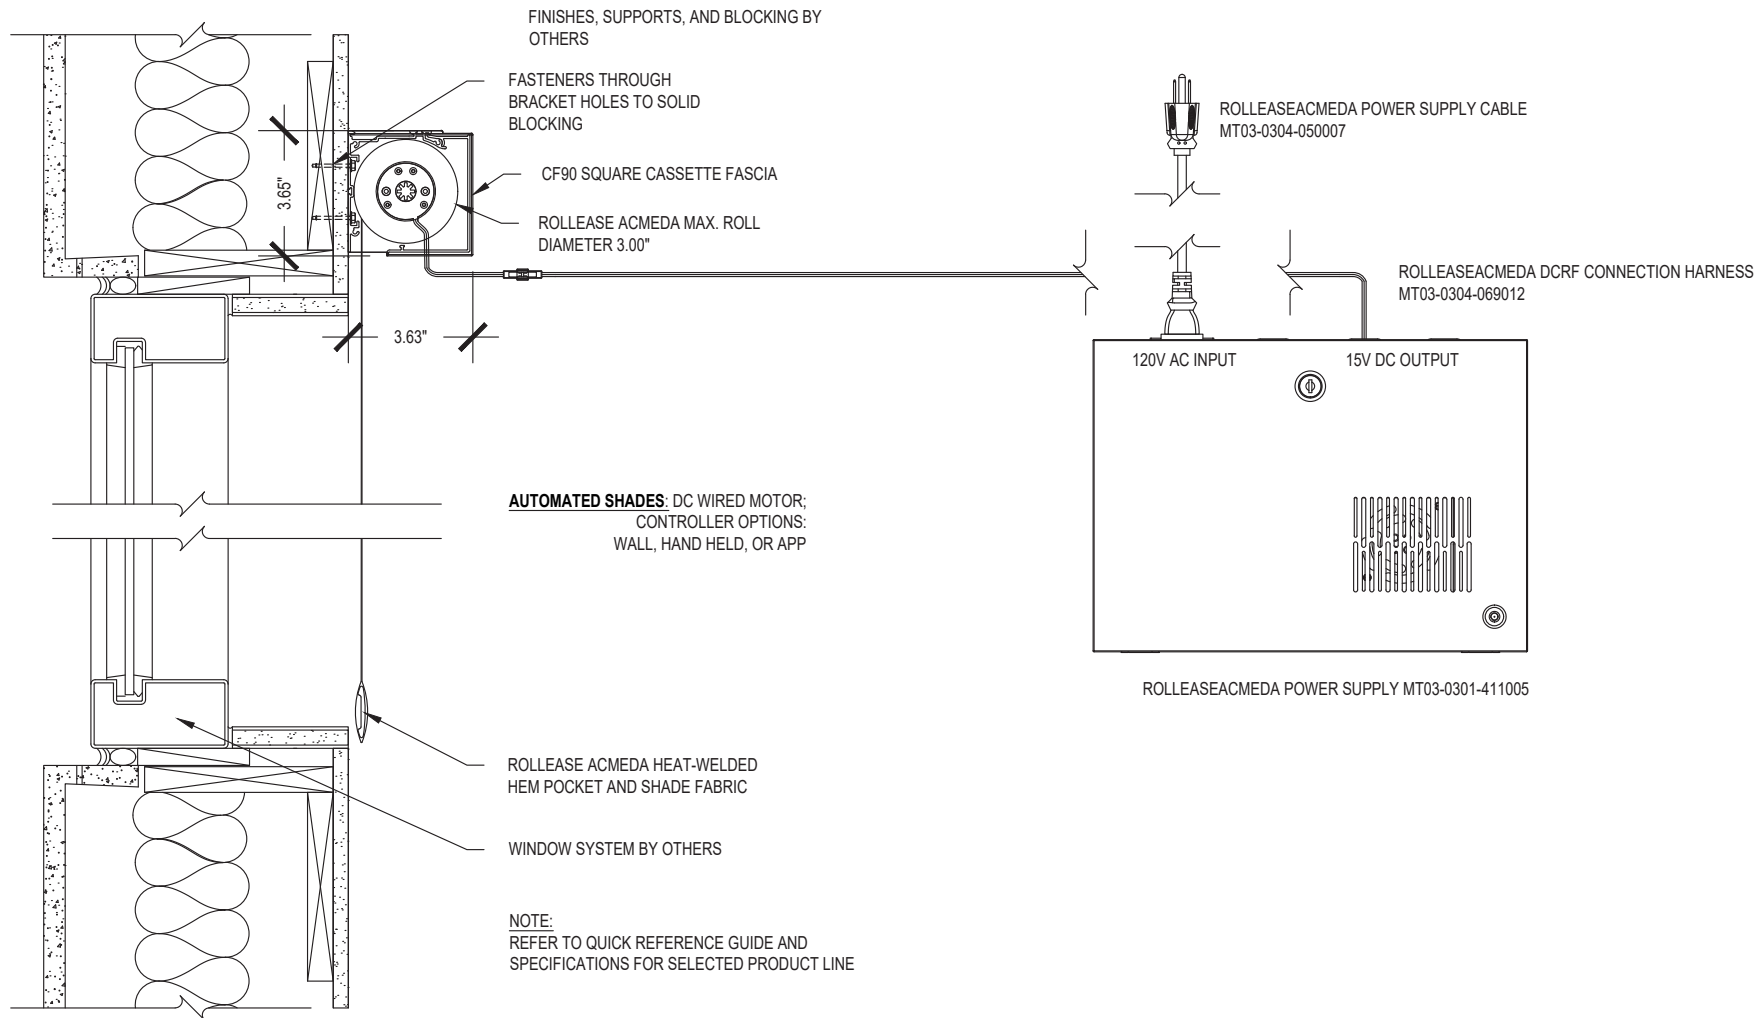

Medium CF90 Fascia

SCALE: 3"=1'-0" LOW VOLTAGE MOTOR

Surface Mount

Issue Date: 08.01.2021

ROLLEASE ACMEDA
CONTRACT